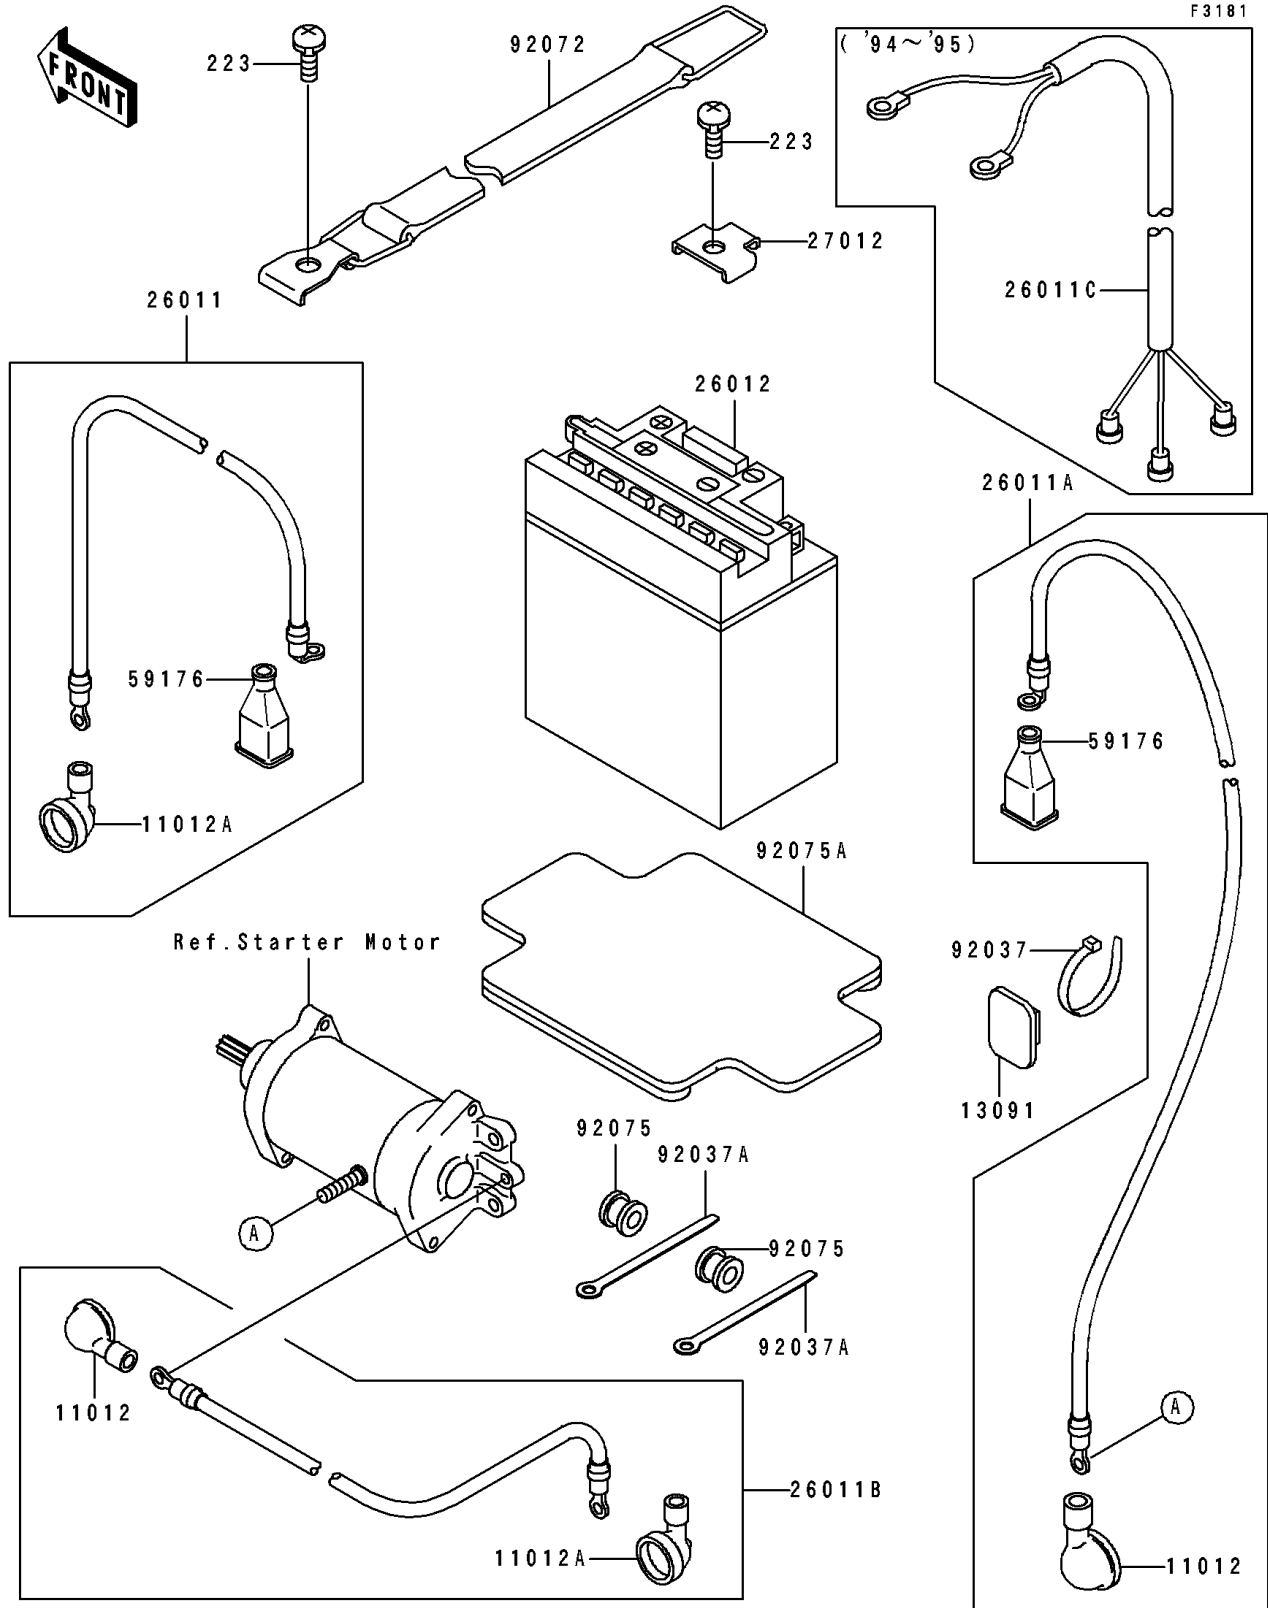

1993 JET SKI® Super Sport Xi PARTS DIAGRAM

Electrical Equipment

1993 JET SKI® Super Sport Xi PARTS LIST

Electrical Equipment

ITEM NAME	PART NUMBER	QUANTITY
CAP (Ref # 11012)	11012-3004	1
CAP,LEAD WIRE (Ref # 11012A)	11012-3726	1
HOLDER,BAND (Ref # 13091)	13091-3764	1
WIRE-LEAD,RELAY-BATTERY (Ref # 26011)	26011-3795	1
WIRE-LEAD,STARTER-BATTERY (Ref # 26011A)	26011-3796	1
WIRE-LEAD,RELAY-STARTER (Ref # 26011B)	26011-3797	1
BATTERY,YB16CL-B,12V 19AH (Ref # 26012)	26012-3720	1
HOOK (Ref # 27012)	27012-3751	1
CAP.,TERMINAL (Ref # 59176)	59176-501	1
CLAMP (Ref # 92037)	92037-1173	1
CLAMP,L=100 (Ref # 92037A)	92037-3736	1
BAND,BATTERY (Ref # 92072)	92072-3748	1
DAMPER (Ref # 92075)	92075-1650	1
DAMPER,BATTERY (Ref # 92075A)	92075-3714	1
SCREW-PAN-WS-CROS,6X14 (Ref # 223)	223R0614	1