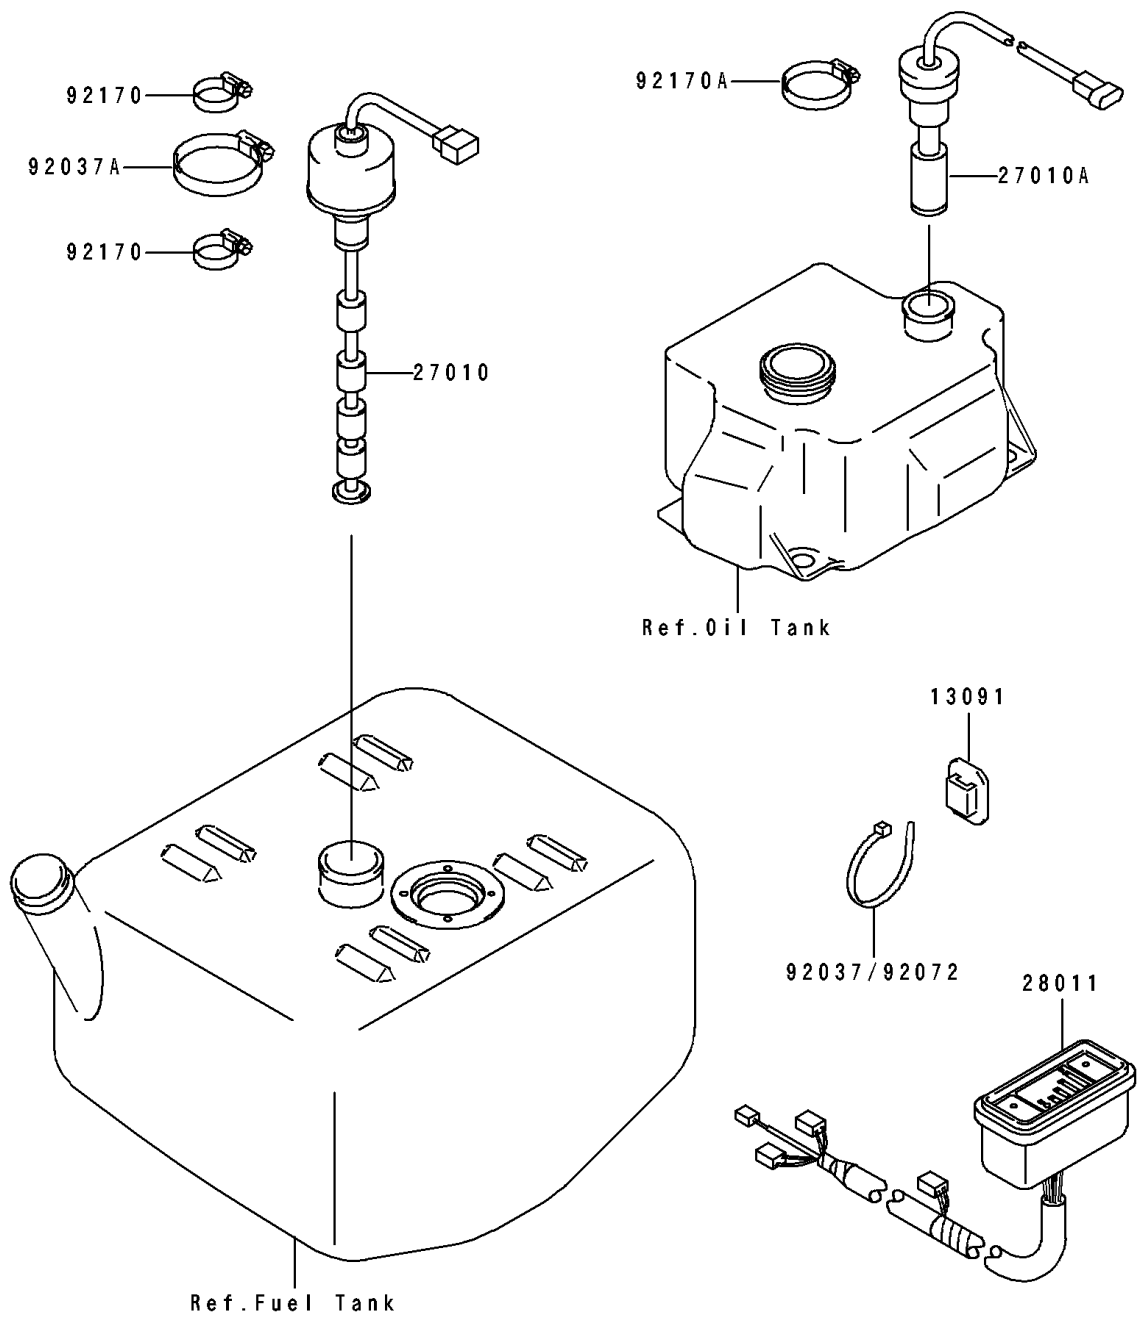

1993 JET SKI® Super Sport Xi PARTS DIAGRAM

Meters(JH750-B1)

F3179

1993 JET SKI® Super Sport Xi PARTS LIST

Meters(JH750-B1)

ITEM NAME	PART NUMBER	QUANTITY
HOLDER,BAND (Ref # 13091)	13091-3764	1
SWITCH,FUEL LEVEL (Ref # 27010)	27010-3727	1
SWITCH,OIL LEVEL (Ref # 27010A)	27010-3729	1
METER,FUEL (Ref # 28011)	28011-3702	1
CLAMP (Ref # 92037)	92037-1173	1
CLAMP (Ref # 92037A)	92037-3009	1
BAND (Ref # 92072)	92072-3778	1
CLAMP (Ref # 92170)	92170-3718	1
CLAMP (Ref # 92170A)	92170-3734	1