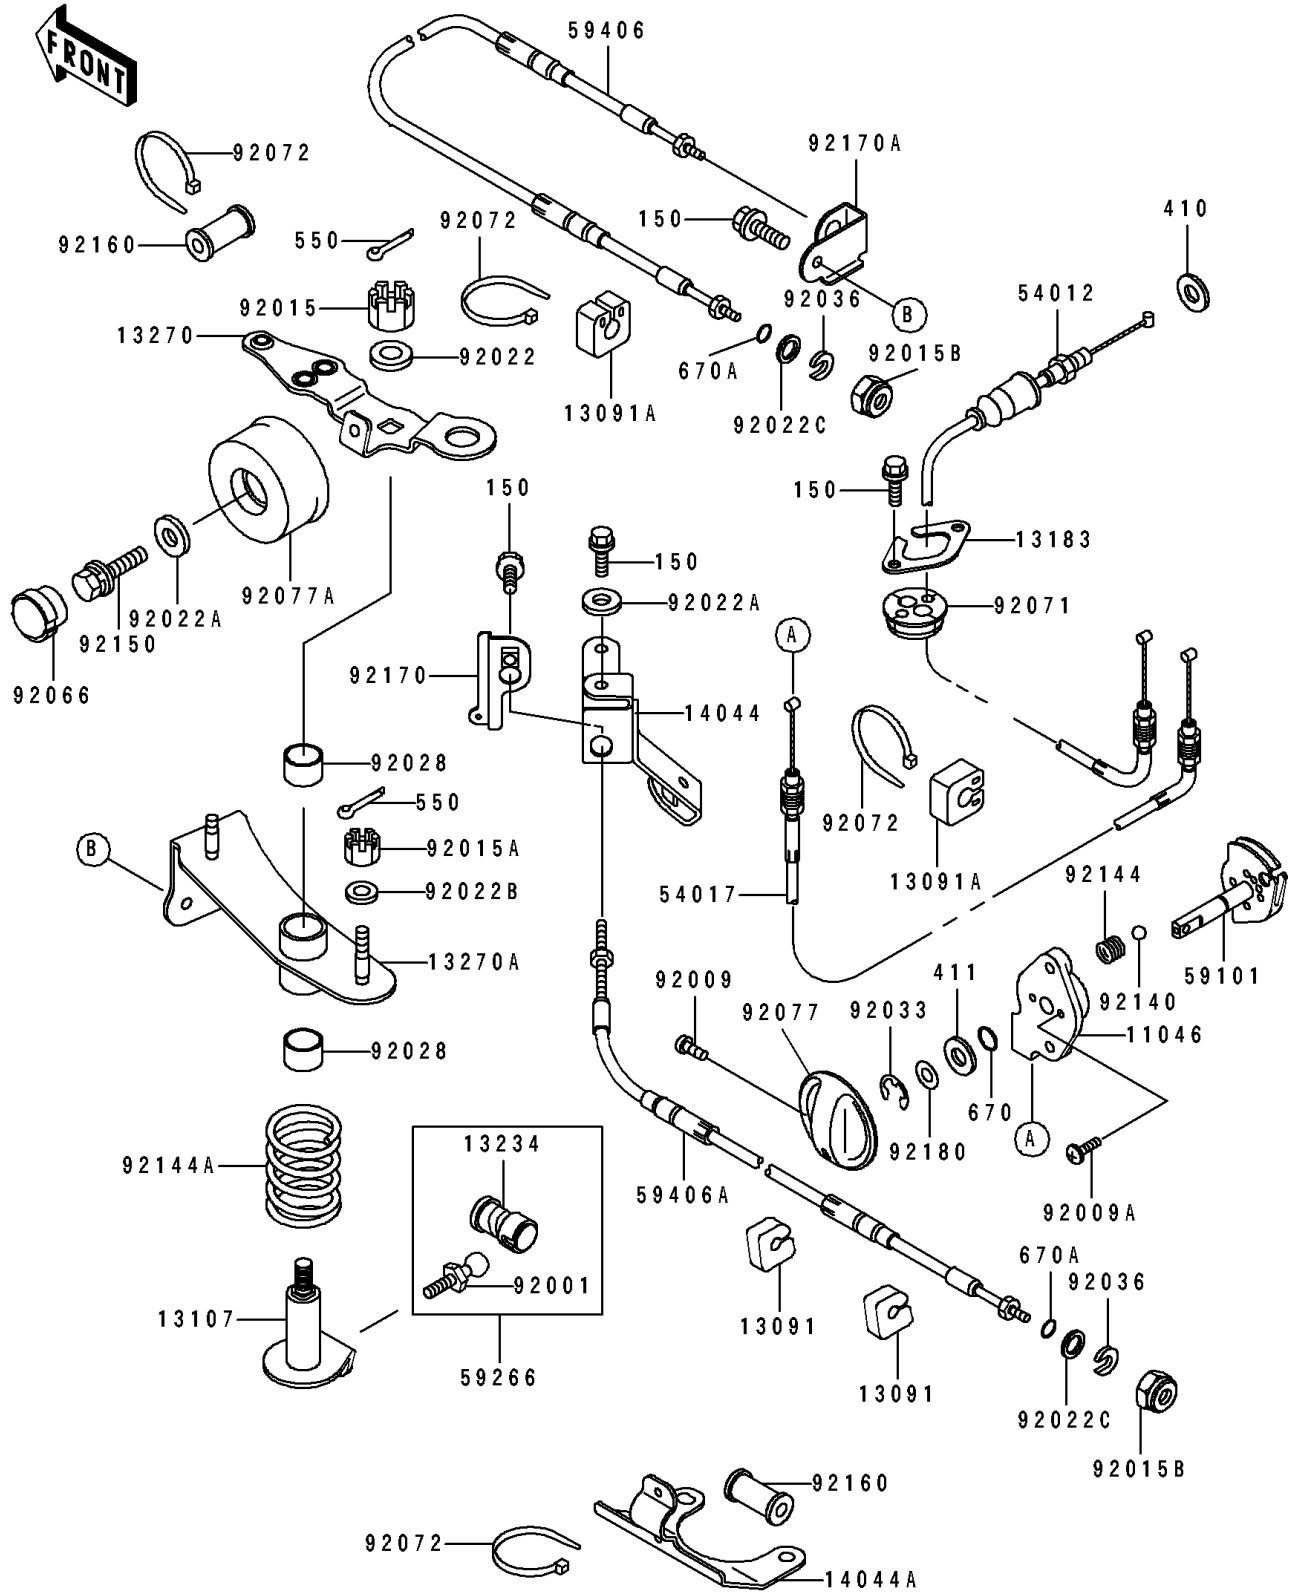

1993 JET SKI® Super Sport Xi PARTS DIAGRAM

Cables(JH750-B1)

F 3175