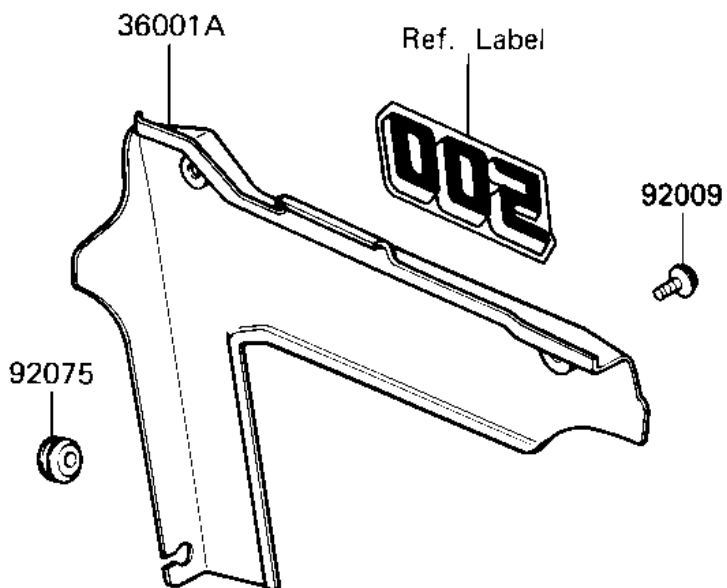

1984 KX™500 PARTS DIAGRAM

SIDE COVERS ('84 A2)

F2610-0233

1984 KX™500 PARTS LIST

SIDE COVERS ('84 A2)

ITEM NAME	PART NUMBER	QUANTITY
COVER-SIDE,L.H L.GREE (Ref # 36001)	36001-1146-6W	1
COVER-SIDE,R.H L.GREE (Ref # 36001A)	36001-1147-6W	1
SCREW,6X10 (Ref # 92009)	92009-1286	1
DAMPER,SIDE COVER (Ref # 92075)	92075-1067	1