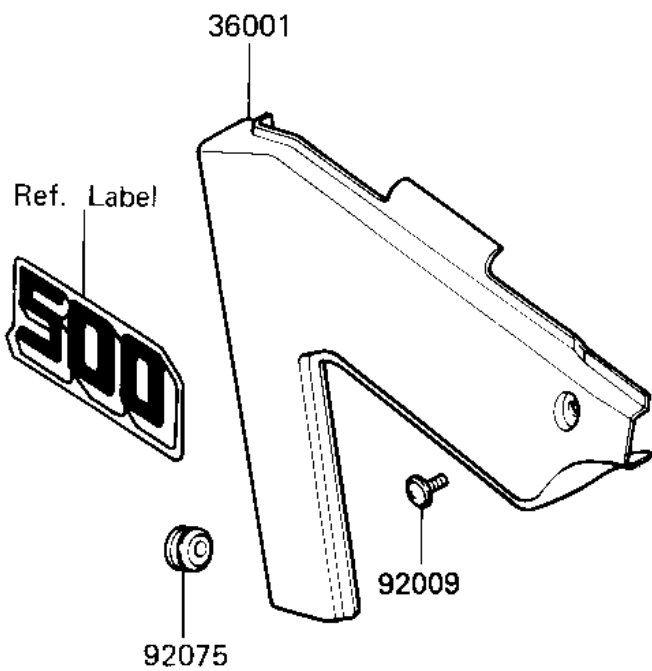

1984 KX™500 PARTS DIAGRAM

SIDE COVERS ('84 A2)

F2610-0233

1984 KX™500 PARTS LIST

SIDE COVERS ('84 A2)

ITEM NAME	PART NUMBER	QUANTITY
COVER-SIDE,L.H L.GREE (Ref # 36001)	36001-1146-6W	1
COVER-SIDE,R.H L.GREE (Ref # 36001A)	36001-1147-6W	1
SCREW,6X10 (Ref # 92009)	92009-1286	1
DAMPER,SIDE COVER (Ref # 92075)	92075-1067	1