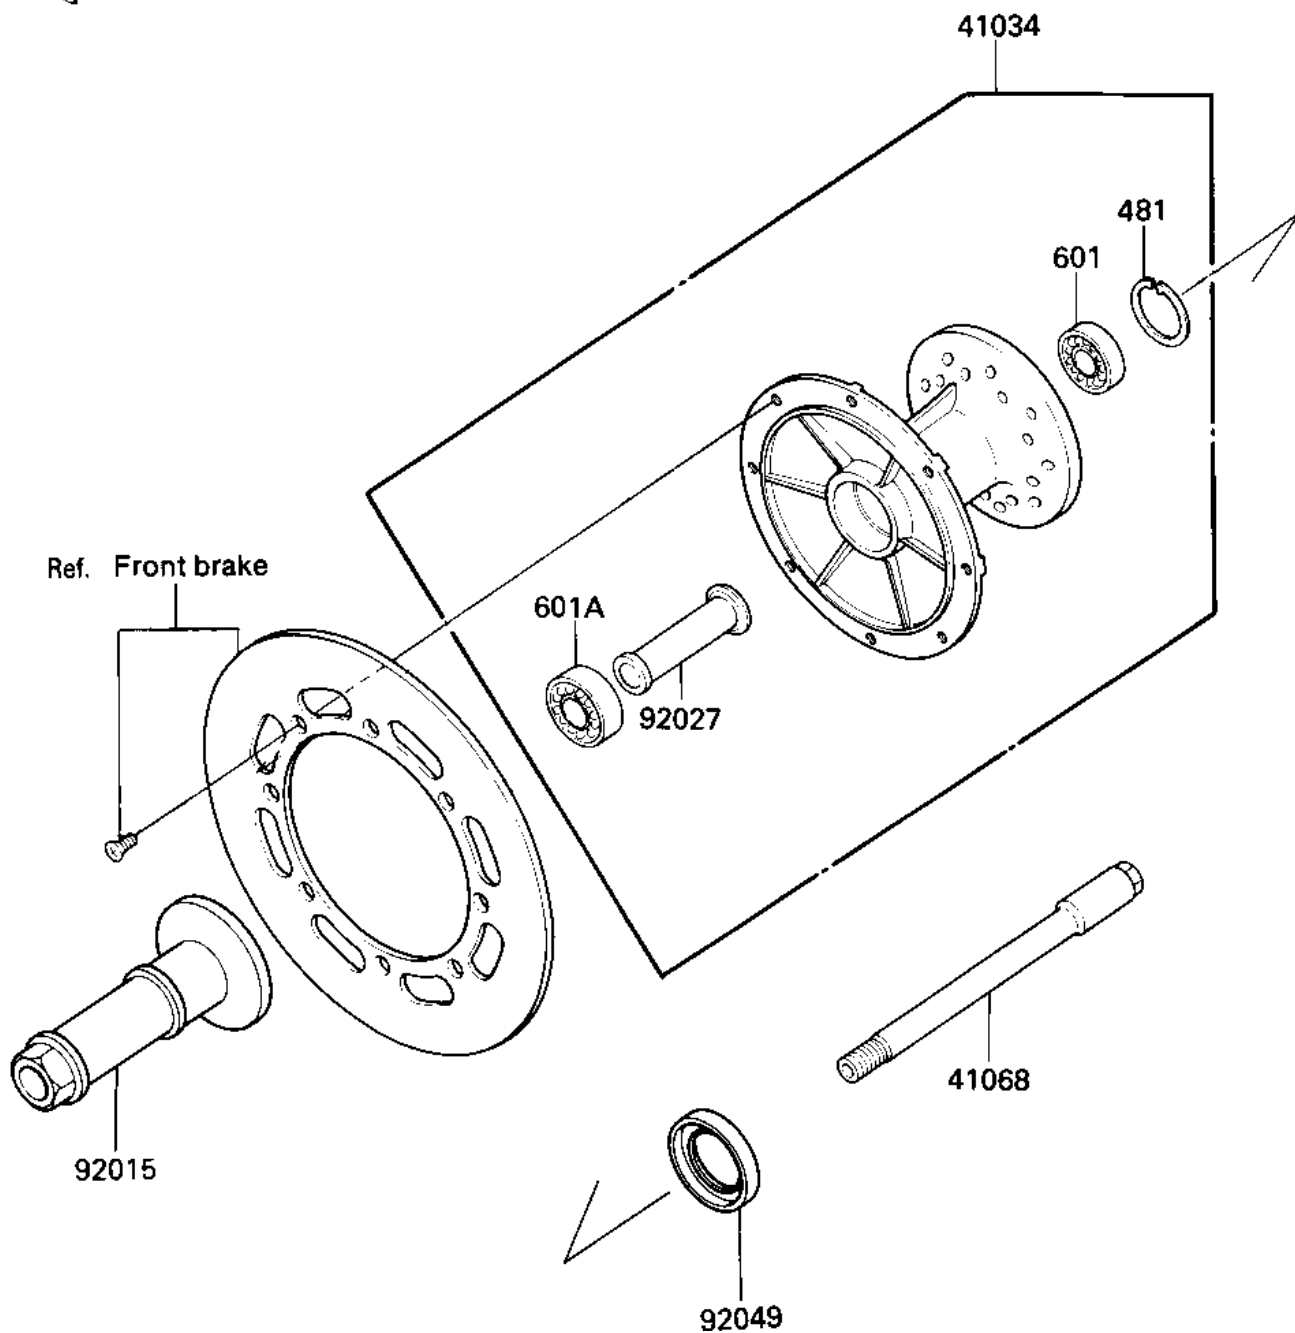

1984 KX™500 PARTS DIAGRAM

FRONT HUB ('84 A2)

F2230-0105

1984 KX™500 PARTS LIST

FRONT HUB ('84 A2)

ITEM NAME	PART NUMBER	QUANTITY
DRUM-ASSY,FRONT BRAKE (Ref # 41034)	41034-1101	1
AXLE,FRONT (Ref # 41068)	41068-1170	1
NUT,FRONT AXLE (Ref # 92015)	92015-1353	1
COLLAR,FRONT BRAKE DR (Ref # 92027)	92027-1747	1
SEAL-OIL,MH20354.5 (Ref # 92049)	92049-1176	1
CIRCLIP,35MM (Ref # 481)	481J3500	1
BEARING,BALL,#6202UC3 (Ref # 601)	601B6202U	1
BEARING BALL (Ref # 601A)	601B6203U	1