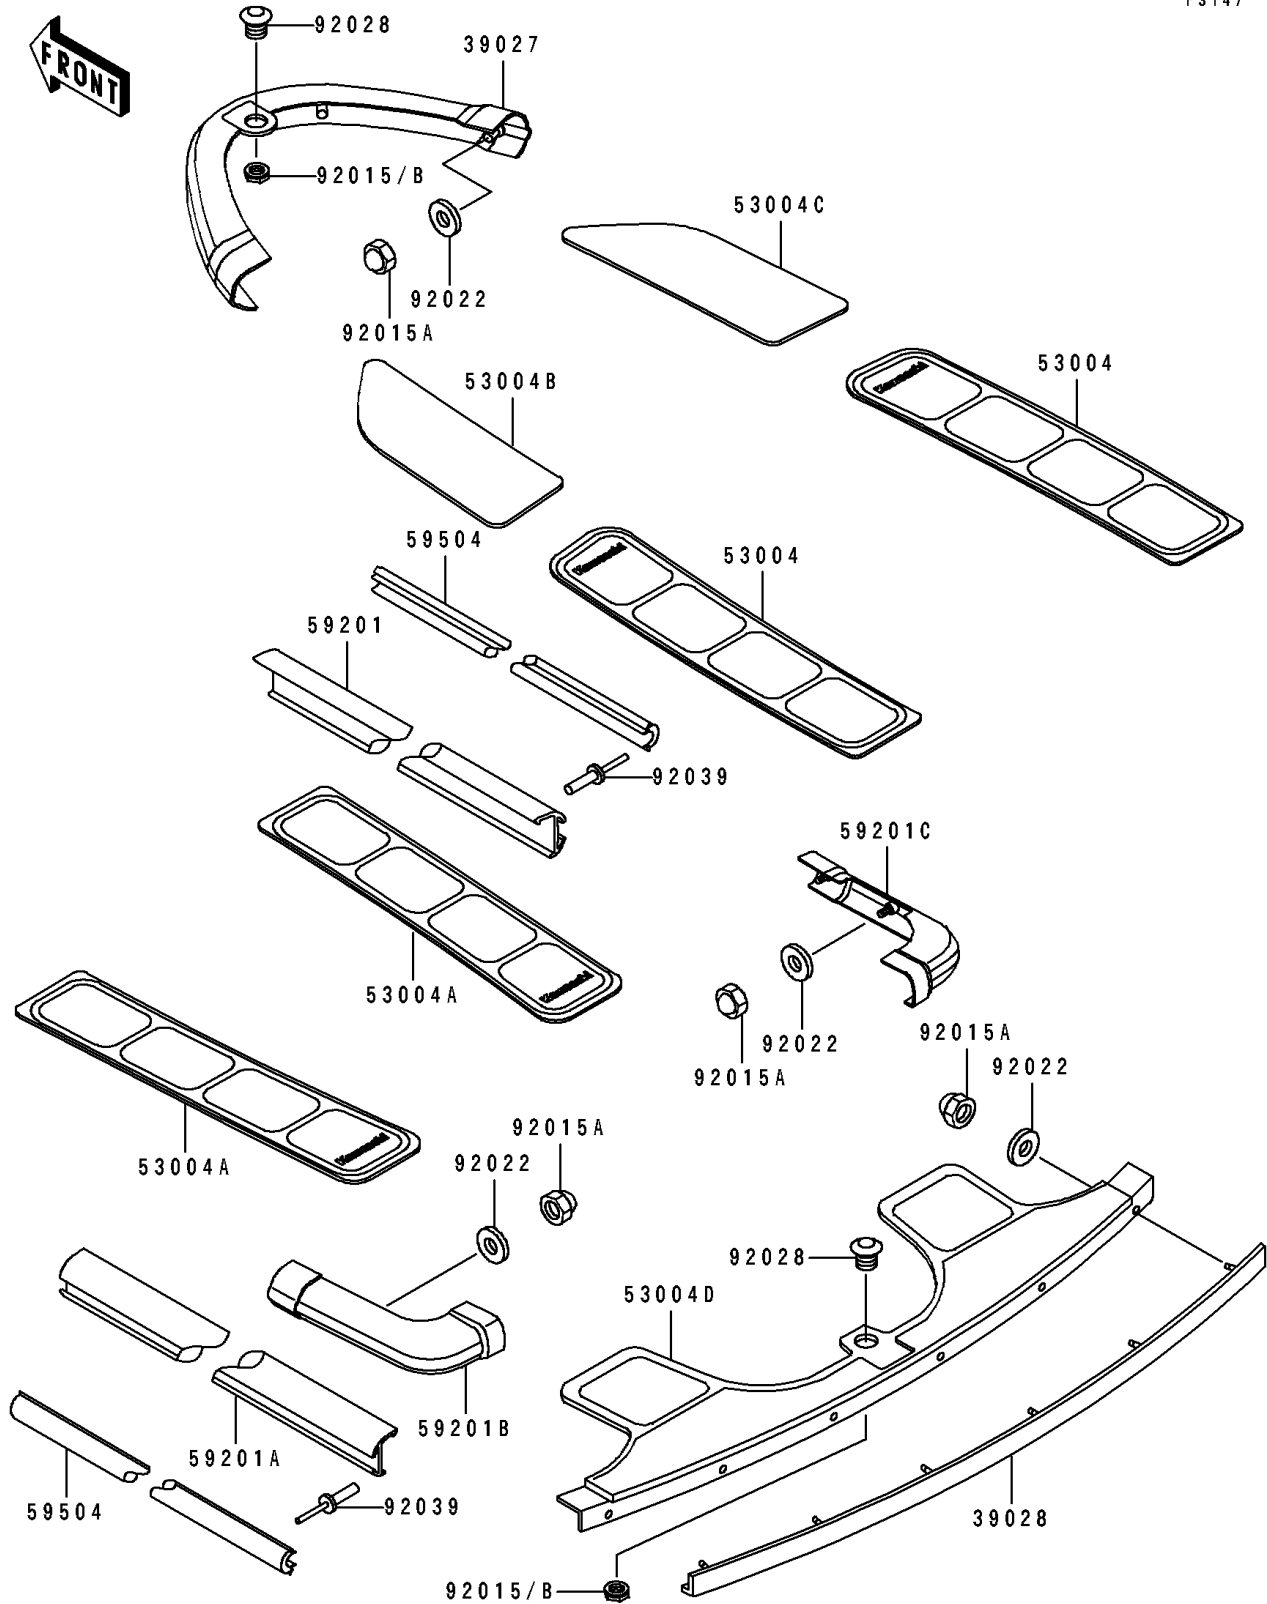

## 1993 JET SKI® Super Sport Xi PARTS DIAGRAM

Pads

F3147

## 1993 JET SKI® Super Sport Xi PARTS LIST

Pads

ITEM NAME	PART NUMBER	QUANTITY
BUMPER-FRONT,VIOLET (Ref # 39027)	39027-3725-RE	1
BUMPER-REAR,VIOLET (Ref # 39028)	39028-3725-RE	1
MAT,FLOOR,FR,VIOLET (Ref # 53004)	53004-3741-RE	1
MAT,FLOOR,RR,VIOLET (Ref # 53004A)	53004-3742-RE	1
MAT,FOOT BOARD,LH,VIOLET (Ref # 53004B)	53004-3743-RE	1
MAT,FOOT BOARD,RH,VIOLET (Ref # 53004C)	53004-3744-RE	1
MAT,REAR BUMPER,VIOLET (Ref # 53004D)	53004-3745-RE	1
BUMPER,SIDE,RH,VIOLET (Ref # 59201)	59201-3734-RE	1
BUMPER,SIDE,LH,VIOLET (Ref # 59201A)	59201-3741-RE	1
BUMPER,CORNER,LH,VIOLET (Ref # 59201B)	59201-3747-RE	1
BUMPER,CORNER,RH,VIOLET (Ref # 59201C)	59201-3748-RE	1
INSERT-BOAT FENDER,VIOLET (Ref # 59504)	59504-3708-RE	1
NUT (Ref # 92015)	92015-3779	1
NUT,CAP,5MM (Ref # 92015A)	92015-3802	1
WASHER,5X16X1.5 (Ref # 92022)	92022-3041	1
BUSHING (Ref # 92028)	92028-3734	1
RIVET (Ref # 92039)	92039-3747	1