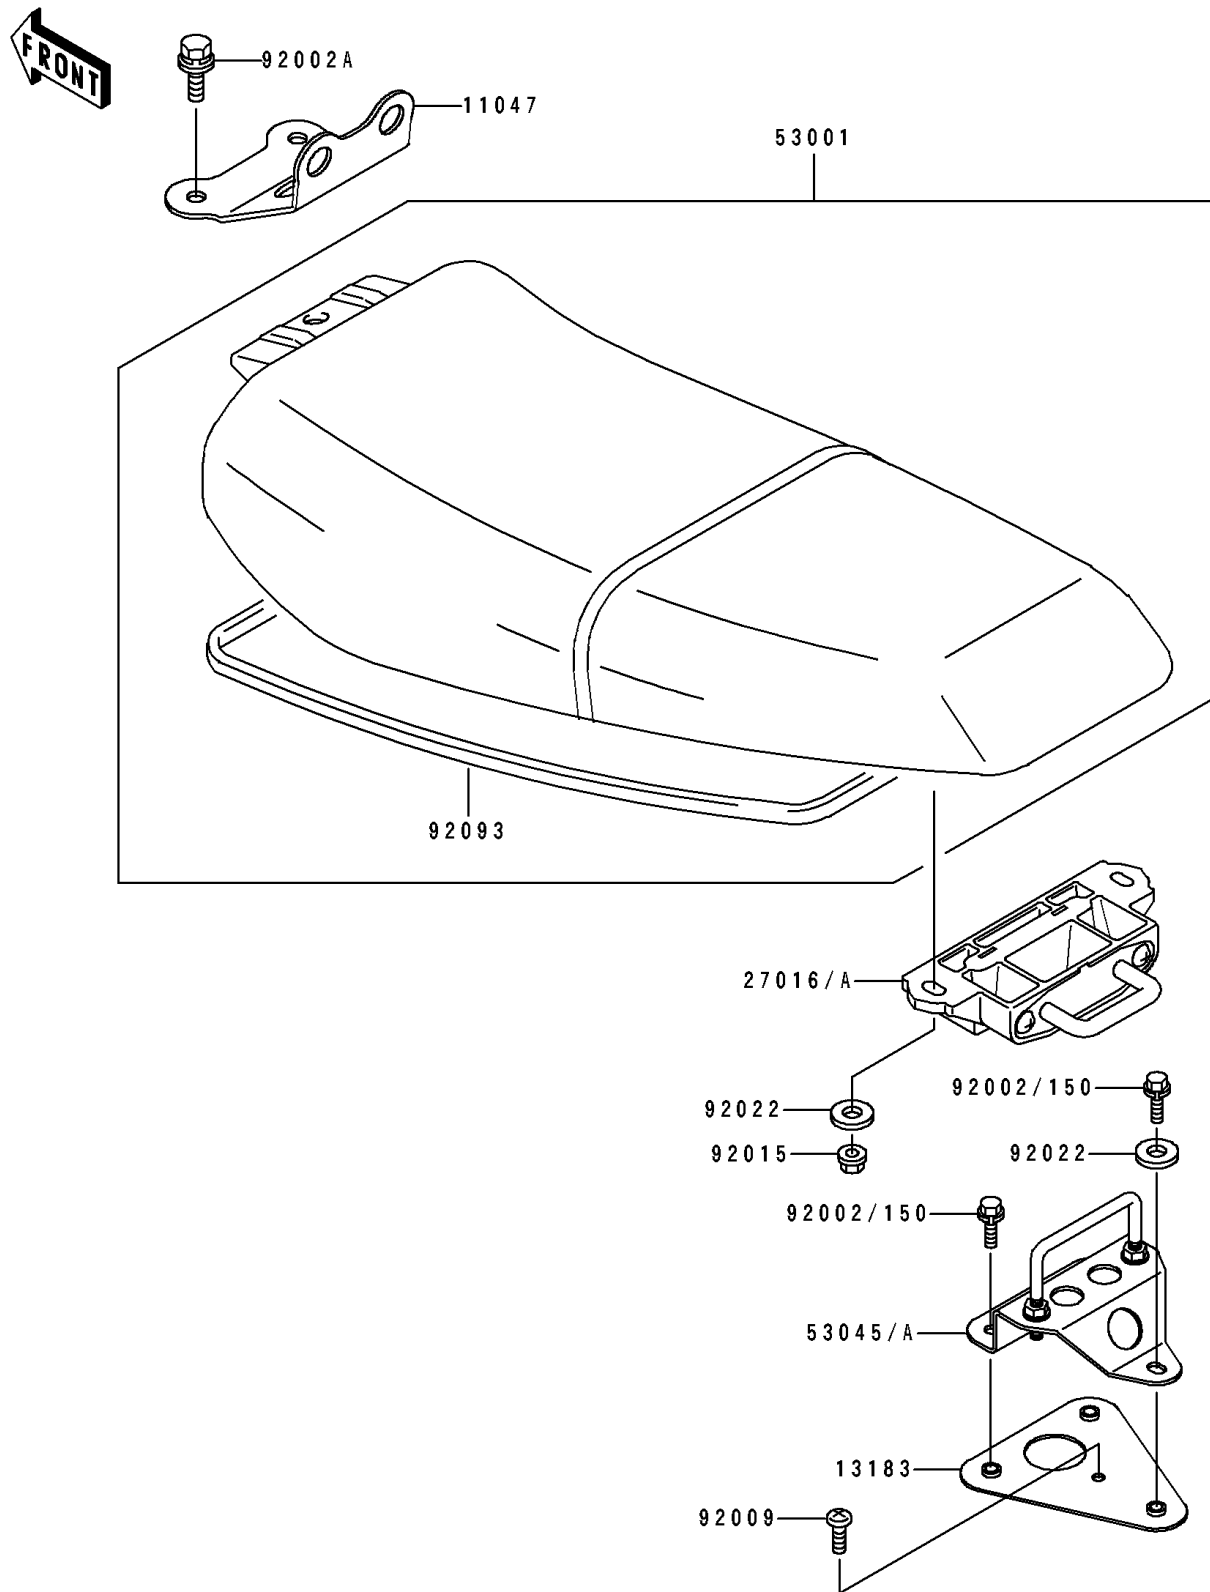

1993 JET SKI® Super Sport Xi PARTS DIAGRAM

Seat

F 31 46

1993 JET SKI® Super Sport Xi PARTS LIST

Seat

ITEM NAME	PART NUMBER	QUANTITY
BRACKET,SEAT,FR (Ref # 11047)	11047-3766	1
PLATE,SEAT LOCK HOOK (Ref # 13183)	13183-3820	1
LOCK-ASSY,SEAT (Ref # 27016)	27016-3722	1
SEAT-ASSY,J.S.VIOLET (Ref # 53001)	53001-3718-PJ	1
HOOK-ASSY,SEAT LOCK (Ref # 53045)	53045-3704	1
BOLT,8X25 (Ref # 92002A)	92002-3774	1
SCREW,5X16 (Ref # 92009)	92009-3789	1
NUT,6MM (Ref # 92015)	92015-3767	1
WASHER,6.5X20X1.5 (Ref # 92022)	92022-3710	1
SEAL,SEAT (Ref # 92093)	92093-3735	1
BOLT-WS,6X16 (Ref # 150)	150R0616	1