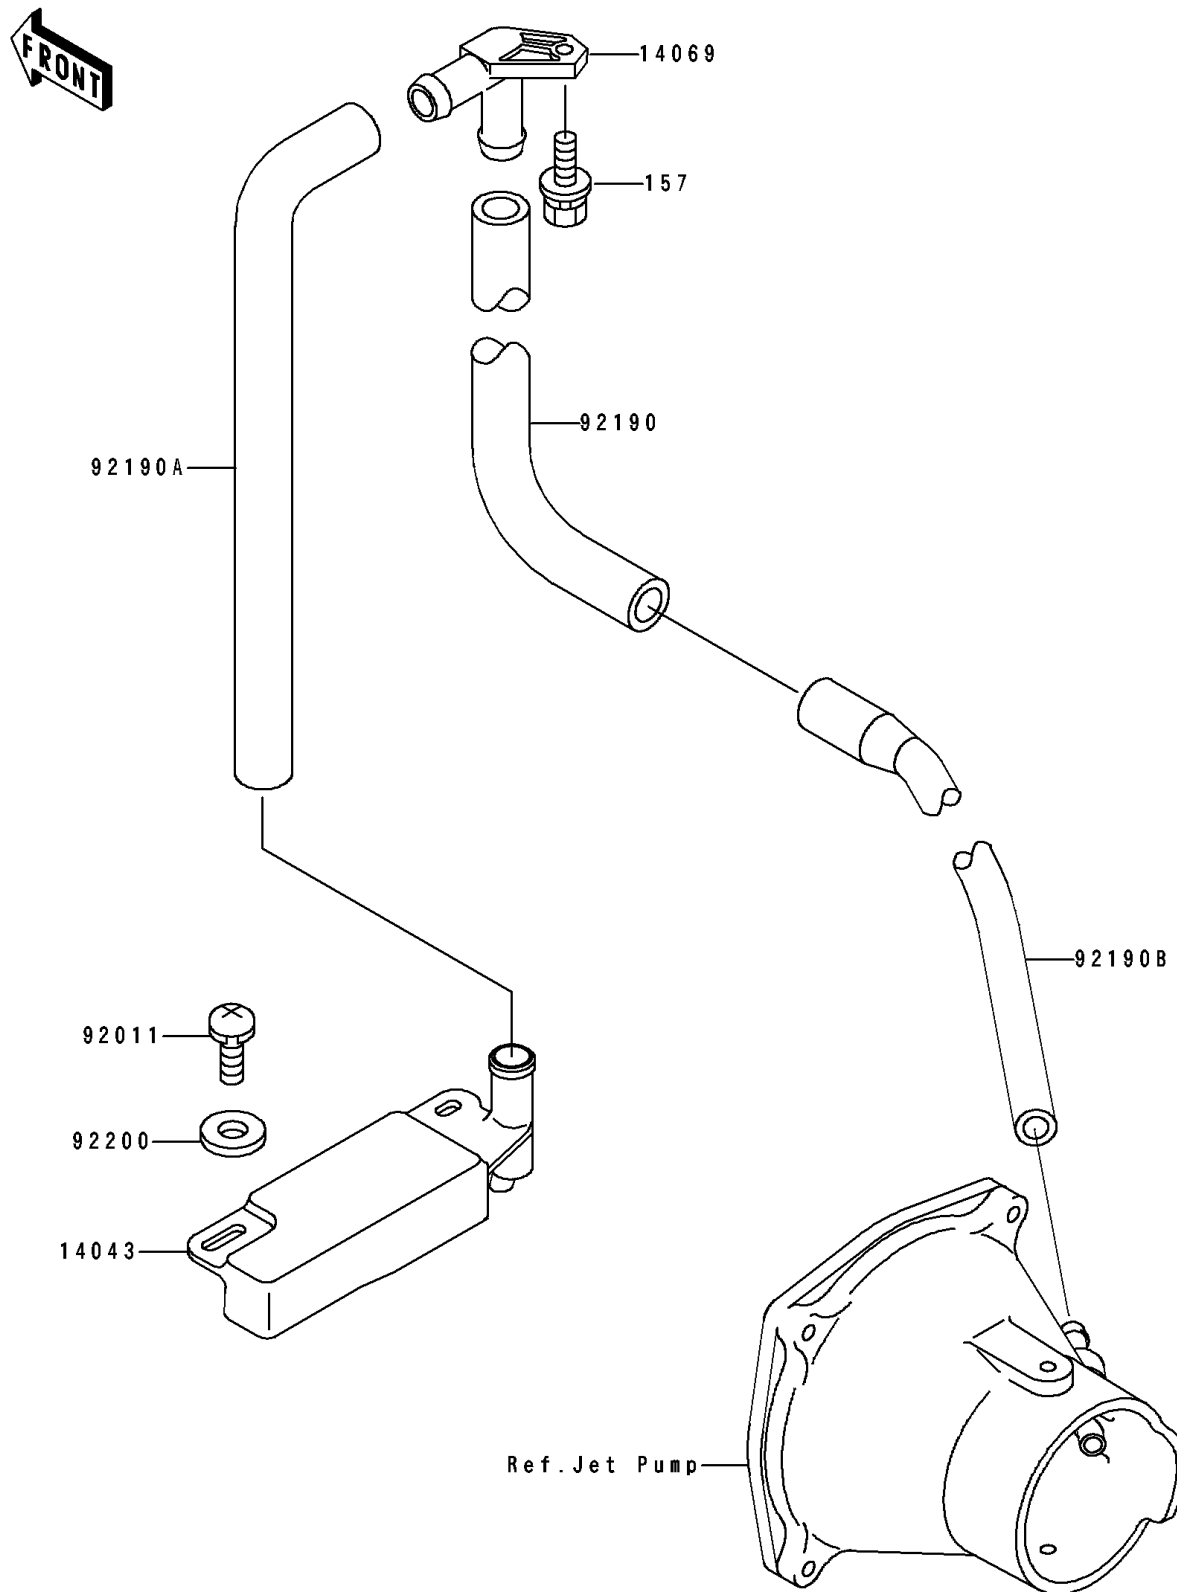

1993 JET SKI® Super Sport Xi PARTS DIAGRAM

Bilge System

F 3 1 4 5

1993 JET SKI® Super Sport Xi PARTS LIST

Bilge System

ITEM NAME	PART NUMBER	QUANTITY
FILTER (Ref # 14043)	14043-3708	1
BREATHER (Ref # 14069)	14069-3708	1
SCREW,TAPPING (Ref # 92011)	92011-561	1
TUBE,BREATHER-BULKHEAD (Ref # 92190)	92190-3772	1
TUBE,FILTER-BREATHER (Ref # 92190A)	92190-3848	1
TUBE,HULL-NOZZLE (Ref # 92190B)	92190-3908	1
WASHER,5.9X16X1.5 (Ref # 92200)	92200-3714	1
BOLT-WSP,6X18 (Ref # 157)	157R0618	1