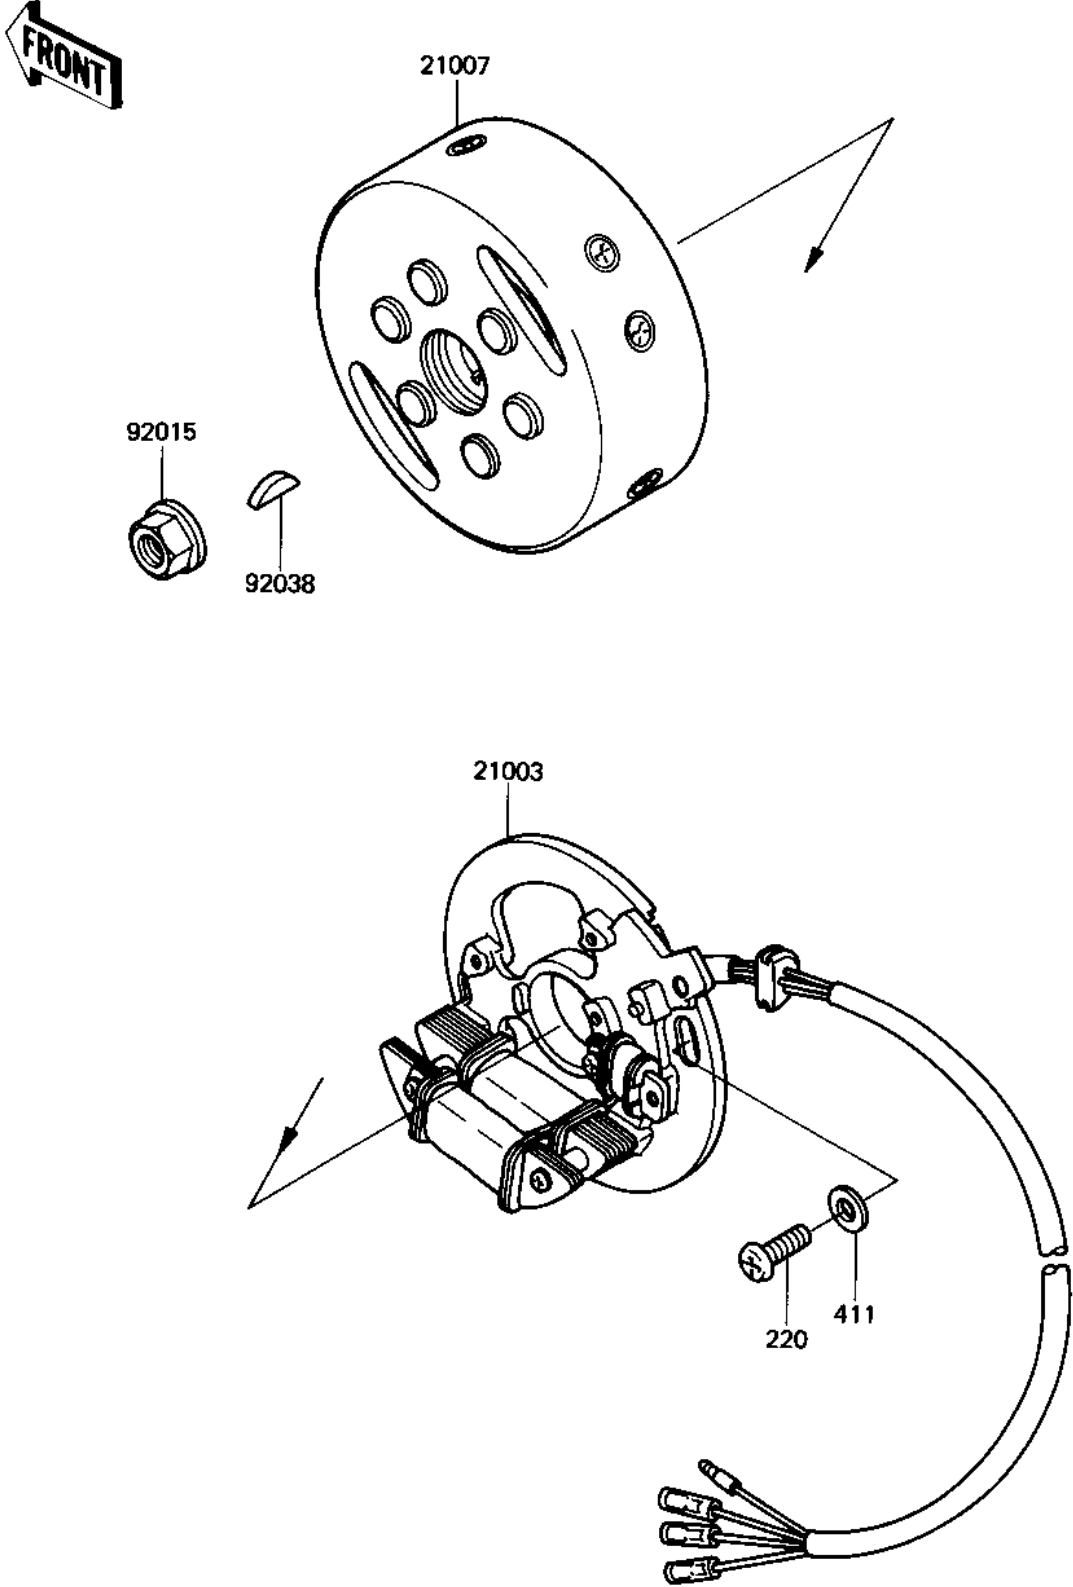

1983 KX™500 PARTS DIAGRAM

GENERATOR ('83 A1)

E1810-0071

1983 KX™500 PARTS LIST

GENERATOR ('83 A1)

ITEM NAME	PART NUMBER	QUANTITY
STATOR (Ref # 21003)	21003-1086	1
ROTOR (Ref # 21007)	21007-1052	1
NUT-12MM (Ref # 92015)	92015-1156	1
WOODRUFF KEY (Ref # 92038)	92038-001	1
SCREW PAN HEAD 6X16 (Ref # 220)	220B0616	1
WASHER PLAIN 6MM (Ref # 411)	411B0600	1