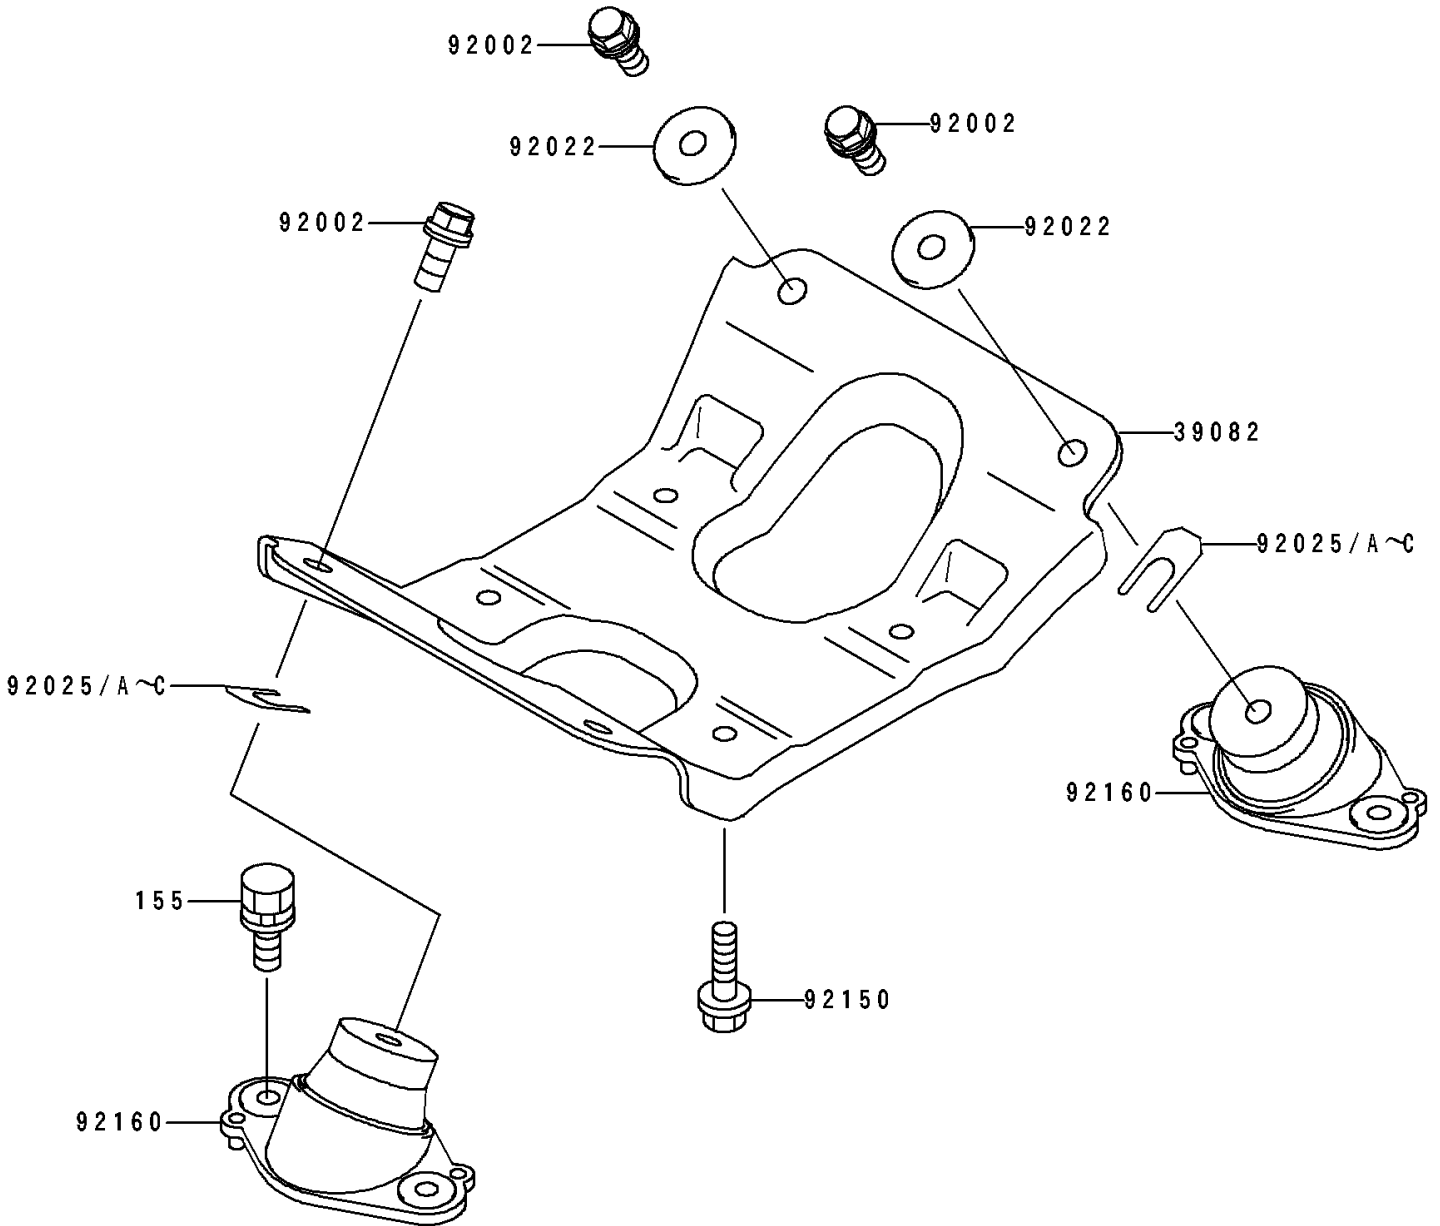

1993 JET SKI® Super Sport Xi PARTS DIAGRAM

Engine Mount

F3144

1993 JET SKI® Super Sport Xi PARTS LIST

Engine Mount

ITEM NAME	PART NUMBER	QUANTITY
MOUNT-ENGINE (Ref # 39082)	39082-3705	1
BOLT,10X25 (Ref # 92002)	92002-3770	1
WASHER,32X10.5X4 (Ref # 92022)	92022-3023	1
SHIM,T=0.3MM (Ref # 92025)	92025-3705	1
SHIM,T=0.5MM (Ref # 92025A)	92025-3706	1
SHIM,T=1.0MM (Ref # 92025B)	92025-3707	1
SHIM,T=1.5MM (Ref # 92025C)	92025-3708	1
BOLT,10X25 (Ref # 92150)	92150-3818	1
DAMPER,ENGINE MOUNT (Ref # 92160)	92160-3757	1
BOLT-WSP-SMALL,8X20 (Ref # 155)	155R0820	1