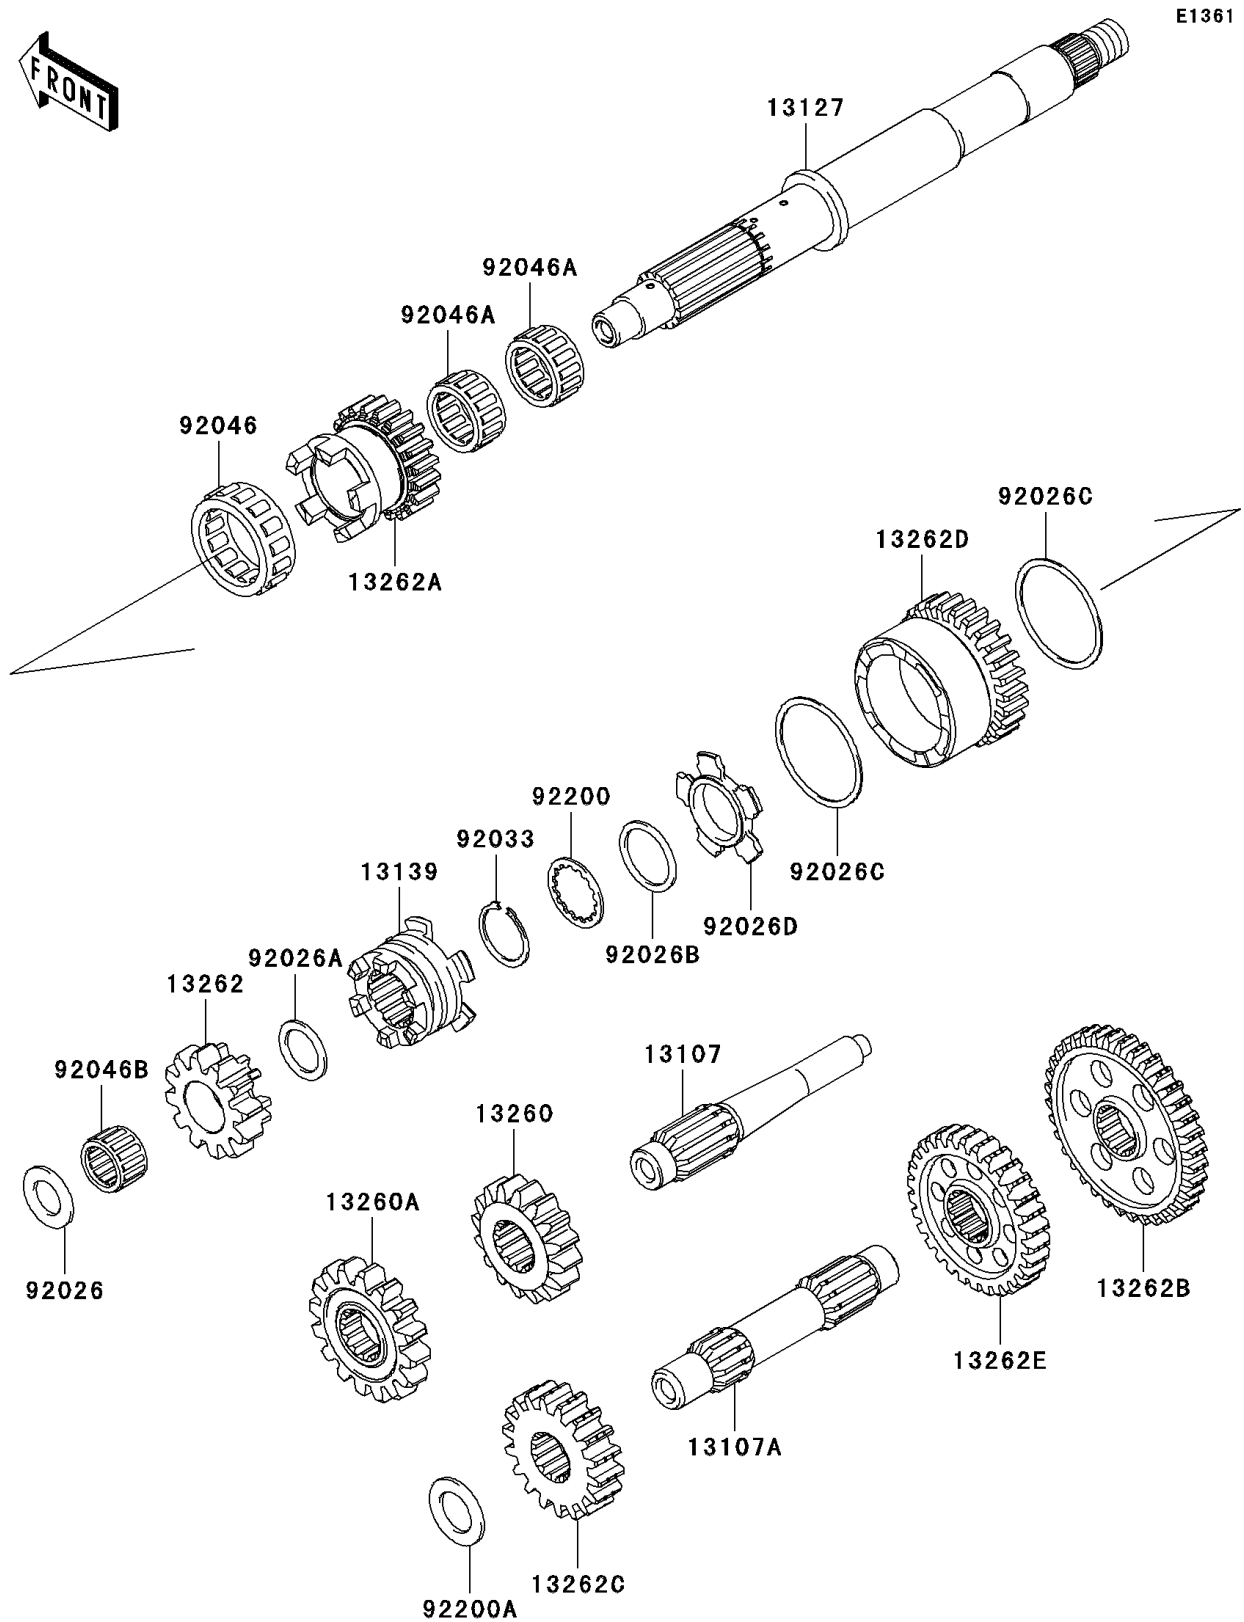

2008 Teryx® 750 4x4 NRA Outdoors™ PARTS DIAGRAM

Transmission

2008 Teryx® 750 4x4 NRA Outdoors™ PARTS LIST

Transmission

ITEM NAME	PART NUMBER	QUANTITY
SHAFT,REVERSE,IDLE (Ref # 13107)	13107-0158	1
SHAFT,COUNTER (Ref # 13107A)	13107-0177	1
SHAFT-TRANSMISSION INPUT (Ref # 13127)	13127-0049	1
SHIFTER (Ref # 13139)	13139-0003	1
GEAR,OUTPUT REVERSE,16T (Ref # 13260)	13260-1872	1
GEAR,DRIVEN REVERSE,16T (Ref # 13260A)	13260-1873	1
GEAR,INPUT REVERSE,12T (Ref # 13262)	13262-0235	1
GEAR,INPUT LOW,20T (Ref # 13262A)	13262-0545	1
GEAR,OUTPUT LOW,36T (Ref # 13262B)	13262-0546	1
GEAR,OUTPUT DRIVE,18T (Ref # 13262C)	13262-0547	1
GEAR,INPUT HI,26T (Ref # 13262D)	13262-0573	1
GEAR,OUTPUT HI,30T (Ref # 13262E)	13262-0574	1
SPACER,17.3X30X2.0 (Ref # 92026)	92026-1415	1
SPACER,21.2X29X1.6 (Ref # 92026A)	92026-1568	1
SPACER,28.2X34.5X1.6 (Ref # 92026B)	92026-1587	1
SPACER,48.2X54.3X1.0 (Ref # 92026C)	92026-1599	1
SPACER,HI&LOW (Ref # 92026D)	92026-1600	1
RING-SNAP,25.9X30.6X1.2 (Ref # 92033)	92033-1037	1
BEARING-NEEDLE,HIGH GEAR (Ref # 92046)	92046-1276	1
BEARING-NEEDLE,FWF-283317 (Ref # 92046A)	92046-1278	1
BEARING-NEEDLE,REVERSE GEAR (Ref # 92046B)	92046-1279	1
WASHER,28.5X34.0X1.5 (Ref # 92200)	92200-1240	1
WASHER,20.3X33X2.0 (Ref # 92200A)	92200-1351	1