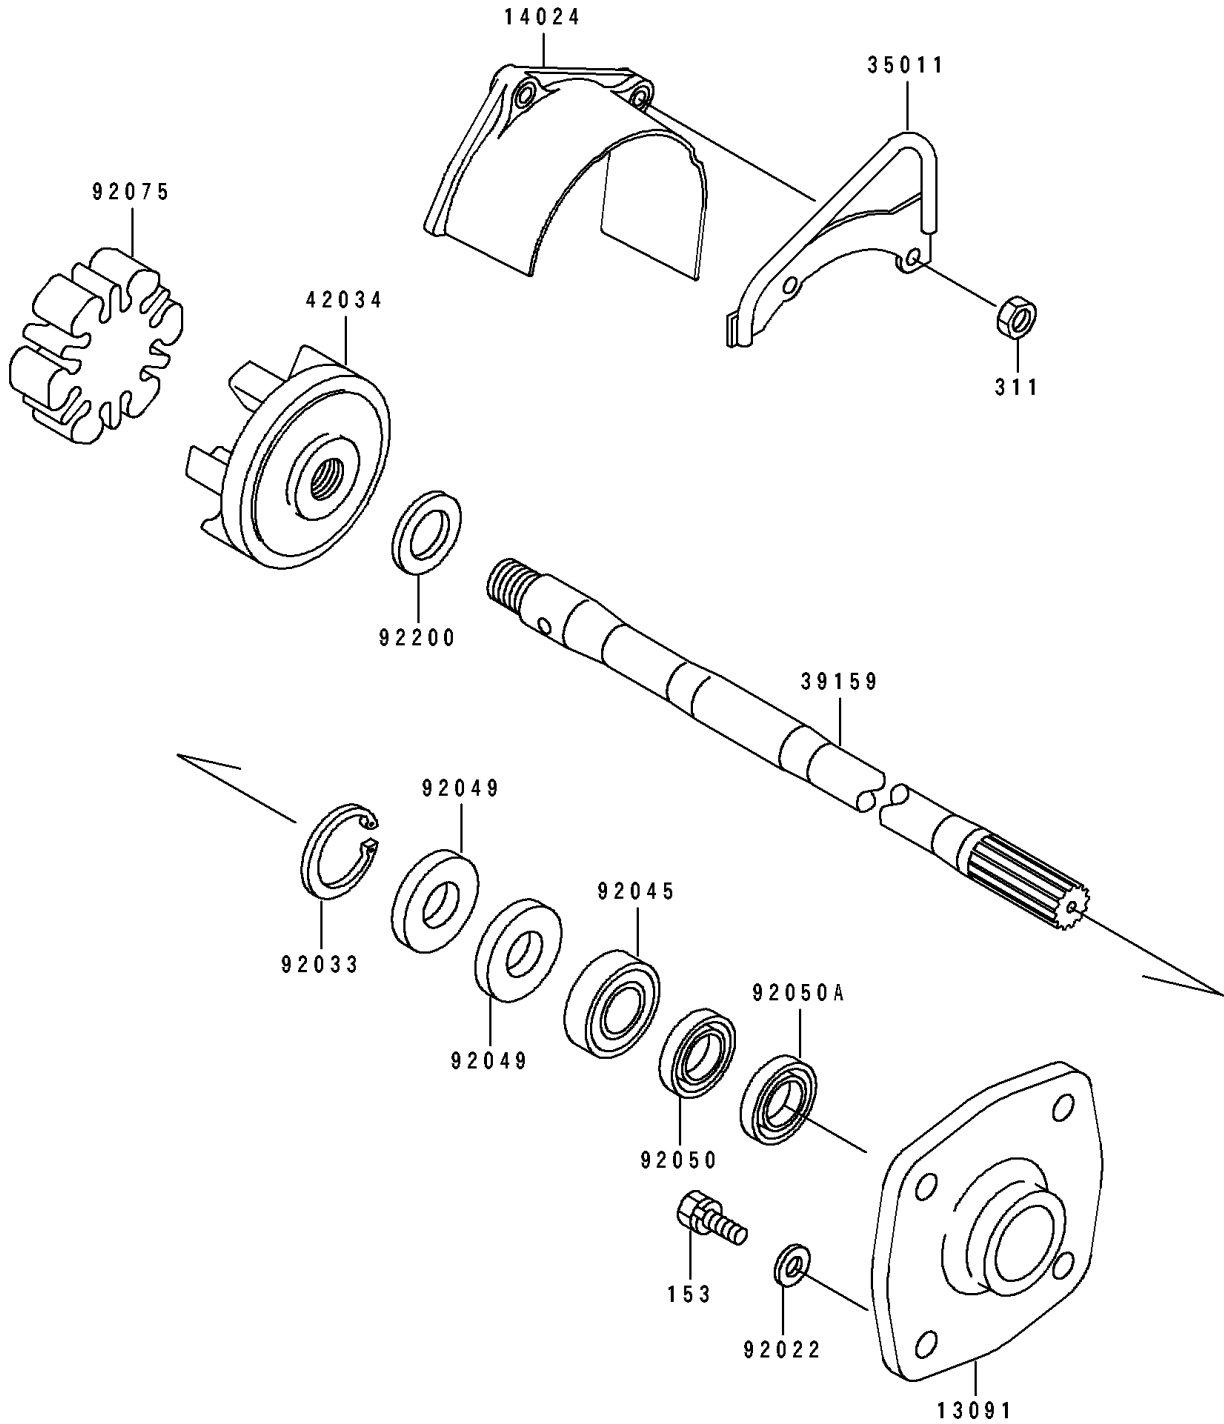

## 1993 JET SKI® Super Sport Xi PARTS DIAGRAM

Drive Shaft

E3134

## 1993 JET SKI® Super Sport Xi PARTS LIST

Drive Shaft

ITEM NAME	PART NUMBER	QUANTITY
HOLDER (Ref # 13091)	13091-3730	1
COVER,COUPLING (Ref # 14090)	14090-3761	1
STAY (Ref # 35011)	35011-3704	1
SHAFT-DRIVE (Ref # 39159)	39159-3717	1
COUPLING (Ref # 42034)	42034-3707	1
WASHER,8.2X18X1.5 (Ref # 92022)	92022-1964	1
RING-SNAP,42MM (Ref # 92033)	92033-3713	1
BEARING-BALL,60042RD (Ref # 92045)	92045-3705	1
SEAL-OIL,S620426 (Ref # 92049)	92049-3707	1
SEAL-OIL,SCY20368 (Ref # 92050)	92050-502	1
SEAL-OIL,SC20367 (Ref # 92050A)	92050-503	1
DAMPER,COUPLING (Ref # 92075)	92075-520	1
WASHER,20X28X2.0 (Ref # 92200)	92200-3731	1
BOLT-WS-SMALL (Ref # 153)	153R0825	1
NUT-HEX,6MM (Ref # 311)	311R0600	1