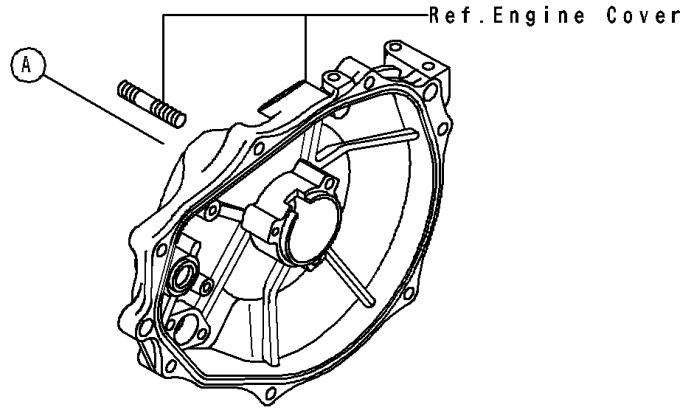

1993 JET SKI® Super Sport Xi PARTS DIAGRAM

Oil Pump

E1710

1993 JET SKI® Super Sport Xi PARTS LIST

Oil Pump

ITEM NAME	PART NUMBER	QUANTITY
PUMP-ASSY-OIL (Ref # 16082)	16082-3713	1
NUT,CAP,6MM (Ref # 92015)	92015-1385	1
CLAMP (Ref # 92037)	92037-3722	1
RING-O,19.5X1.5 (Ref # 92055)	92055-055	1
CLAMP,HOSE (Ref # 92170)	92170-3732	1
TUBE,3X6X470 (Ref # 92190)	92190-3909	1