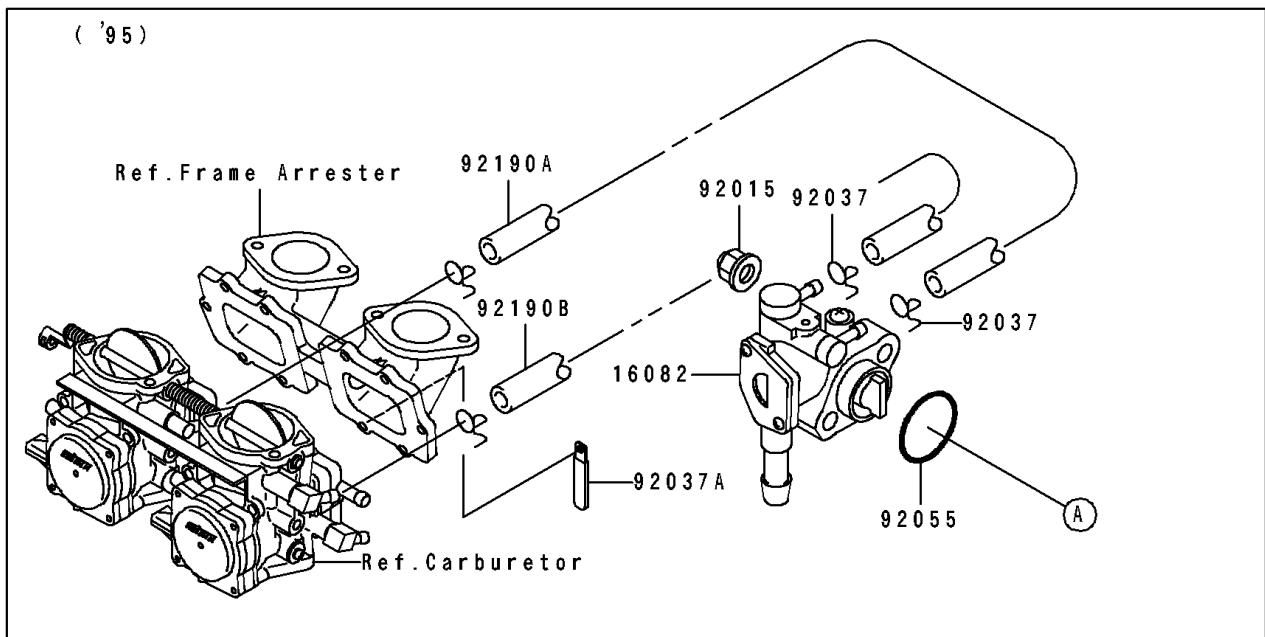

1993 JET SKI® Super Sport Xi PARTS DIAGRAM

Oil Pump

E1710

1993 JET SKI® Super Sport Xi PARTS LIST

Oil Pump

ITEM NAME	PART NUMBER	QUANTITY
PUMP-ASSY-OIL (Ref # 16082)	16082-3713	1
NUT,CAP,6MM (Ref # 92015)	92015-1385	1
CLAMP (Ref # 92037)	92037-3722	1
RING-O,19.5X1.5 (Ref # 92055)	92055-055	1
CLAMP,HOSE (Ref # 92170)	92170-3732	1
TUBE,3X6X470 (Ref # 92190)	92190-3909	1