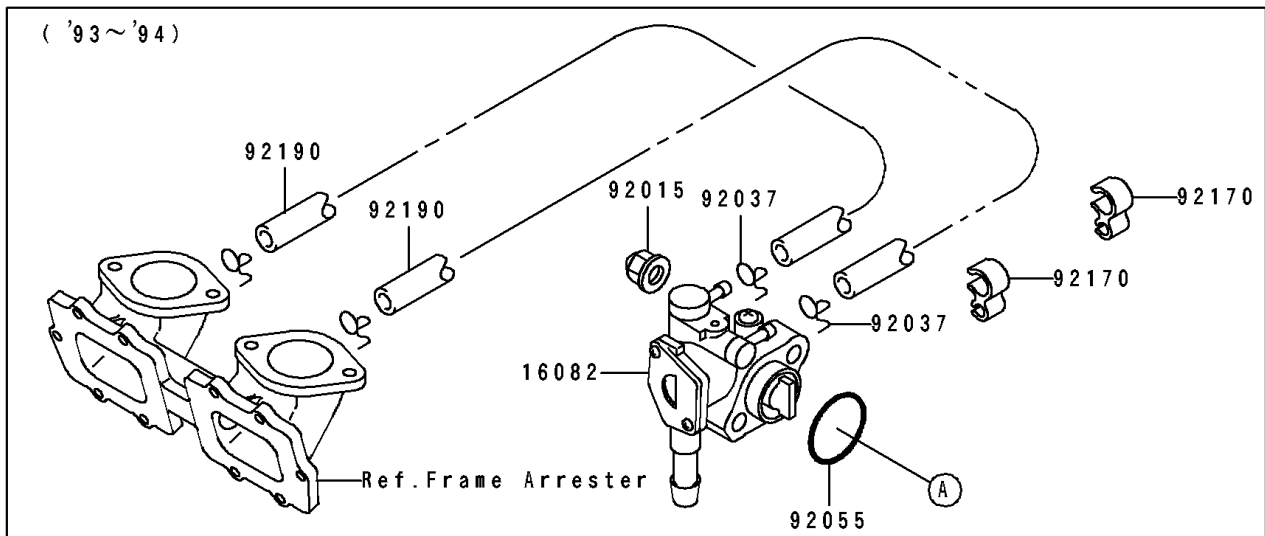

1993 JET SKI® Super Sport Xi PARTS DIAGRAM

Oil Pump

E1710

1993 JET SKI® Super Sport Xi PARTS LIST

Oil Pump

ITEM NAME	PART NUMBER	QUANTITY
PUMP-ASSY-OIL (Ref # 16082)	16082-3713	1
NUT,CAP,6MM (Ref # 92015)	92015-1385	1
CLAMP (Ref # 92037)	92037-3722	1
RING-O,19.5X1.5 (Ref # 92055)	92055-055	1
CLAMP,HOSE (Ref # 92170)	92170-3732	1
TUBE,3X6X470 (Ref # 92190)	92190-3909	1