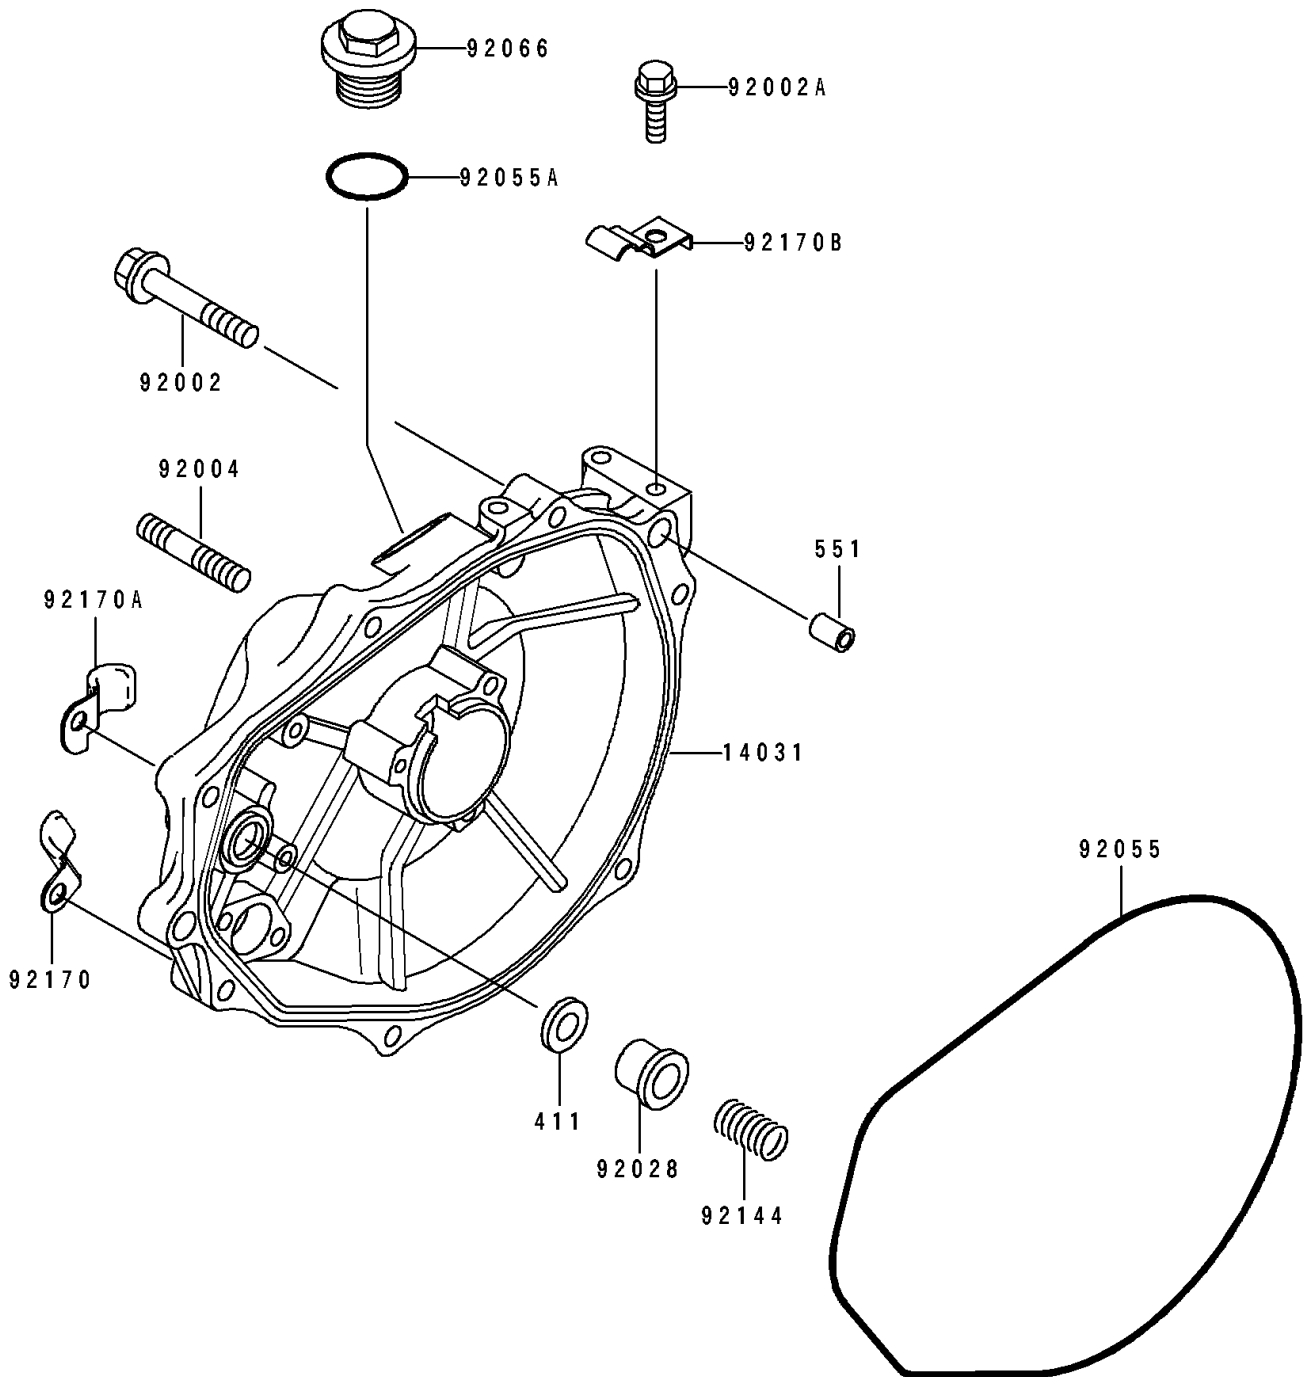

1993 JET SKI® Super Sport Xi PARTS DIAGRAM

Engine Cover(s)

E1431

1993 JET SKI® Super Sport Xi PARTS LIST

Engine Cover(s)

ITEM NAME	PART NUMBER	QUANTITY
COVER-GENERATOR (Ref # 14031)	14031-3717	1
BOLT,6X30 (Ref # 92002)	92002-3726	1
BOLT,6X12 (Ref # 92002A)	92002-3763	1
STUD (Ref # 92004)	92004-3710	1
BUSHING (Ref # 92028)	92028-3718	1
RING-O,GENERATOR COVER (Ref # 92055)	92055-3712	1
RING-O (Ref # 92055A)	92055-515	1
PLUG (Ref # 92066)	92066-3739	1
SPRING (Ref # 92144)	92144-3728	1
CLAMP (Ref # 92170)	92170-3735	1
CLAMP (Ref # 92170A)	92170-3736	1
CLAMP (Ref # 92170B)	92170-3738	1
WASHER-PLAIN,5MM (Ref # 411)	411S0500	1
PIN-DOWEL (Ref # 551)	551R0812	1