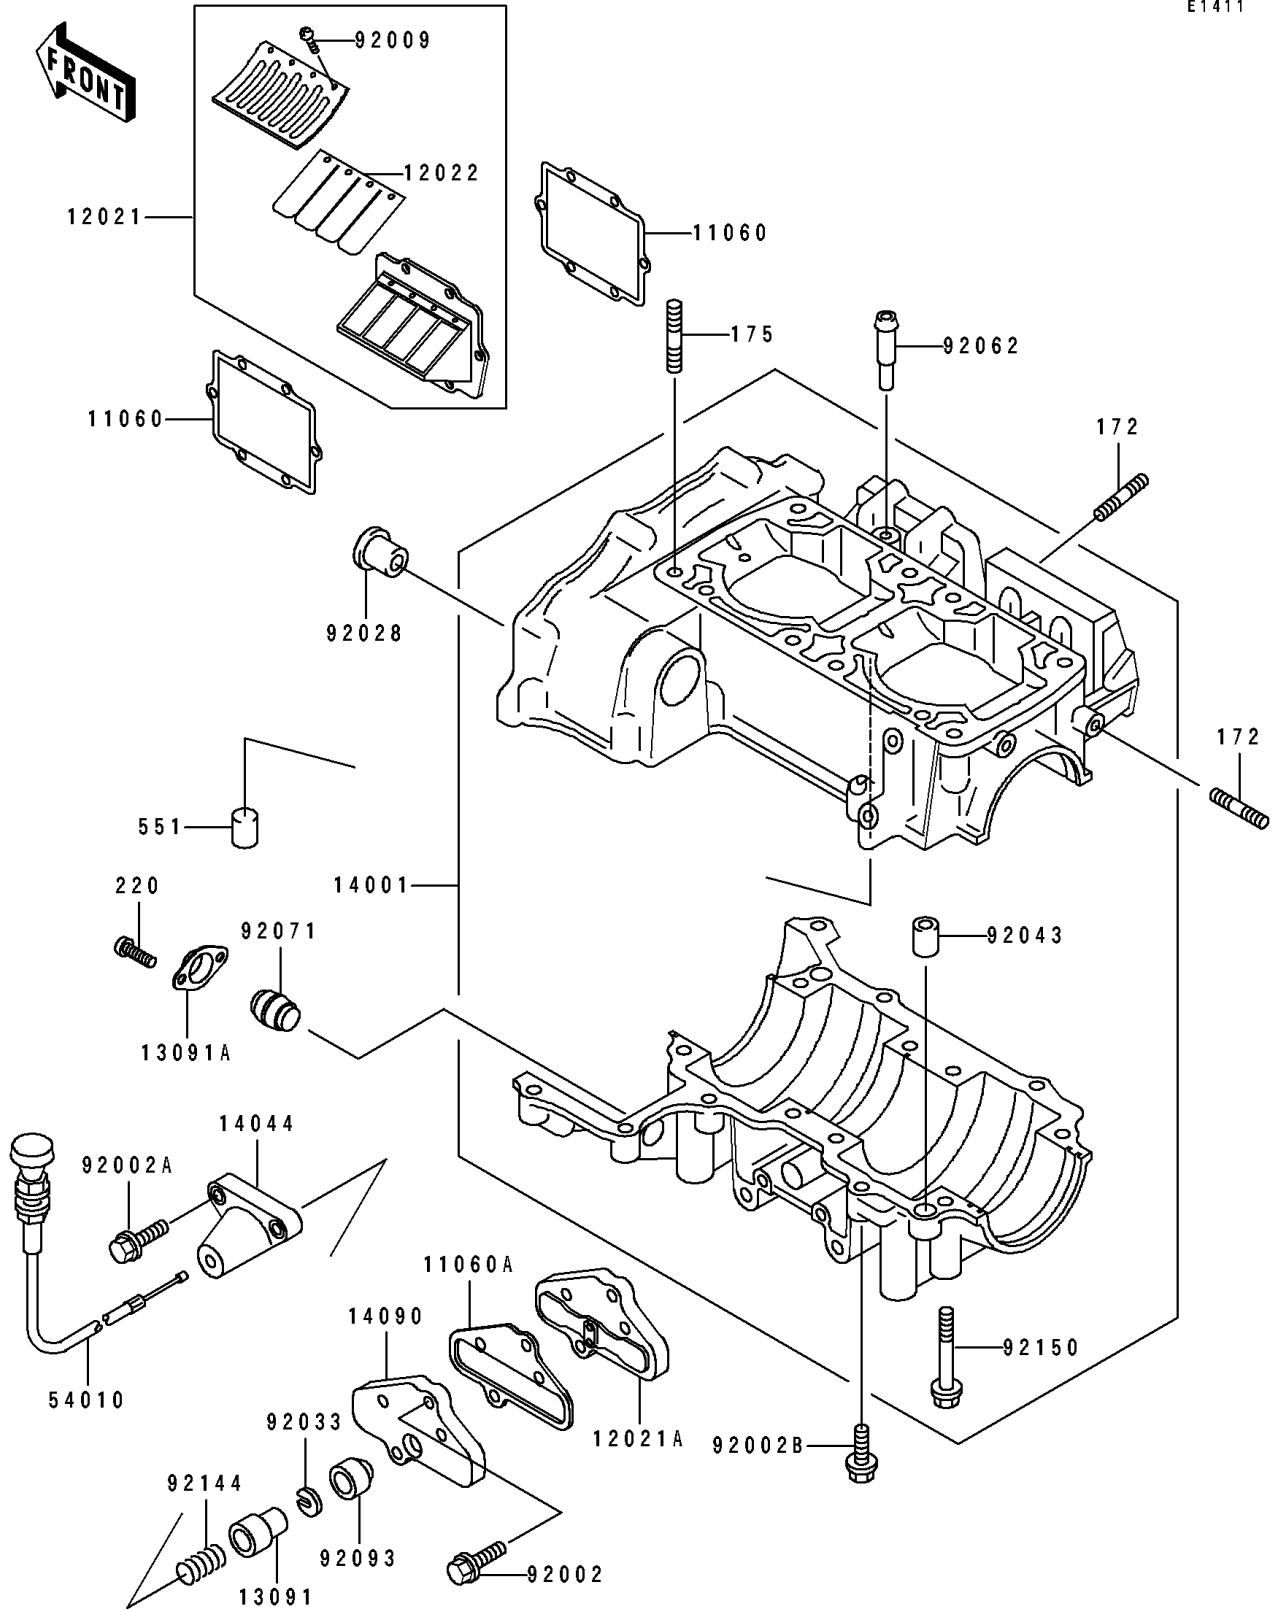

1993 JET SKI® Super Sport Xi PARTS DIAGRAM

Crankcase

E1411

1993 JET SKI® Super Sport Xi PARTS LIST

Crankcase

ITEM NAME	PART NUMBER	QUANTITY
GASKET, REED VALVE (Ref # 11060)	11060-3717	1
GASKET, CONTROL VALVE (Ref # 11060A)	11060-3723	1
VALVE-ASSY-REED (Ref # 12021)	12021-3706	1
VALVE-ASSY-REED, CONTROL (Ref # 12021A)	12021-3707	1
VALVE-REED (Ref # 12022)	12022-3703	1
HOLDER (Ref # 13091)	13091-3707	1
HOLDER, CRANKCASE, LWR (Ref # 13091A)	13091-3761	1
SET-CRANKCASE (Ref # 14001)	14001-5319	1
HOLDER-CABLE (Ref # 14044)	14044-3702	1
COVER, CONTROL VALVE (Ref # 14090)	14090-3734	1
CABLE, CONTROL VALVE (Ref # 54010)	54010-3708	1
BOLT, 6X25 (Ref # 92002)	92002-3714	1
BOLT, 6X45 (Ref # 92002A)	92002-3717	1
BOLT, 6X30 (Ref # 92002B)	92002-3726	1
SCREW, 3X6 (Ref # 92009)	92009-1371	1
BUSHING (Ref # 92028)	92028-3718	1
RING-SNAP (Ref # 92033)	92033-3708	1
PIN, DOWEL, 10X14 (Ref # 92043)	92043-1037	1
NOZZLE (Ref # 92062)	92062-3705	1
GROMMET, CRANKCASE, LWR (Ref # 92071)	92071-3781	1
SEAL (Ref # 92093)	92093-3703	1
SPRING (Ref # 92144)	92144-3701	1
BOLT, 8X65 (Ref # 92150)	92150-3708	1
BOLT-STUD (Ref # 172)	172R0620	1
BOLT-STUD-FINE (Ref # 175)	175R1035	1
SCREW-PAN-CROS (Ref # 220)	220B0512	1
PIN-DOWEL (Ref # 551)	551R0612	1