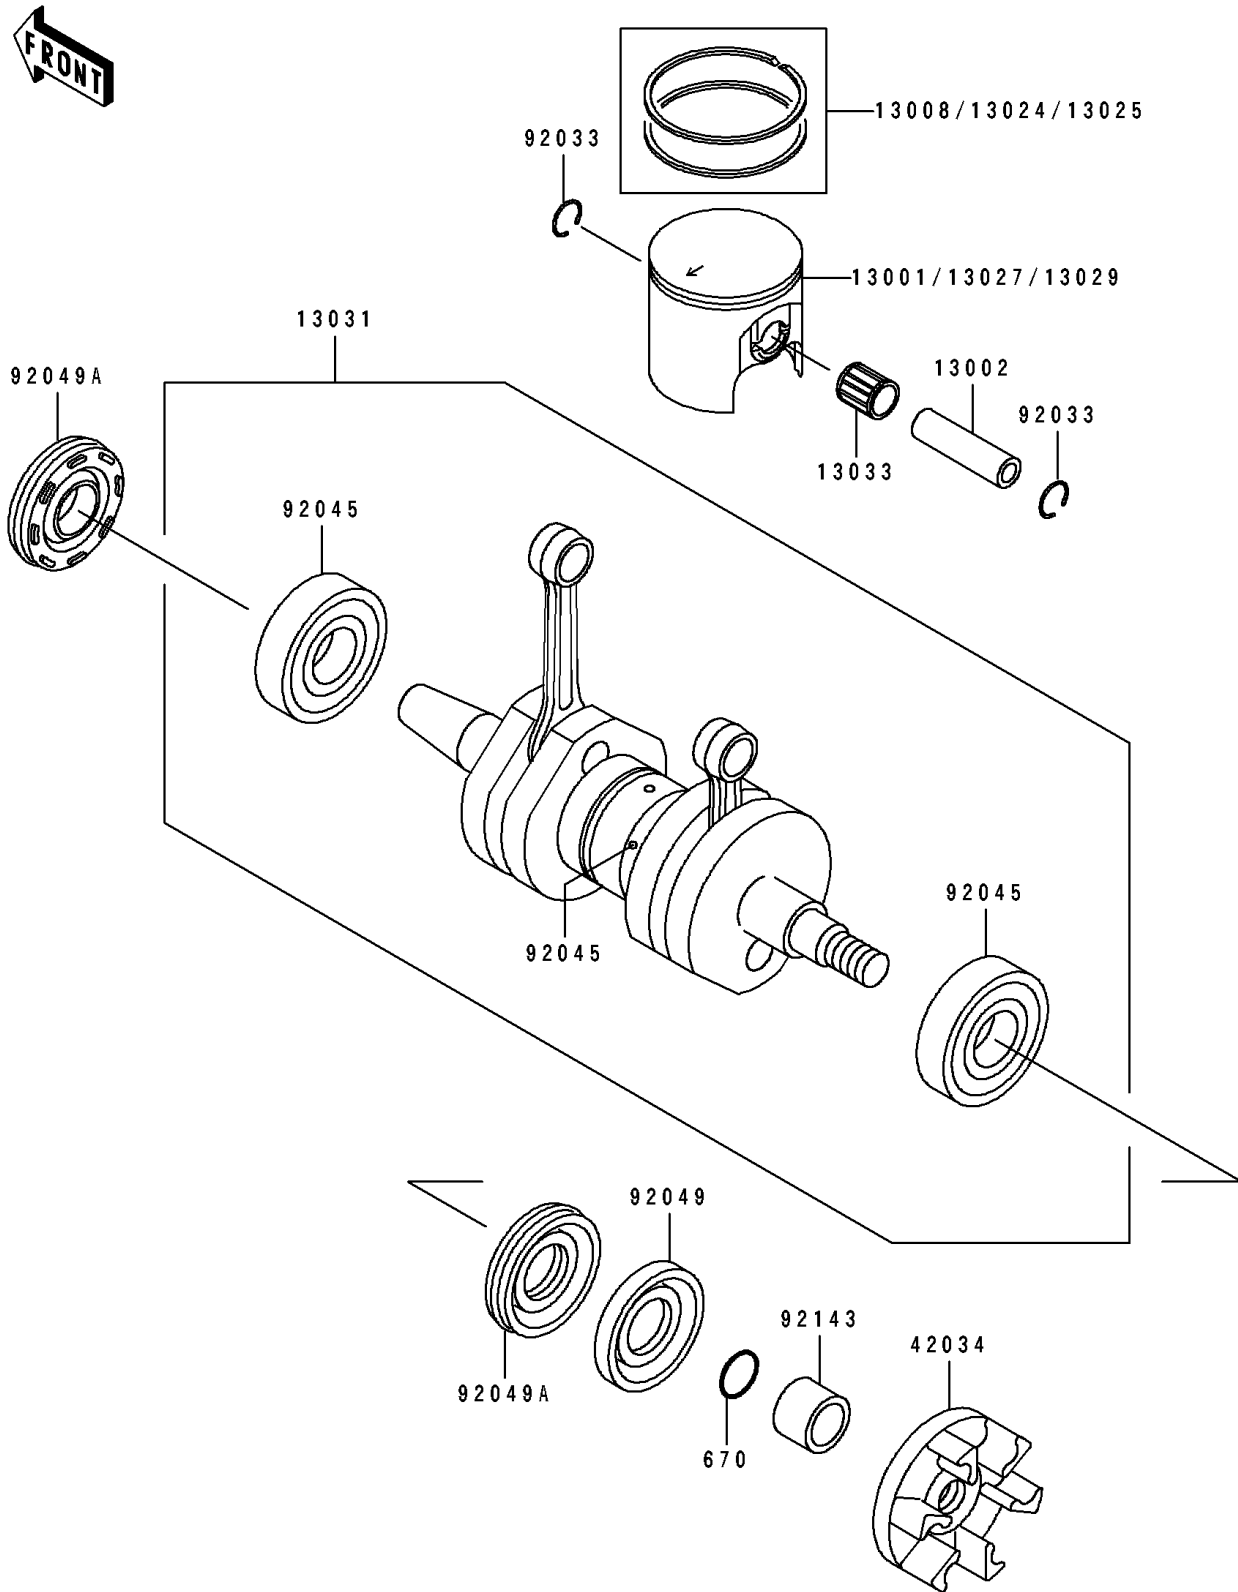

1993 JET SKI® Super Sport Xi PARTS DIAGRAM

Crankshaft/Piston(s)

E 13 20

1993 JET SKI® Super Sport Xi PARTS LIST

Crankshaft/Piston(s)

ITEM NAME	PART NUMBER	QUANTITY
PISTON-ENGINE,STD (Ref # 13001)	13001-3718	1
PIN-PISTON (Ref # 13002)	13002-3702	1
RING-SET-PISTON,STD (Ref # 13008)	13008-3708	1
RING-SET-PISTON LL,O/S 1.00 (Ref # 13024)	13024-3706	1
RING-SET-PISTON L,O/S 0.50 (Ref # 13025)	13025-3706	1
PISTON-ENGINE LL,O/S 1.00 (Ref # 13027)	13027-3710	1
PISTON-ENGINE L,O/S 0.50 (Ref # 13029)	13029-3710	1
CRANKSHAFT-COMP (Ref # 13031)	13031-3726	1
BEARING-SMALL END (Ref # 13033)	13033-3702	1
COUPLING (Ref # 42034)	42034-3707	1
RING-SNAP (Ref # 92033)	92033-1207	1
BEARING-BALL (Ref # 92045)	92045-3714	1
SEAL-OIL,S30726 (Ref # 92049)	92049-3706	1
SEAL-OIL,FWJ7307210ZS (Ref # 92049A)	92049-3713	1
COLLAR (Ref # 92143)	92143-3758	1
O RING,16MM (Ref # 670)	670B2016	1