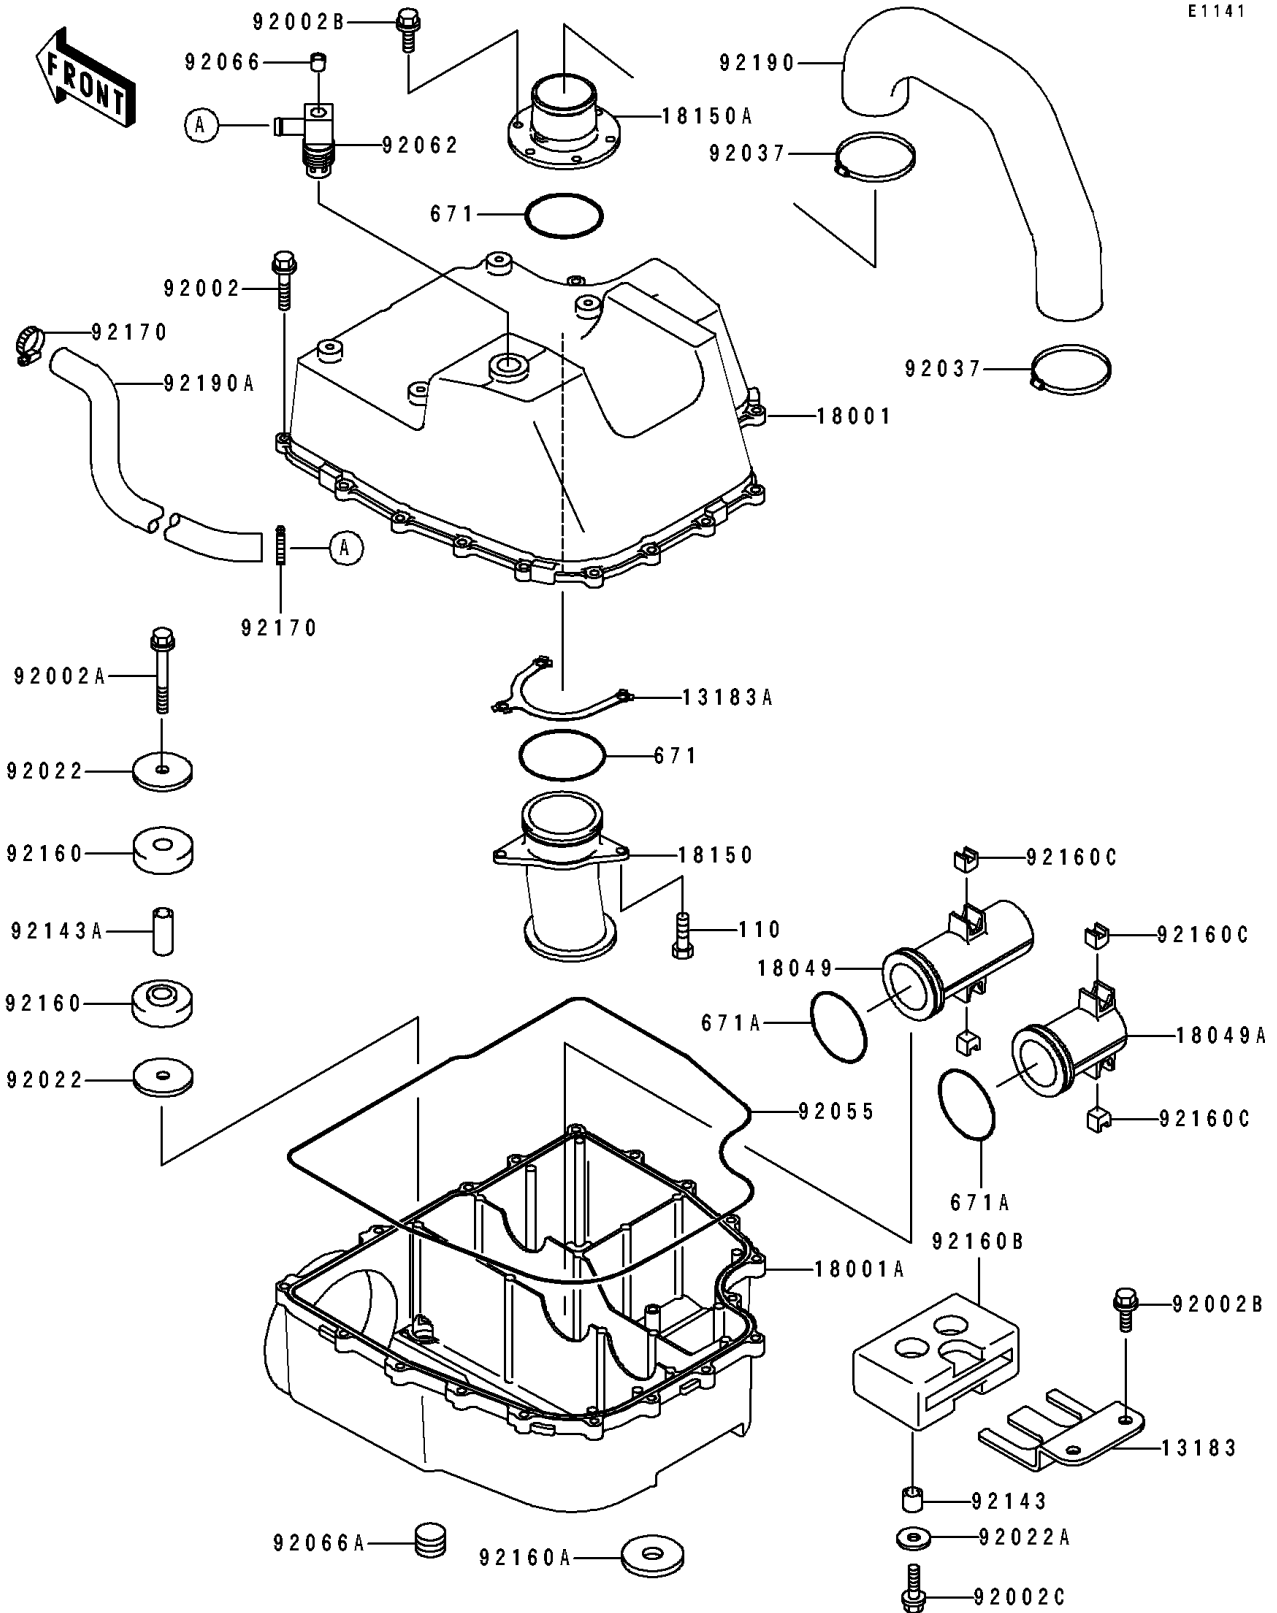

1993 JET SKI® Super Sport Xi PARTS DIAGRAM

Water Muffler

E1141

1993 JET SKI® Super Sport Xi PARTS LIST

Water Muffler

ITEM NAME	PART NUMBER	QUANTITY
PLATE (Ref # 13183)	13183-3760	1
PLATE (Ref # 13183A)	13183-3818	1
MUFFLER,WATER BOX,UPP (Ref # 18001)	18001-3754	1
MUFFLER,WATER BOX,LWR (Ref # 18001A)	18001-3755	1
PIPE-EXHAUST,L=120 (Ref # 18049)	18049-3734	1
PIPE-EXHAUST,L=77.5 (Ref # 18049A)	18049-3735	1
PIPE-MUFFLER,WATER (Ref # 18150)	18150-3701	1
PIPE-MUFFLER,WATER (Ref # 18150A)	18150-3702	1
BOLT,6X25 (Ref # 92002)	92002-3714	1
BOLT,6X45 (Ref # 92002A)	92002-3717	1
BOLT,6X16 (Ref # 92002B)	92002-3728	1
BOLT,6X20 (Ref # 92002C)	92002-3755	1
WASHER,6.5X32X3 (Ref # 92022)	92022-3749	1
WASHER (Ref # 92022A)	92022-567	1
CLAMP (Ref # 92037)	92037-3009	1
RING-O,WATER MUFFLER (Ref # 92055)	92055-3718	1
NOZZLE,WATER MUFFLER (Ref # 92062)	92062-3708	1
PLUG,OIL LINE,1/8X7 (Ref # 92066)	92066-1227	1
PLUG (Ref # 92066A)	92066-3719	1
COLLAR,7.5X10.5X9 (Ref # 92143)	92143-3714	1
COLLAR,7.5X10.5X24 (Ref # 92143A)	92143-3717	1
DAMPER,FR (Ref # 92160)	92160-3730	1
DAMPER,LWR (Ref # 92160A)	92160-3732	1
DAMPER,RR (Ref # 92160B)	92160-3774	1
DAMPER,WATER-MUFFLER (Ref # 92160C)	92160-3794	1
CLAMP (Ref # 92170)	92170-3718	1
TUBE,WATER BOX-TAIL PIPE (Ref # 92190)	92190-3880	1
TUBE,MUFFLER-WATER BOX (Ref # 92191)	92191-3723	1
BOLT,6X20 (Ref # 110)	110R0620	1

1993 JET SKI® Super Sport Xi PARTS LIST

Water Muffler

ITEM NAME	PART NUMBER	QUANTITY
O RING,60MM (Ref # 671)	671B2560	1
O RING,WATER-MUFFLER (Ref # 671A)	671C2550	1