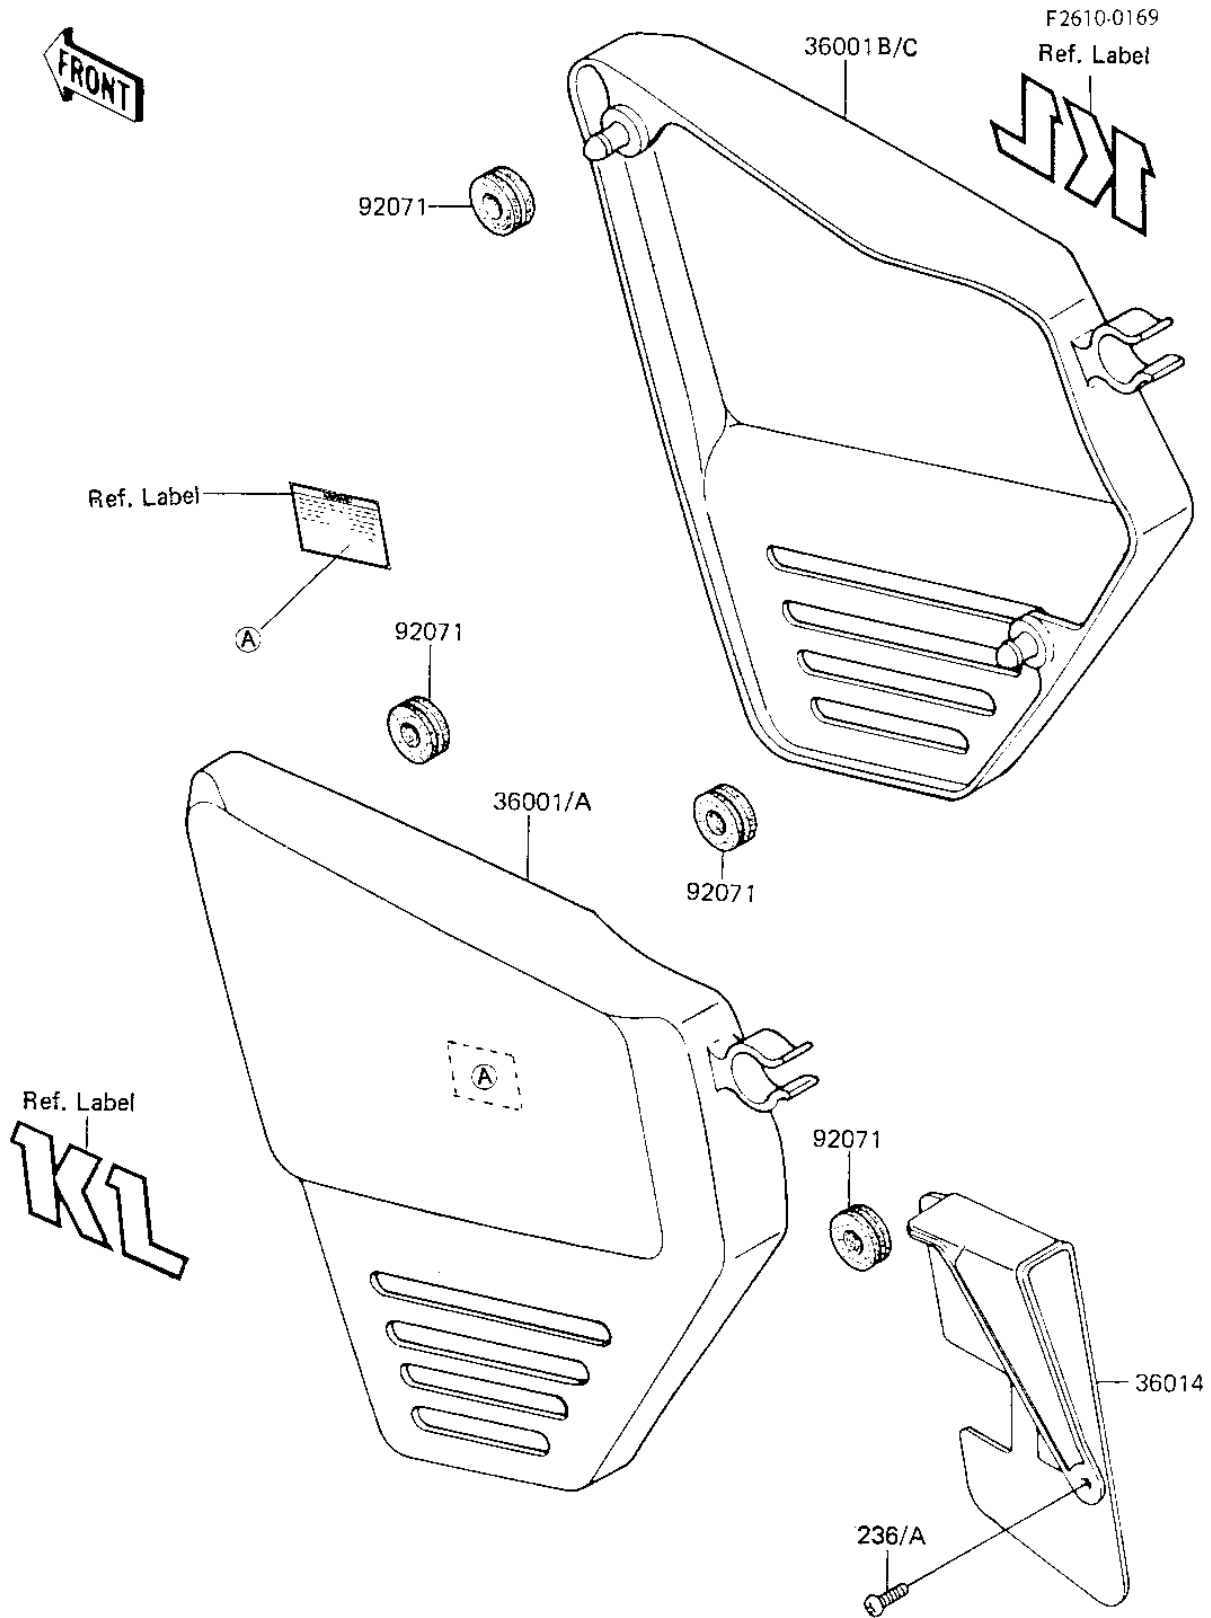

1983 KL250 PARTS DIAGRAM

SIDE COVERS/CHAIN COVER

1983 KL250 PARTS LIST

SIDE COVERS/CHAIN COVER

ITEM NAME	PART NUMBER	QUANTITY
COVER-SIDE,EBONY (Ref # 36001A)	36001-1059-6C	1
COVER-SIDE,EBONY (Ref # 36001C)	36001-1060-6C	1
CASE,CHAIN (Ref # 36014)	36014-1012	1
GROMMET (Ref # 92071)	92071-056	1
SCREW-PAN-WSP-CROS (Canada) (Ref # 236)	236B0614	1