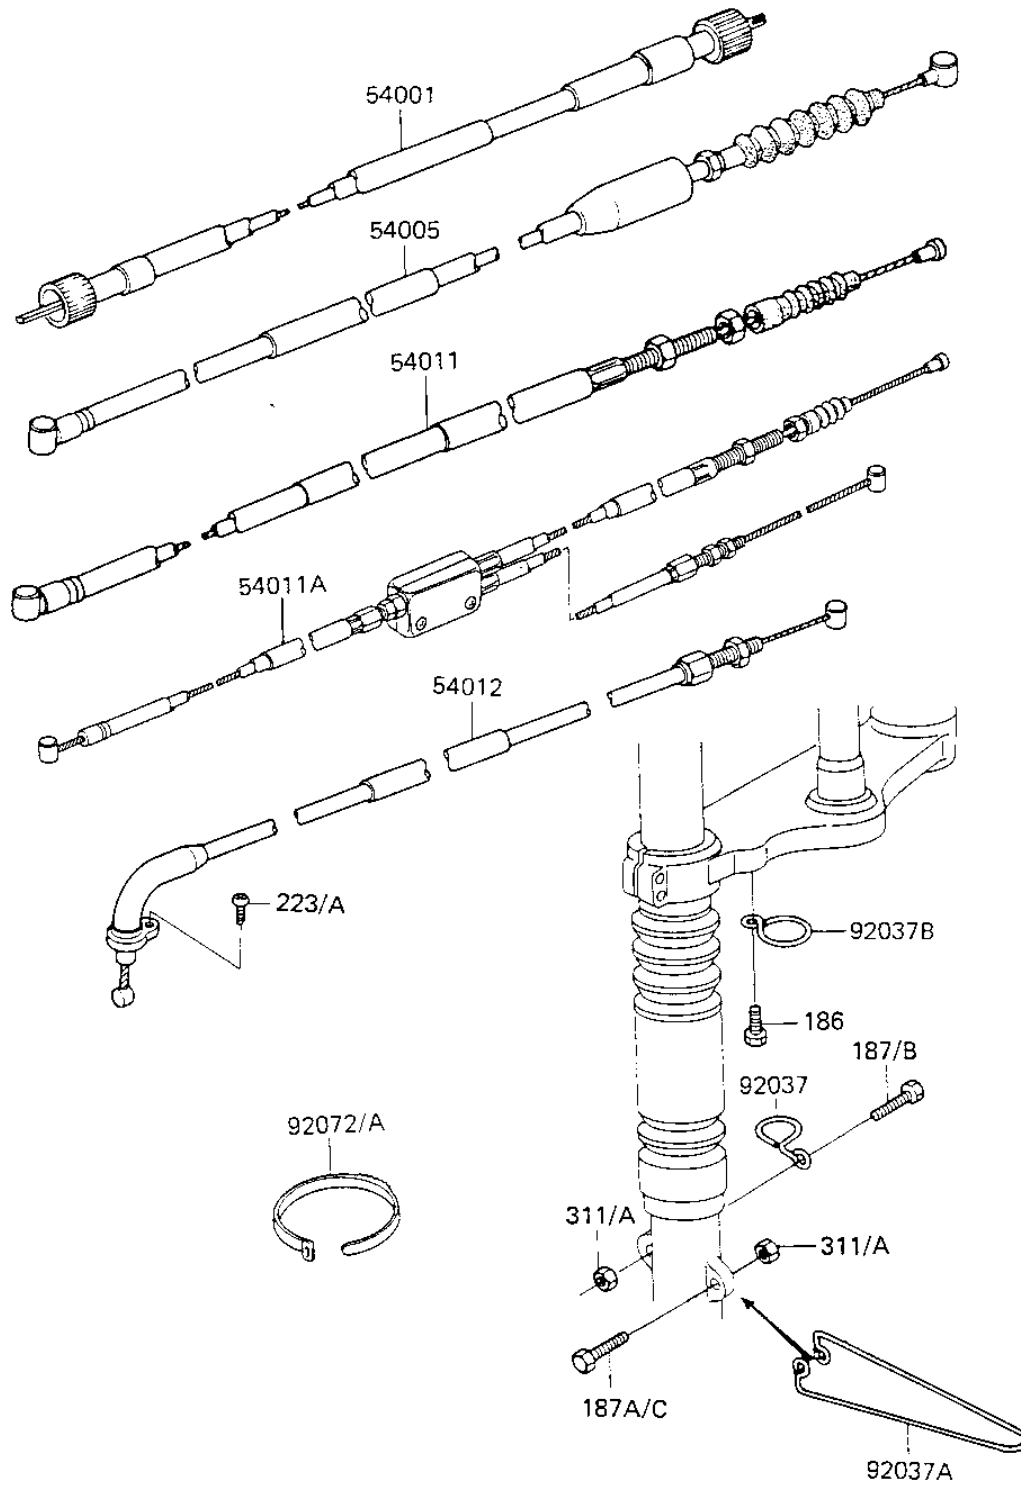

## 1983 KL250 PARTS DIAGRAM

CABLES

F2540-0168

## 1983 KL250 PARTS LIST

### CABLES

| ITEM NAME                          | PART NUMBER | QUANTITY |
|------------------------------------|-------------|----------|
| CABLE,SPEEDOMETER (Ref # 54001)    | 54001-1027  | 1        |
| CABLE,FR BRAKE (Ref # 54005)       | 54005-1017  | 1        |
| CABLE-CLUTCH (Ref # 54011)         | 54011-1144  | 1        |
| CABLE,THROTTLE (Ref # 54012)       | 54012-1032  | 1        |
| CLAMP,CABLE (Ref # 92037)          | 92037-092   | 1        |
| CLAMP,CABLE (Ref # 92037A)         | 92037-1014  | 1        |
| CLAMP,CABLE (Ref # 92037B)         | 92037-1034  | 1        |
| BAND,WIRING HARNESS (Ref # 92072A) | 92072-056   | 1        |
| BOLT 6X12 (WP) (Ref # 186)         | 186B0612    | 1        |
| BOLT-UPSET-WSP (Ref # 187)         | 187B0620    | 1        |
| BOLT-UPSET-WSP (Ref # 187A)        | 187B0625    | 1        |
| SCREW-PAN-WS-CROS (Ref # 223)      | 223B0510    | 1        |
| NUT 6MM (Ref # 311)                | 311B0600    | 1        |