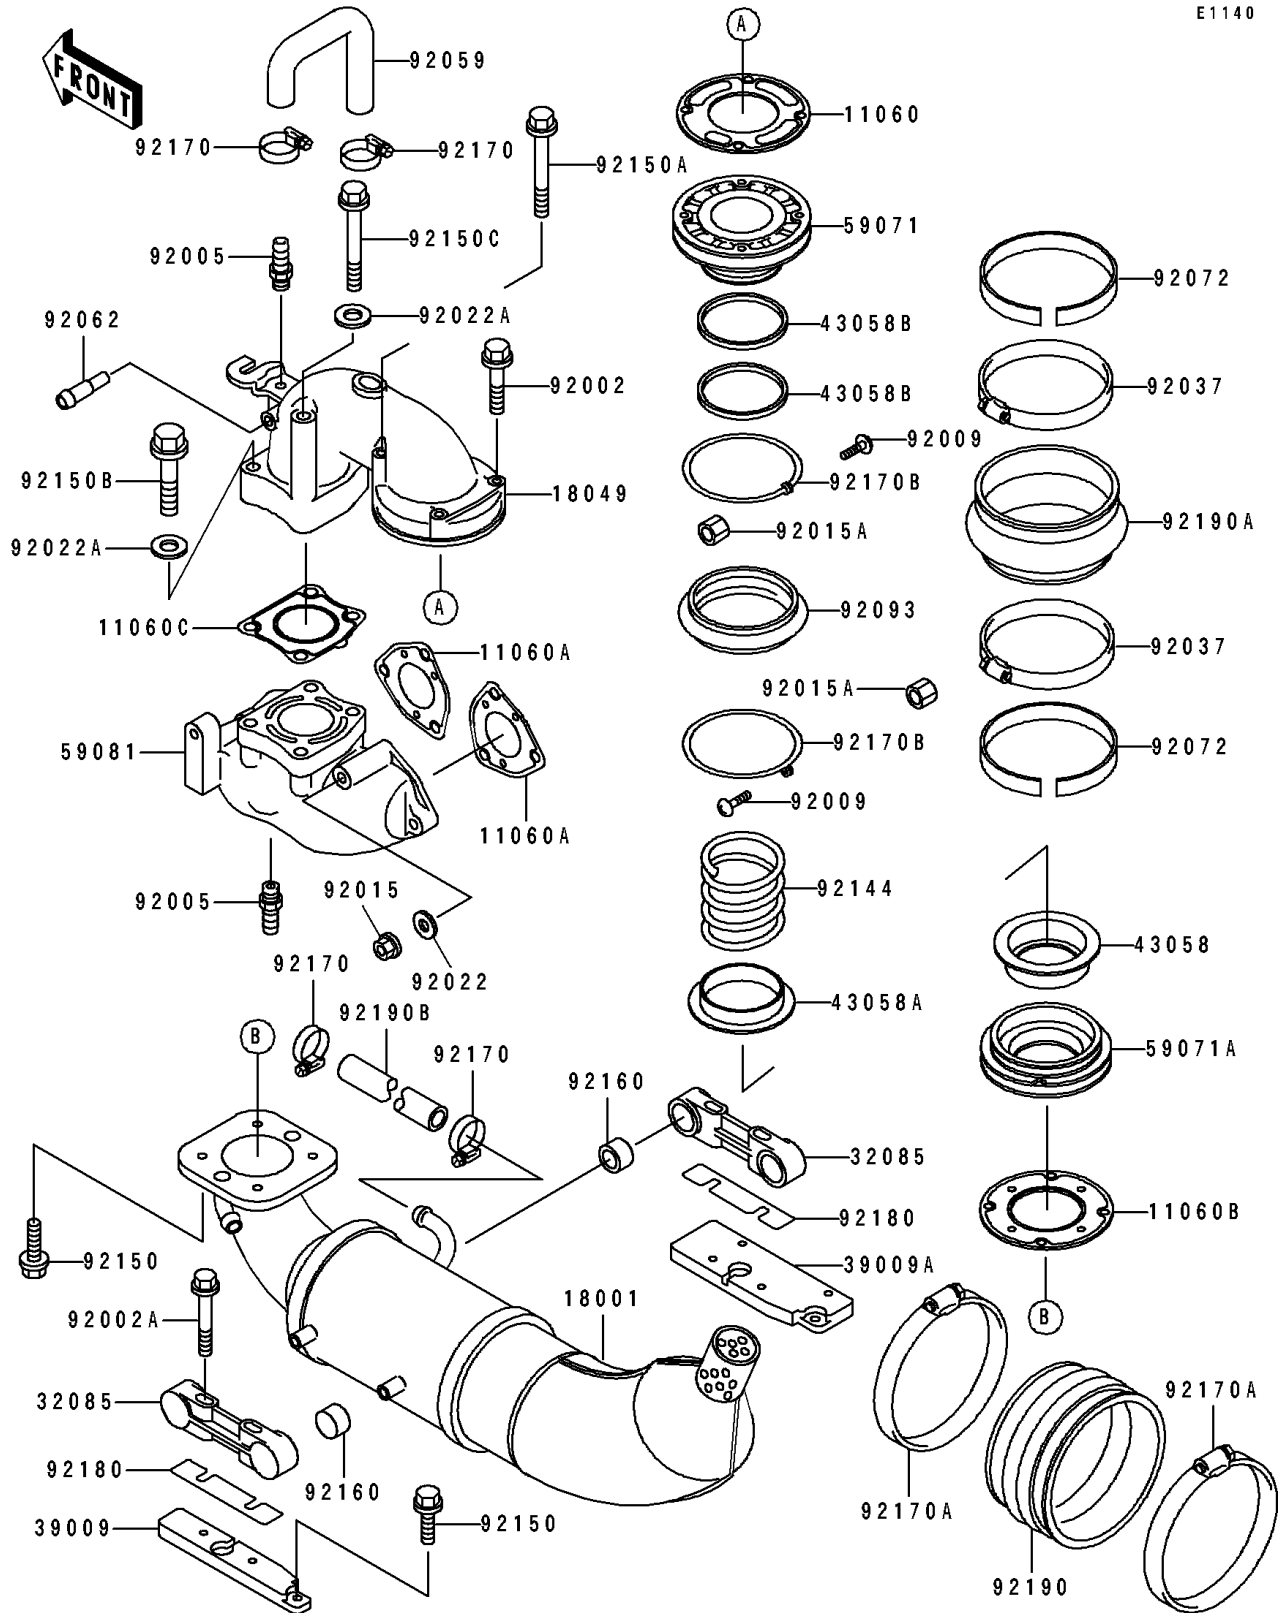

1993 JET SKI® Super Sport Xi PARTS DIAGRAM

Muffler(s)

E1140

1993 JET SKI® Super Sport Xi PARTS LIST

Muffler(s)

ITEM NAME	PART NUMBER	QUANTITY
GASKET,EXHAUST PIPE (Ref # 11060)	11060-3718	1
GASKET,EXHAUST PIPE (Ref # 11060A)	11060-3721	1
GASKET,MUFFLER (Ref # 11060B)	11060-3724	1
GASKET,EXHAUST MANIFOLD (Ref # 11060C)	11060-3732	1
MUFFLER (Ref # 18001)	18001-3747	1
PIPE-EXHAUST (Ref # 18049)	18049-3739	1
STOPPER (Ref # 32085)	32085-3713	1
BLOCK-MOUNT,LH (Ref # 39009)	39009-3707	1
BLOCK-MOUNT,RH (Ref # 39009A)	39009-3708	1
RING (Ref # 43058)	43058-3705	1
RING (Ref # 43058A)	43058-3706	1
RING (Ref # 43058B)	43058-3707	1
JOINT,UPP (Ref # 59071)	59071-3728	1
JOINT,LWR (Ref # 59071A)	59071-3729	1
MANIFOLD-EXHAUST (Ref # 59081)	59081-3713	1
BOLT,6X35 (Ref # 92002)	92002-3715	1
BOLT,6X45 (Ref # 92002A)	92002-3717	1
FITTING,HOSE (Ref # 92005)	92005-3712	1
SCREW,3X14 (Ref # 92009)	92009-3796	1
NUT,CAP,8MM (Ref # 92015)	92015-1371	1
NUT,3MM (Ref # 92015A)	92015-3825	1
WASHER,8.2X18X1.5 (Ref # 92022)	92022-1964	1
WASHER,10.2X20X1.5 (Ref # 92022A)	92022-3742	1
CLAMP (Ref # 92037)	92037-3706	1
TUBE,HEAD-EXHAUST (Ref # 92059)	92059-3872	1
NOZZLE (Ref # 92062)	92062-3705	1
BAND,ID=111 (Ref # 92072)	92072-3740	1
SEAL (Ref # 92093)	92093-3738	1
SPRING (Ref # 92144)	92144-3739	1

1993 JET SKI® Super Sport Xi PARTS LIST

Muffler(s)

ITEM NAME	PART NUMBER	QUANTITY
BOLT,6X18 (Ref # 92150)	92150-3729	1
BOLT,6X80 (Ref # 92150A)	92150-3761	1
BOLT,10X50 (Ref # 92150B)	92150-3819	1
BOLT,10X145 (Ref # 92150C)	92150-3820	1
DAMPER (Ref # 92160)	92160-3740	1
CLAMP (Ref # 92170)	92170-3718	1
CLAMP (Ref # 92170A)	92170-3721	1
CLAMP (Ref # 92170B)	92170-3731	1
SHIM (Ref # 92180)	92180-3701	1
TUBE (Ref # 92190)	92190-3709	1
TUBE,JOINT (Ref # 92190A)	92190-3712	1
TUBE,13X19X140 (Ref # 92191)	92191-3717	1