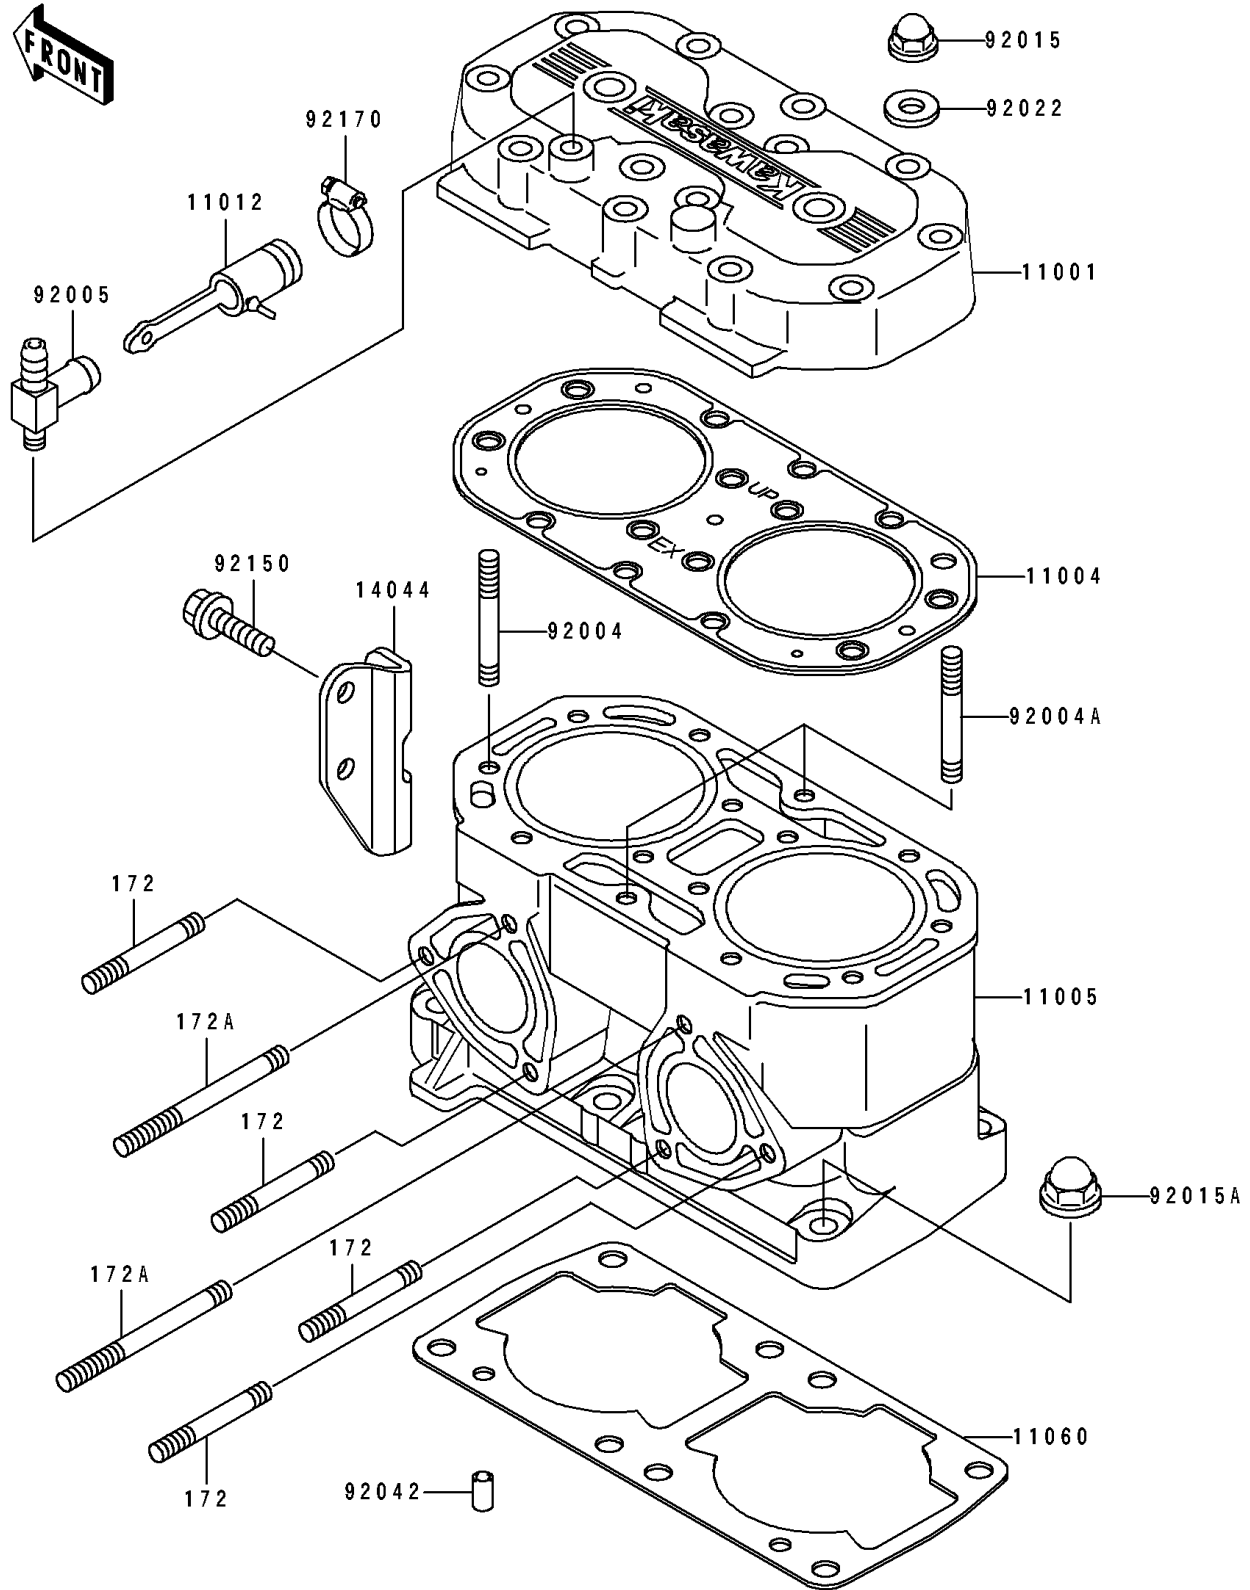

1993 JET SKI® Super Sport Xi PARTS DIAGRAM

Cylinder Head/Cylinder

E1110

1993 JET SKI® Super Sport Xi PARTS LIST

Cylinder Head/Cylinder

ITEM NAME	PART NUMBER	QUANTITY
HEAD-CYLINDER (Ref # 11001)	11001-3718	1
GASKET-HEAD (Ref # 11004)	11004-3708	1
CYLINDER-ENGINE (Ref # 11005)	11005-3722	1
CAP (Ref # 11012)	11012-3757	1
GASKET,CYLINDER BASE (Ref # 11060)	11060-3711	1
HOLDER-CABLE (Ref # 14044)	14044-3722	1
STUD,8X43 (Ref # 92004)	92004-3715	1
STUD,8X43 (Ref # 92004A)	92004-3719	1
FITTING (Ref # 92005)	92005-3711	1
NUT,CAP,8MM (Ref # 92015)	92015-1371	1
NUT,10MM (Ref # 92015A)	92015-1649	1
WASHER,8.2X18X1.5 (Ref # 92022)	92022-1964	1
PIN,DOWEL,6.3X8X14 (Ref # 92042)	92042-007	1
BOLT,8X16 (Ref # 92150)	92150-3722	1
CLAMP (Ref # 92170)	92170-3729	1
BOLT-STUD (Ref # 172)	172R0830	1
BOLT-STUD,8X75 (Ref # 172A)	172R0875	1