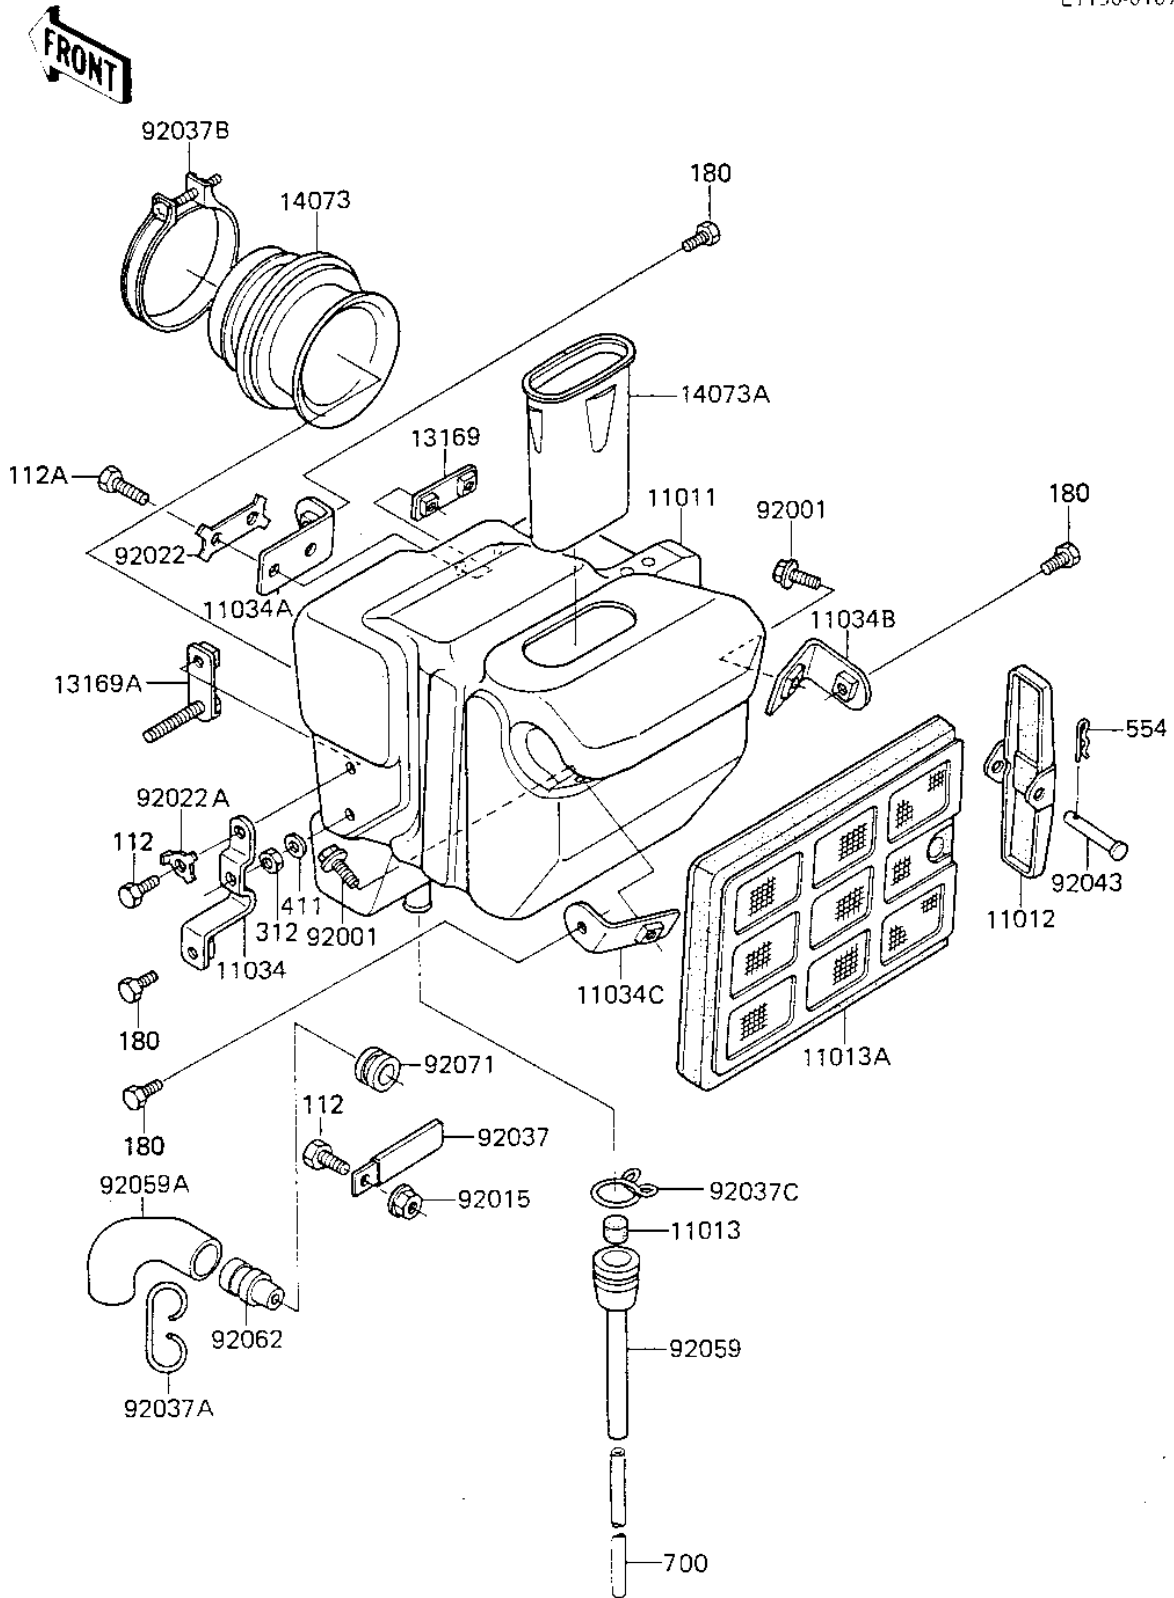

## 1983 KL250 PARTS DIAGRAM

AIR CLEANER

E1130-0107

## 1983 KL250 PARTS LIST

### AIR CLEANER

ITEM NAME	PART NUMBER	QUANTITY
CASE,AIR FILTER (Ref # 11011)	11011-1109	1
CAP,AIR FILTER (Ref # 11012)	11012-1236	1
ELEMENT,AIR CLNR (Ref # 11013)	11013-060	1
ELEMENT,AIR CLNR (Ref # 11013A)	11013-1018	1
BRACKET,AIR FILTER (Ref # 11034)	11034-1704	1
BRACKET,AIR FILTER (Ref # 11034A)	11034-1705	1
BRACKET,AIR FILTER (Ref # 11034B)	11034-1728	2
PLATE,AIR FILTER (Ref # 13169)	13169-1234	1
PLATE,AIR FILTER (Ref # 13169A)	13169-1606	1
DUCT,AIR FILTER (Ref # 14073)	14073-1025	1
DUCT,AIR FILTER CASE (Ref # 14073A)	14073-1041	1
BOLT,6X20 (Ref # 92001)	92001-1460	1
NUT-6MM (Ref # 92015)	92015-1078	1
WASHER,LOCK (Ref # 92022)	92022-1400	1
WASHER,LOCK (Ref # 92022A)	92022-1403	1
CLAMP,WIRING HARNESS (Ref # 92037)	92037-1069	1
CLAMP,MAGNETO LEAD (Ref # 92037A)	92037-1209	1
CLAMP (Ref # 92037B)	92037-171	1
CLAMP,BREATHER TUBE (Ref # 92037C)	92037-213	1
PIN (Ref # 92043)	92043-1113	1
TUBE,AIR CLNR DRAIN (Ref # 92059)	92059-1020	1
HOSE,BREATHER (Ref # 92059A)	92059-1158	1
NOZZLE,BREATHER TUBE (Ref # 92062)	92062-1010	1
GROMMET (Ref # 92071)	92071-1010	1
BOLT-UPSET,6X12 (Ref # 112)	112G0612	1
BOLT (Ref # 112A)	112B0618	1
BOLT 6X12 (Ref # 180)	180B0612	1
NUT 6MM (Ref # 312)	312B0600	1
WASHER PLAIN 6MM (Ref # 411)	411B0600	1

## 1983 KL250 PARTS LIST

AIR CLEANER

ITEM NAME	PART NUMBER	QUANTITY
PIN,SNAP (Ref # 554)	554A0600	1
TUBE,5X7X170 (Ref # 700)	700S05170	1