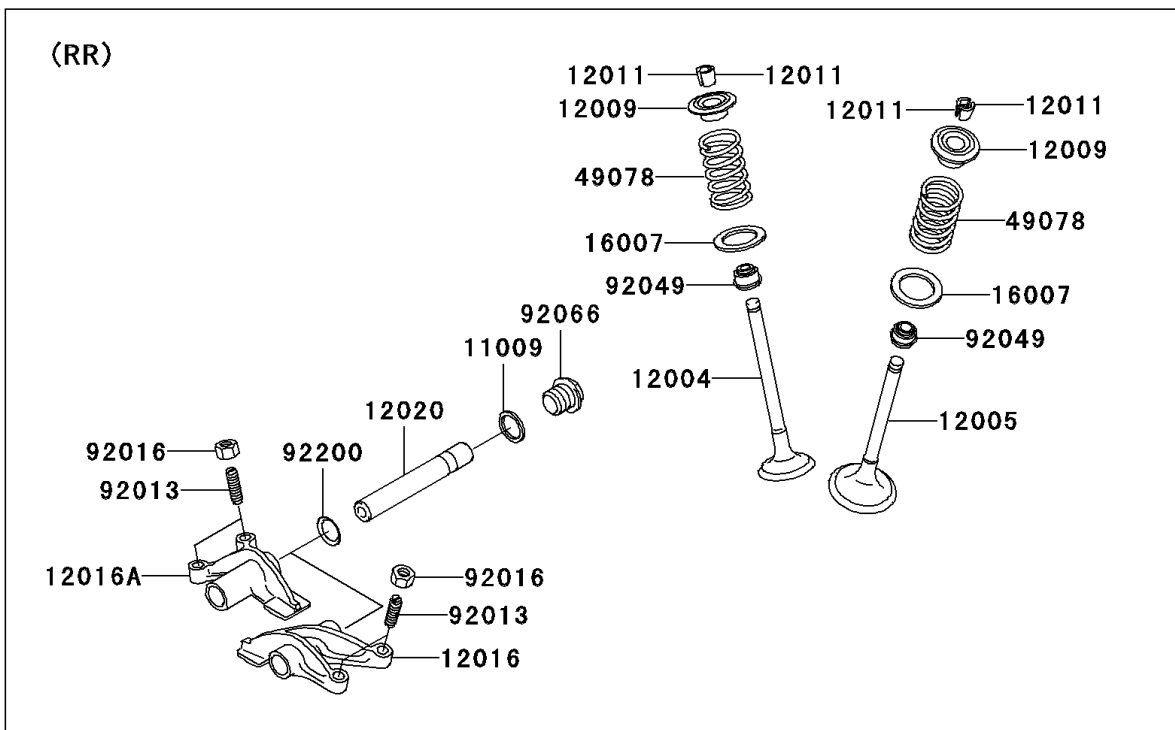

2008 Teryx® 750 4x4 NRA Outdoors™ PARTS DIAGRAM

Valve(s)

E1210

2008 Teryx® 750 4x4 NRA Outdoors™ PARTS LIST

Valve(s)

ITEM NAME	PART NUMBER	QUANTITY
GASKET,14X18X1.5 (Ref # 11009)	11009-1430	1
VALVE-INTAKE (Ref # 12004)	12004-0007	1
VALVE-EXHAUST (Ref # 12005)	12005-0047	1
RETAINER-VALVE SPRING (Ref # 12009)	12009-1056	1
COLLET (Ref # 12011)	12011-1051	1
ARM-ROCKER,EXHAUST (Ref # 12016)	12016-1128	1
ARM-ROCKER,INTAKE (Ref # 12016A)	12016-1129	1
SHAFT-ROCKER (Ref # 12020)	12020-0004	1
SEAT-SPRING,17.5X23.8X0.5 (Ref # 16007)	16007-1178	1
SPRING-ENGINE VALVE (Ref # 49078)	49078-0014	1
SCREW,6MM (Ref # 92013)	92013-009	1
NUT,6MM (Ref # 92016)	92016-061	1
SEAL-OIL,VSB58.558 (Ref # 92049)	92049-1218	1
PLUG,DRAIN (Ref # 92066)	92066-2196	1
WASHER,13X17X0.3 (Ref # 92200)	92200-1508	1