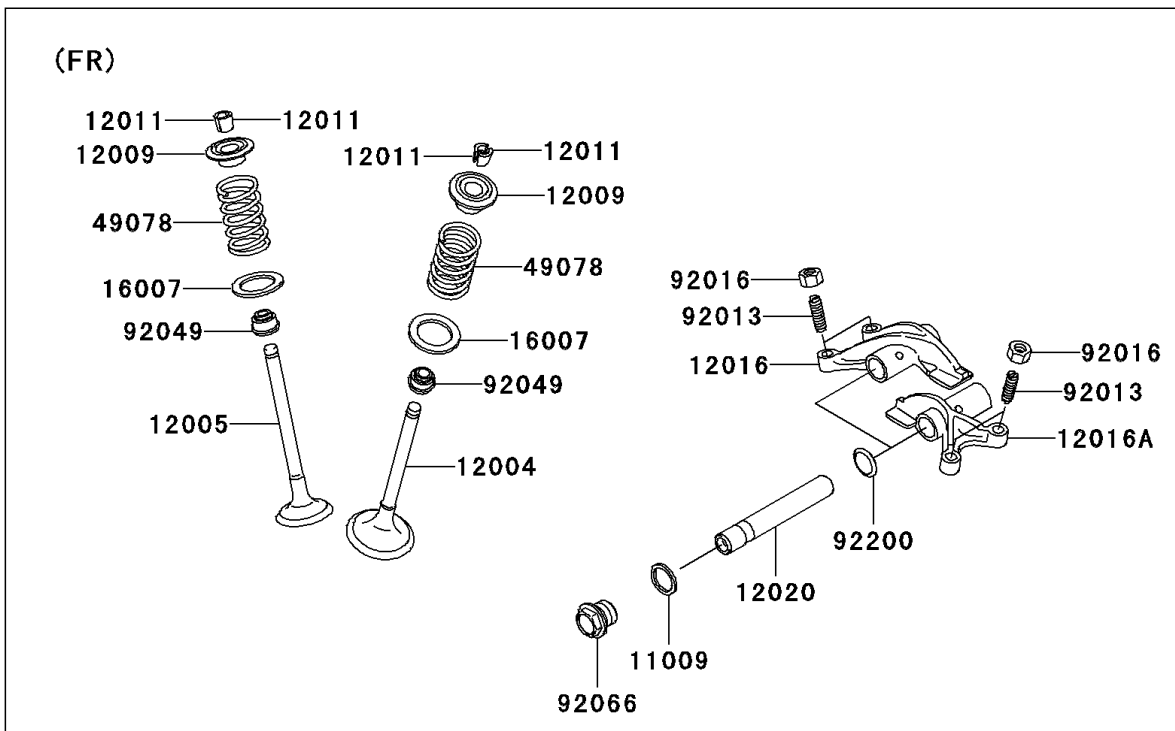

2008 Teryx® 750 4x4 NRA Outdoors™ PARTS DIAGRAM

Valve(s)

E1210

2008 Teryx® 750 4x4 NRA Outdoors™ PARTS LIST

Valve(s)

ITEM NAME	PART NUMBER	QUANTITY
GASKET,14X18X1.5 (Ref # 11009)	11009-1430	1
VALVE-INTAKE (Ref # 12004)	12004-0007	1
VALVE-EXHAUST (Ref # 12005)	12005-0047	1
RETAINER-VALVE SPRING (Ref # 12009)	12009-1056	1
COLLET (Ref # 12011)	12011-1051	1
ARM-ROCKER,EXHAUST (Ref # 12016)	12016-1128	1
ARM-ROCKER,INTAKE (Ref # 12016A)	12016-1129	1
SHAFT-ROCKER (Ref # 12020)	12020-0004	1
SEAT-SPRING,17.5X23.8X0.5 (Ref # 16007)	16007-1178	1
SPRING-ENGINE VALVE (Ref # 49078)	49078-0014	1
SCREW,6MM (Ref # 92013)	92013-009	1
NUT,6MM (Ref # 92016)	92016-061	1
SEAL-OIL,VSB58.558 (Ref # 92049)	92049-1218	1
PLUG,DRAIN (Ref # 92066)	92066-2196	1
WASHER,13X17X0.3 (Ref # 92200)	92200-1508	1