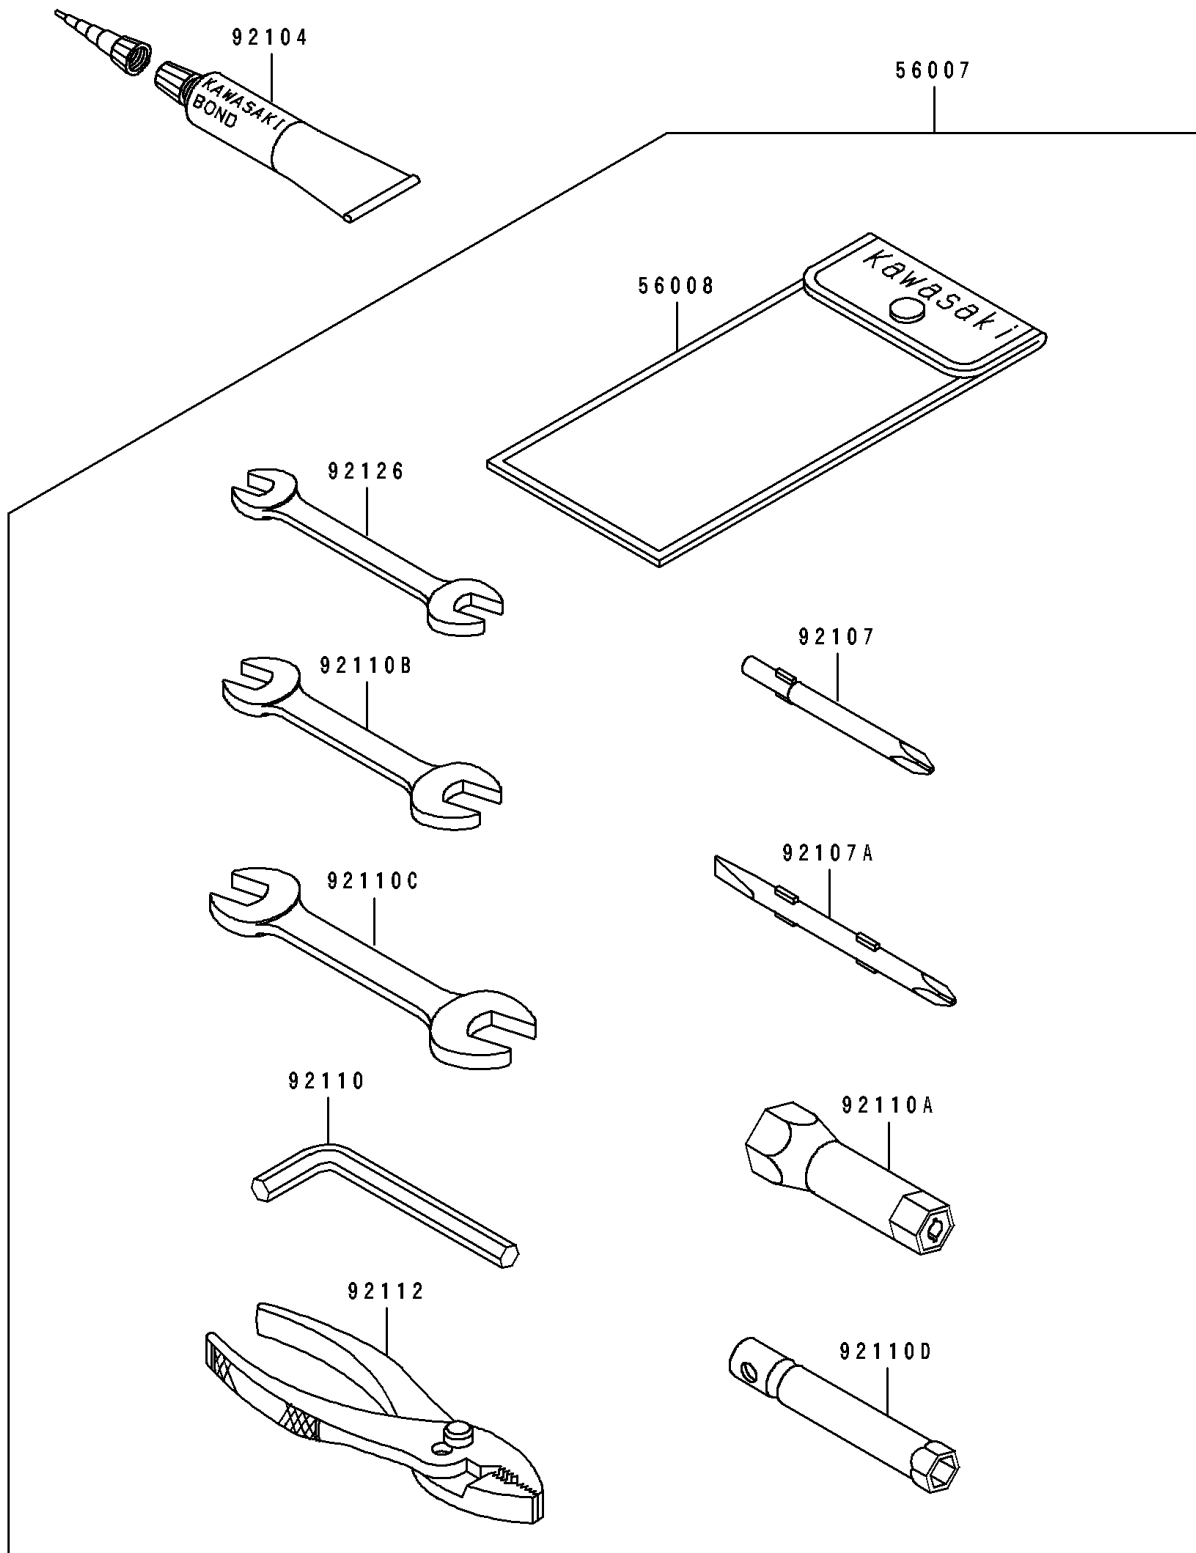

1992 JET SKI® 750 SS PARTS DIAGRAM

Owner's Tools

F3182

1992 JET SKI® 750 SS PARTS LIST

Owner's Tools

ITEM NAME	PART NUMBER	QUANTITY
TOOL-KIT (Ref # 56007)	56007-3710	1
BAG,TOOL (Ref # 56008)	56008-1007	1
GASKET-LIQUID,TUBE,100G,SILVER (Ref # 92104)	92104-002	1
TOOL-DRIVER,#3PHILLIPS (Ref # 92107)	92107-005	1
TOOL-DRIVER,#2PHILLIPS&SLOT (Ref # 92107A)	92107-1051	1
TOOL-WRENCH,ALLEN,5MM (Ref # 92110)	92110-1015	1
TOOL-WRENCH,BOX,21MM (Ref # 92110A)	92110-1113	1
TOOL-WRENCH,OPEN END,10X12 (Ref # 92110B)	92110-1152	1
TOOL-WRENCH,OPEN END,14X17 (Ref # 92110C)	92110-1153	1
TOOL-WRENCH,BOX,10MM (Ref # 92110D)	92110-1156	1
TOOL-PLIERS (Ref # 92112)	92112-003	1
TOOL-WRENCH,OPEN END,8X10 (Ref # 92126)	92126-001	1