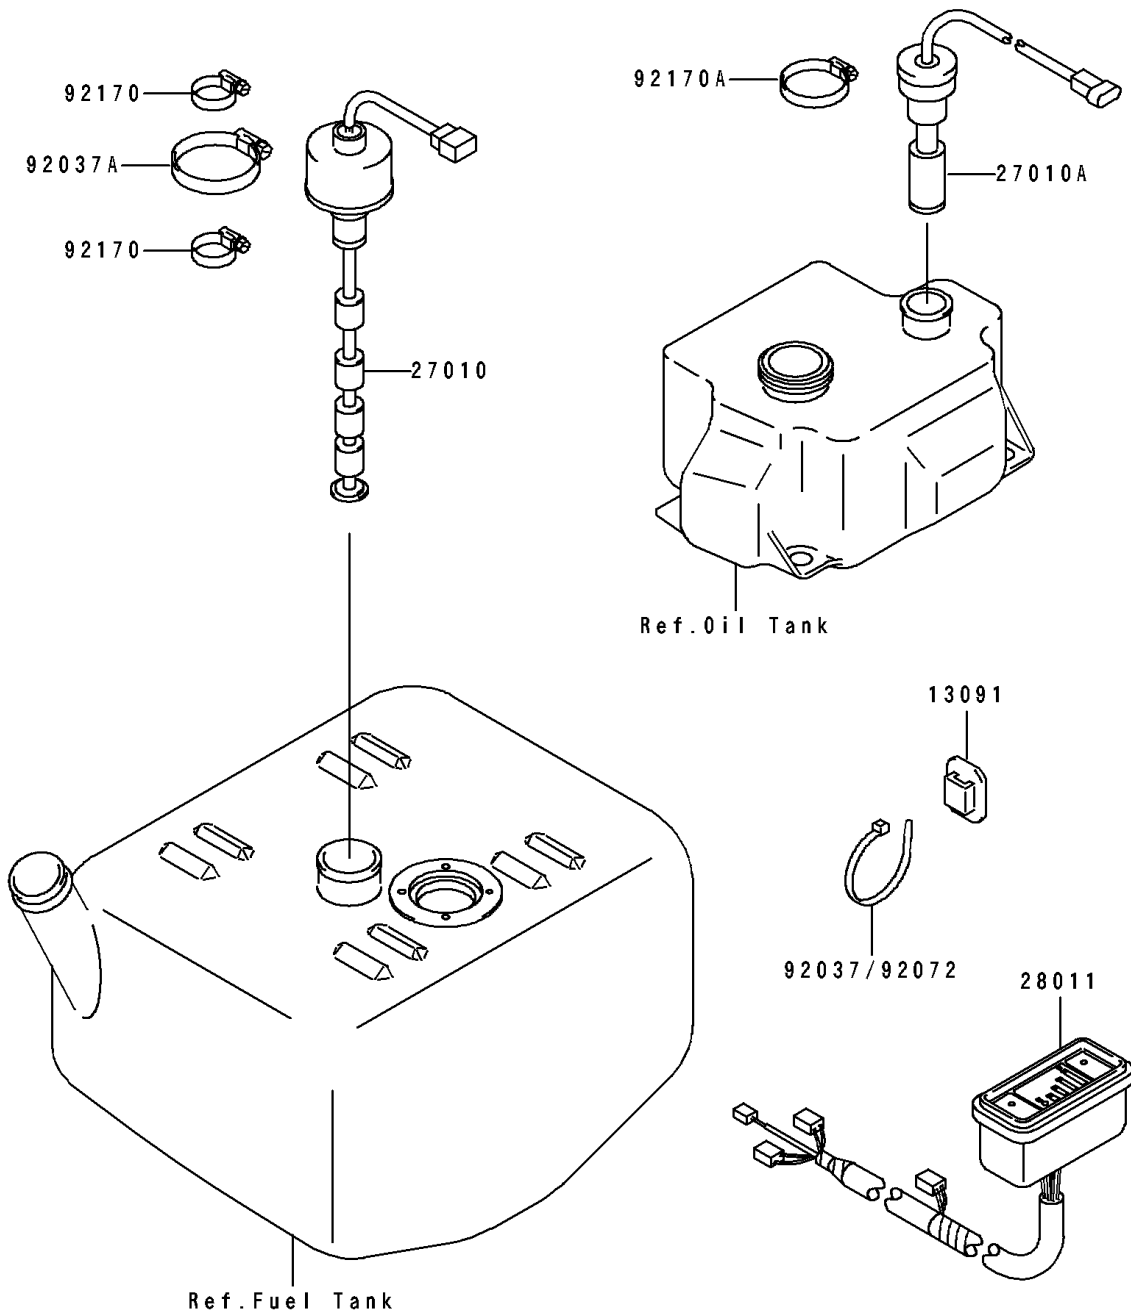

## 1992 JET SKI® 750 SS PARTS DIAGRAM

Meters

F3179

## 1992 JET SKI® 750 SS PARTS LIST

Meters

ITEM NAME	PART NUMBER	QUANTITY
HOLDER,BAND (Ref # 13091)	13091-3764	1
SWITCH,FUEL LEVEL (Ref # 27010)	27010-3727	1
SWITCH,OIL LEVEL (Ref # 27010A)	27010-3729	1
METER,FUEL (Ref # 28011)	28011-3702	1
CLAMP (Ref # 92037)	92037-1173	1
CLAMP (Ref # 92037A)	92037-3009	1
BAND (Ref # 92072)	92072-3778	1
CLAMP (Ref # 92170)	92170-3718	1
CLAMP (Ref # 92170A)	92170-3734	1