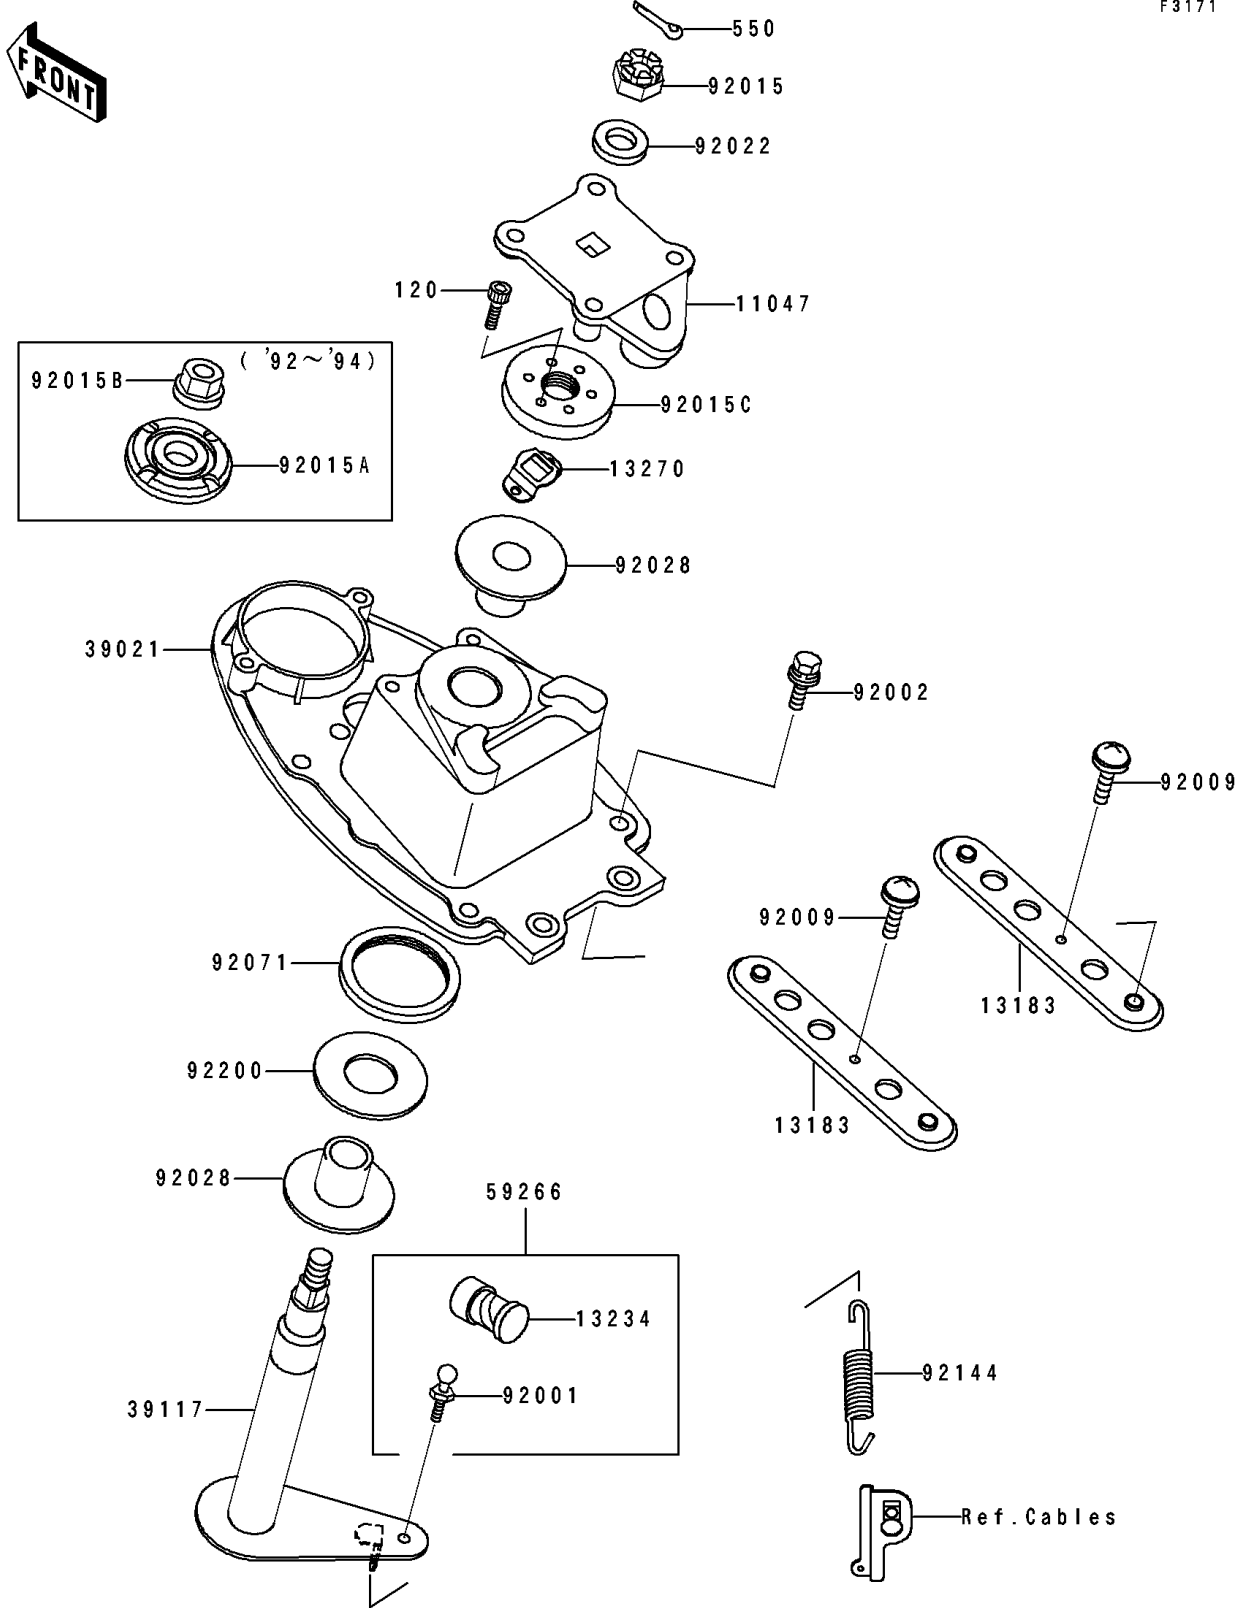

1992 JET SKI® 750 SS PARTS DIAGRAM

Handle Pole

F3171

1992 JET SKI® 750 SS PARTS LIST

Handle Pole

ITEM NAME	PART NUMBER	QUANTITY
BRACKET,HANDLE HOLDER (Ref # 11047)	11047-3759	1
PLATE,HANDLE POLE BRACKET (Ref # 13183)	13183-3806	1
SHAFT-COMP,JOINT (Ref # 13234)	13234-3708	1
BRACKET-HANDLE POLE (Ref # 39021)	39021-3704	1
SHAFT-STRG (Ref # 39117)	39117-3706	1
JOINT-BALL (Ref # 59266)	59266-3707	1
BOLT,BALL,6MM (Ref # 92001)	92001-3703	1
BOLT,8X25 (Ref # 92002)	92002-3774	1
SCREW,5X16 (Ref # 92009)	92009-3789	1
NUT,CASTLE,14MM (Ref # 92015)	92015-3805	1
NUT,STEERING,20MM (Ref # 92015A)	92015-3826	1
NUT,STEERING,LOCK,20MM (Ref # 92015B)	92015-3827	1
WASHER,15X34X2.0 (Ref # 92022)	92022-3738	1
BUSHING,STEERING (Ref # 92028)	92028-3748	1
GROMMET (Ref # 92071)	92071-3792	1
SPRING (Ref # 92144)	92144-3737	1
WASHER,32.5X70X2 (Ref # 92200)	92200-3718	1
PIN-COTTER,3X35 (Ref # 550)	550S3035	1