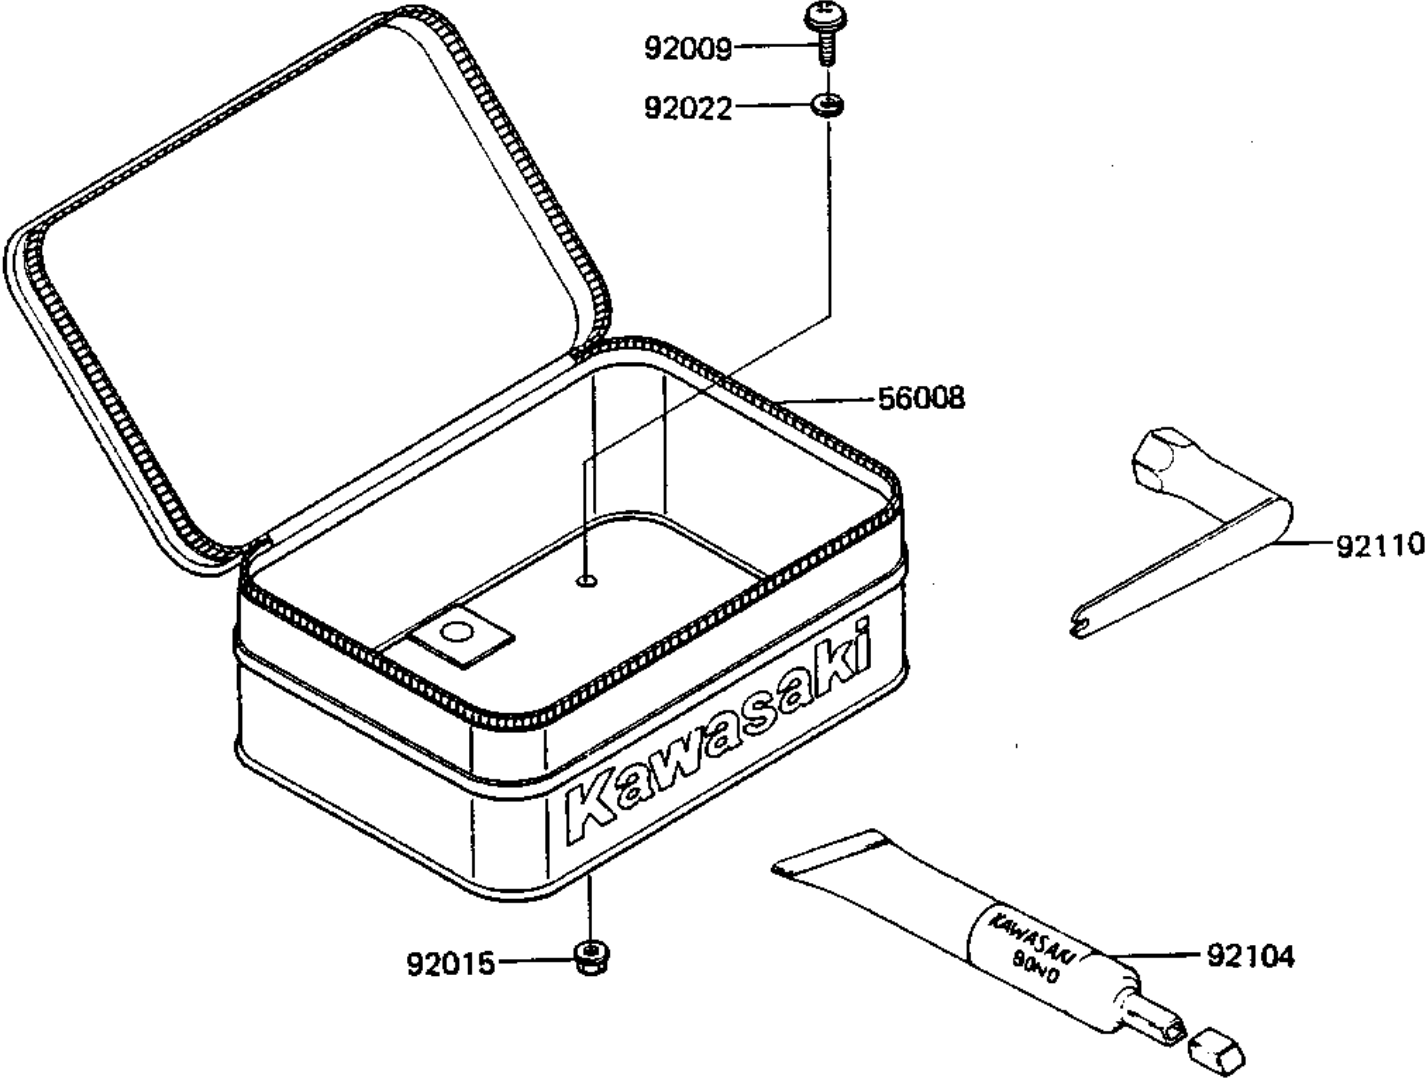

1983 KDX™250 PARTS DIAGRAM

OWNER TOOLS/TOOL CASE

F2810-0135

1983 KDX™250 PARTS LIST

OWNER TOOLS/TOOL CASE

ITEM NAME	PART NUMBER	QUANTITY
BAG,TOOL (Ref # 56008)	56008-1020	1
SCREW,6X14 (Ref # 92009)	92009-1287	1
NUT-6MM (Ref # 92015)	92015-1078	1
WASHER 6.5X20X1.6T (Ref # 92022)	92022-125	1
LIQUID GASKET (Ref # 92104)	92104-002	1
TOOL-WRENCH,BOX&SPOKE (Ref # 92110)	92110-1041	1