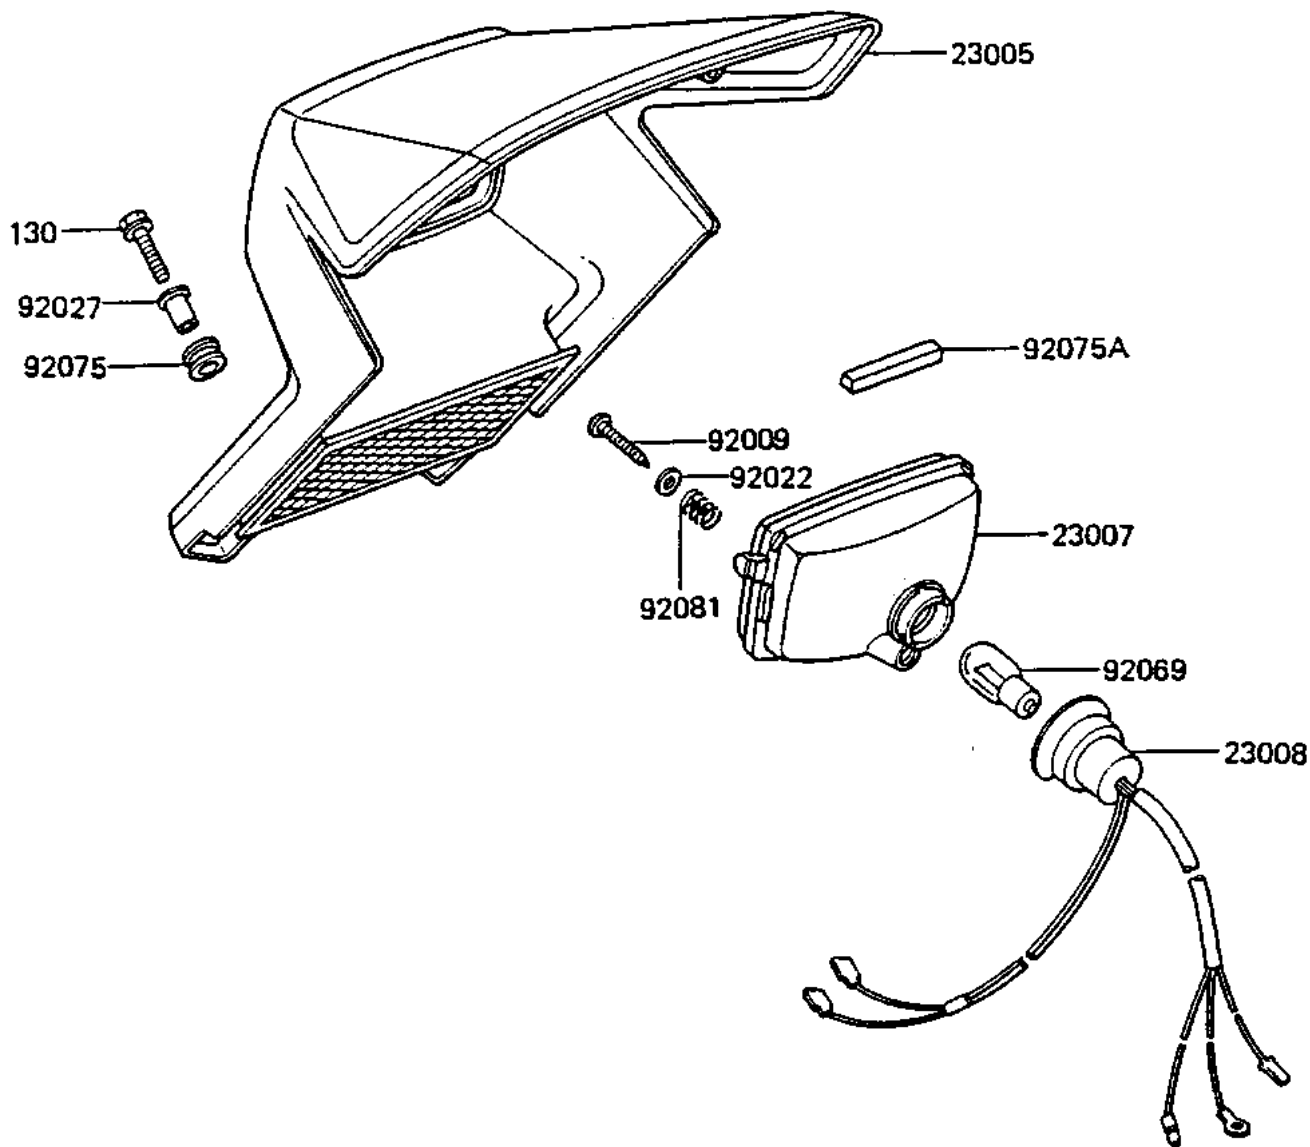

1983 KDX™250 PARTS DIAGRAM

HEADLIGHT

F2710-0168

1983 KDX™250 PARTS LIST

HEADLIGHT

ITEM NAME	PART NUMBER	QUANTITY
BODY-COMP-HEAD LAMP (Ref # 23005)	23005-1057-AC	1
LENS-COMP,HEAD LAMP (Ref # 23007)	23007-1160	1
SOCKET-ASSY,HEAD LAMP (Ref # 23008)	23008-1249	1
SCREW,4X30 (Ref # 92009)	92009-1139	1
WASHER-FOCUS ADJUST (Ref # 92022)	23021-008	1
COLLAR (Ref # 92027)	92027-1045	1
BULB 6V 25/25W (Ref # 92069)	92069-031	1
DAMPER RUBBER (Ref # 92075)	92075-1028	1
DAMPER,HEAD LAMP (Ref # 92075A)	92075-1430	1
SPRING,FOUCUS ADJUSTI (Ref # 92081)	92081-1519	1
BOLT-FLANGED,6X18 (Ref # 130)	130G0618	1