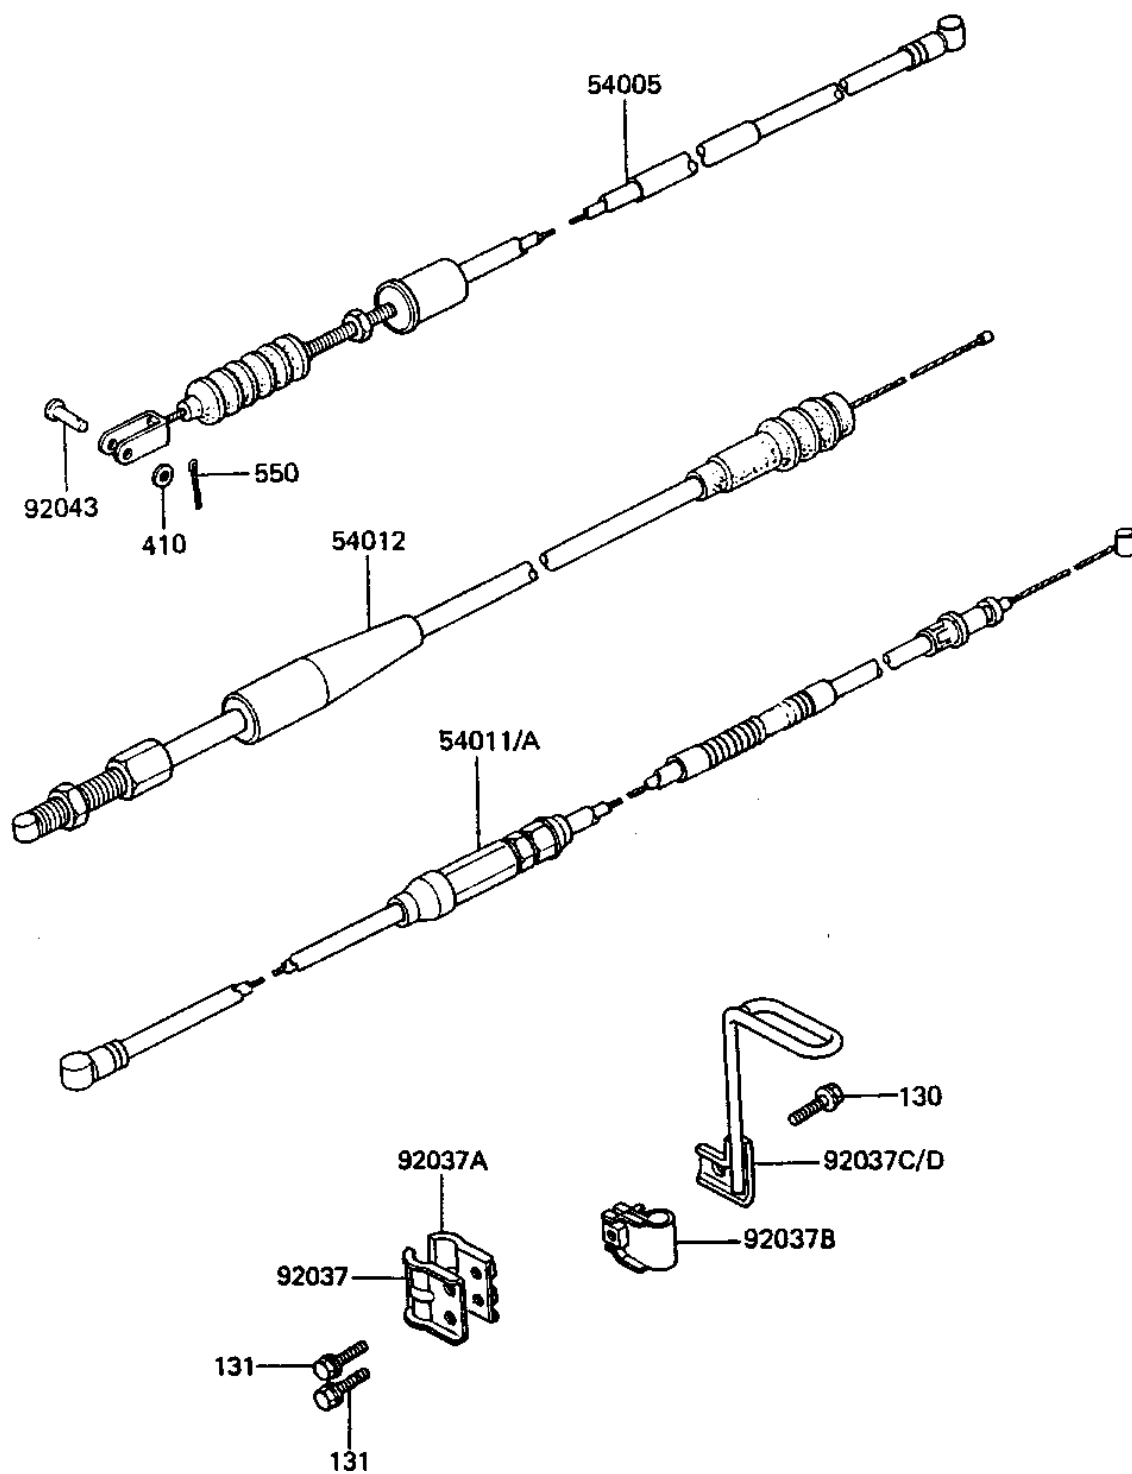

1983 KDX™250 PARTS DIAGRAM

CABLES

F2540-0109

1983 KDX™250 PARTS LIST

CABLES

ITEM NAME	PART NUMBER	QUANTITY
CABLE-BRAKE (Ref # 54005)	54005-1043	1
CABLE-CLUTCH (Ref # 54011)	54011-1209	1
CABLE-THROTTLE (Ref # 54012)	54012-1118	1
CLAMP,BRAKE HOSE,OUTE (Ref # 92037)	92037-1331	1
CLAMP,BRAKE HOSE,INNE (Ref # 92037A)	92037-1332	1
CLAMP,CABLE (Ref # 92037B)	92037-1376	1
CLAMP,METER CABLE (Ref # 92037C)	92037-1402	1
PIN-BRAKE ROD FITTING (Ref # 92043)	92043-064	1
BOLT-FLANGED,6X18 (Ref # 130)	130G0618	1
BOLT-FLANGED (Ref # 131)	131G0516	1
WASHER PLAIN 6MM (Ref # 410)	410B0600	1
PIN COTTER 2.0X15 (Ref # 550)	550D2015	1