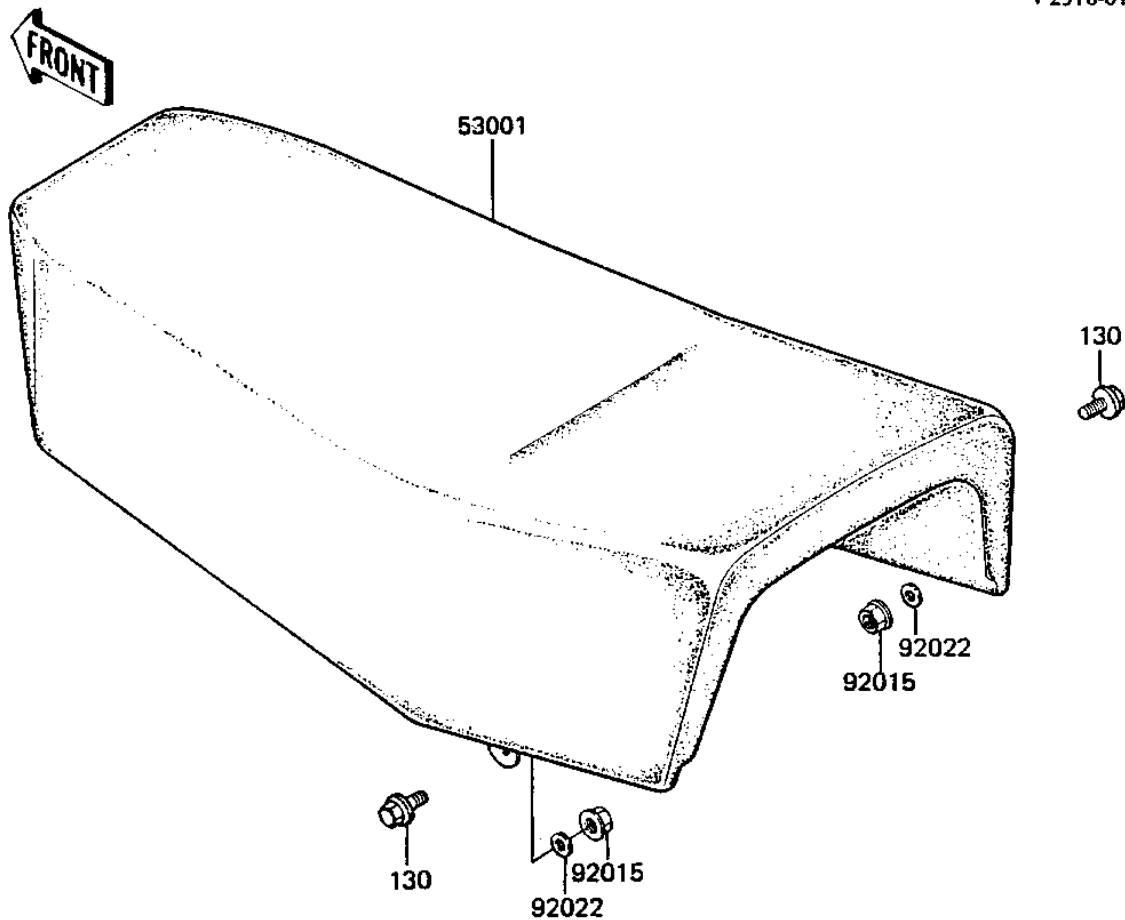

1983 KDX™250 PARTS DIAGRAM

SEAT

F2510-0115

1983 KDX™250 PARTS LIST

SEAT

| ITEM NAME | PART NUMBER | QUANTITY |
|----------------------------------|-------------|----------|
| SEAT-ASSY (Ref # 53001) | 53001-1262 | 1 |
| NUT-6MM (Ref # 92015) | 92015-1078 | 1 |
| WASHER 6.5X20X1.6T (Ref # 92022) | 92022-125 | 1 |
| BOLT,FLANGED,6X35 (Ref # 130) | 130H0635 | 1 |