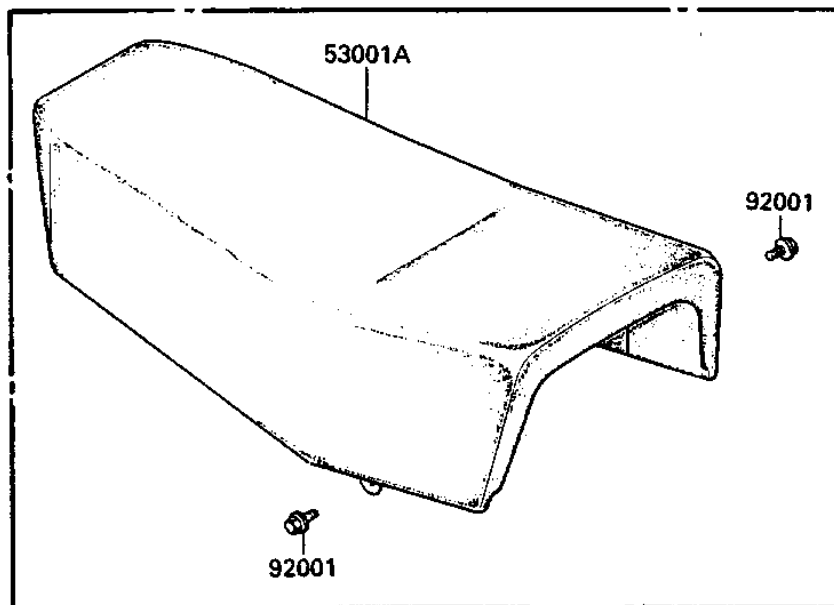

1983 KDX™250 PARTS DIAGRAM

SEAT

F2510-0115

1983 KDX™250 PARTS LIST

SEAT

| ITEM NAME | PART NUMBER | QUANTITY |
|----------------------------------|-------------|----------|
| SEAT-ASSY (Ref # 53001) | 53001-1262 | 1 |
| NUT-6MM (Ref # 92015) | 92015-1078 | 1 |
| WASHER 6.5X20X1.6T (Ref # 92022) | 92022-125 | 1 |
| BOLT,FLANGED,6X35 (Ref # 130) | 130H0635 | 1 |