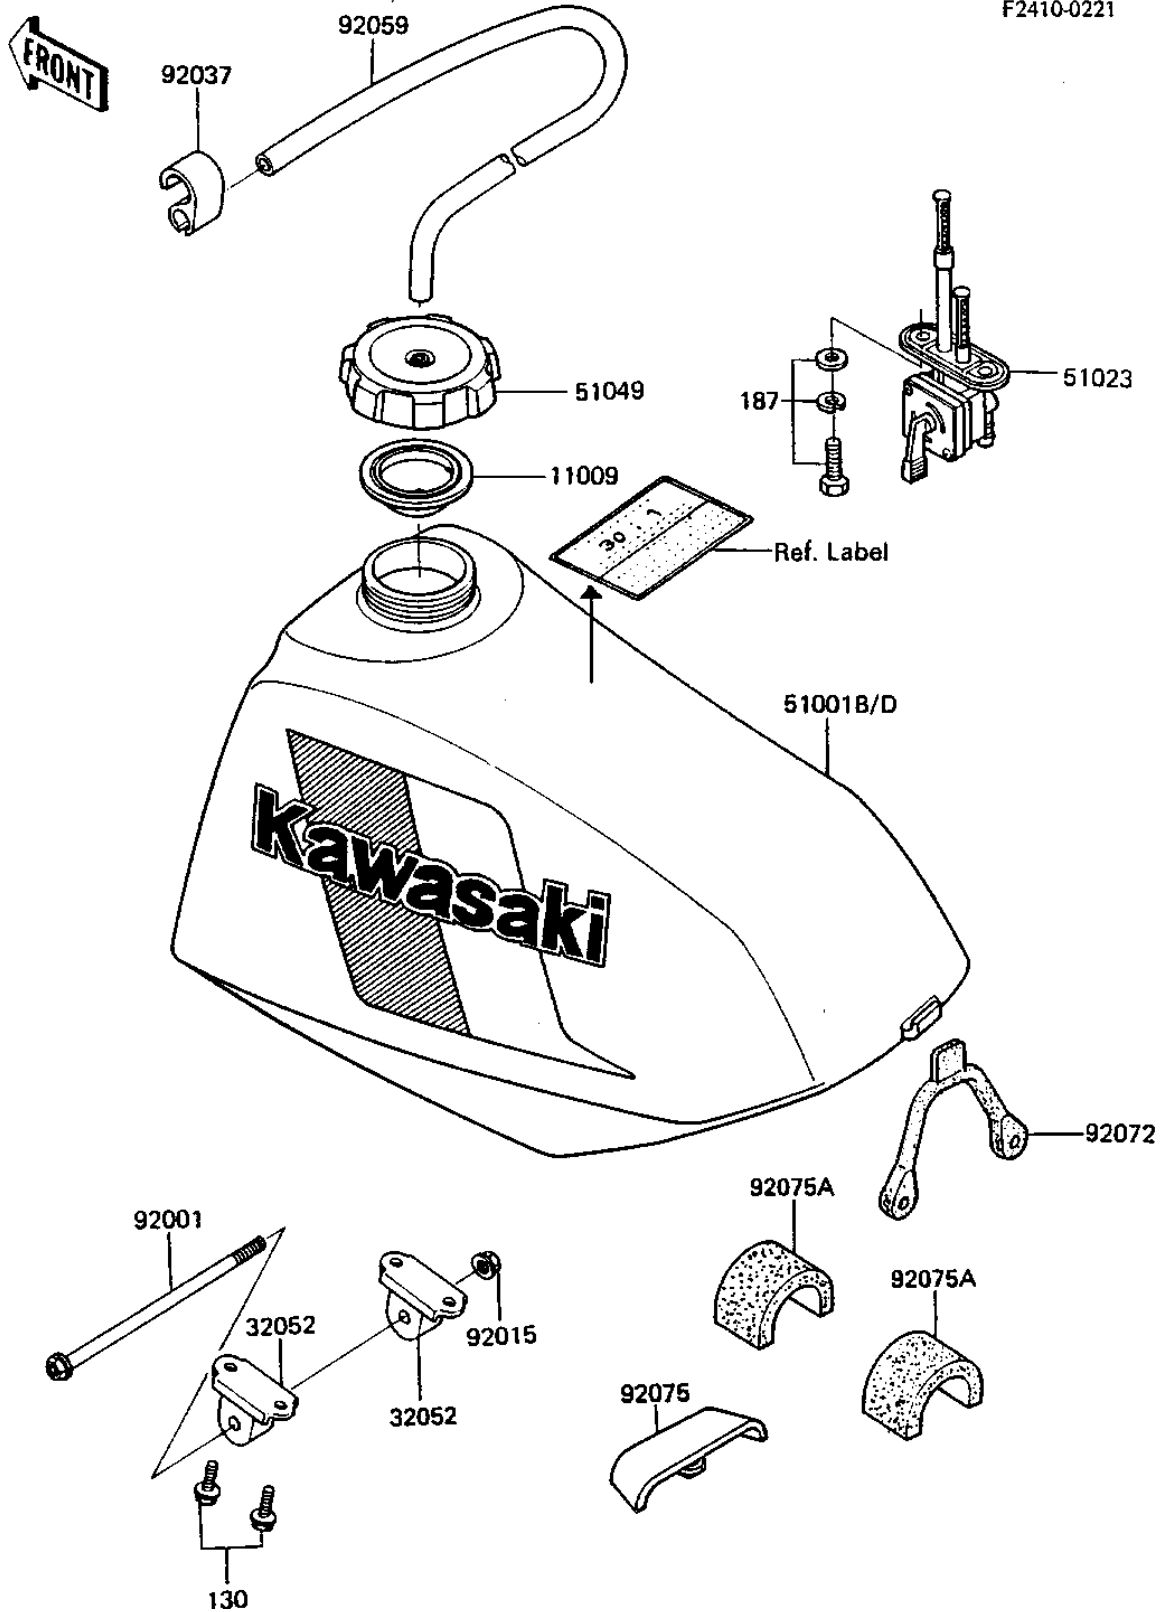

1983 KDX™250 PARTS DIAGRAM

FUEL TANK

F2410-0221

1983 KDX™250 PARTS LIST

FUEL TANK

ITEM NAME	PART NUMBER	QUANTITY
GASKET,FUEL TANK CAP (Ref # 11009)	11009-1276	1
BRACKET-TANK (Ref # 32052)	32052-1104	1
TANK-COMP-FUEL,L.GREE (Ref # 51001B)	51001-5292-6W	1
TAP-ASSY (Ref # 51023)	51023-1045	1
CAP-TANK,FUEL (Ref # 51049)	51049-1007	1
BOLT (Ref # 92001)	92001-1501	1
NUT-6MM (Ref # 92015)	92015-1078	1
CLAMP,TUBE (Ref # 92037)	92037-1377	1
TUBE,5X9X250 (Ref # 92059)	92059-1258	1
BAND,FUEL TANK (Ref # 92072)	92072-042	1
DAMPER (Ref # 92075)	92075-1355	1
DAMPER (Ref # 92075A)	92075-1382	1
BOLT,FLANGED,6X12 (Ref # 130)	130G0612	1
BOLT-UPSET-WSP (Ref # 187)	187B0616	1