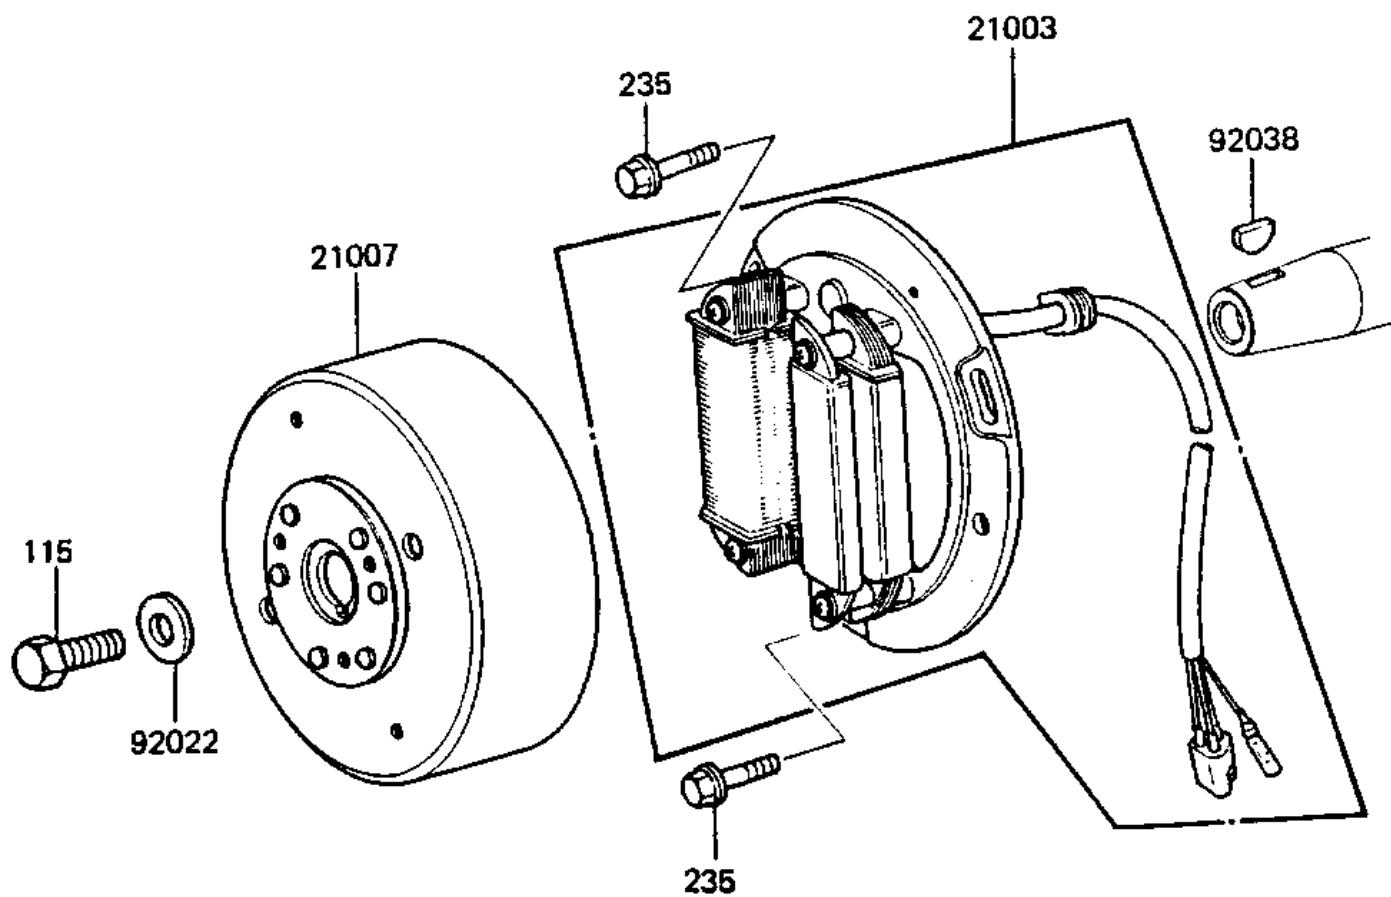

## 1983 KDX™250 PARTS DIAGRAM

GENERATOR

E1810-0049

## 1983 KDX™250 PARTS LIST

GENERATOR

ITEM NAME	PART NUMBER	QUANTITY
STATOR (Ref # 21003)	21003-1079	1
ROTOR (Ref # 21007)	21007-1065	1
WASHER,PLAIN,8MM (Ref # 92022)	92022-276	1
WOODRUFF KEY (Ref # 92038)	92038-001	1
BOLT,8X40 (Ref # 115)	115G0840	1
SCREW-PAN-WP-CROS (Ref # 235)	235B0616	1