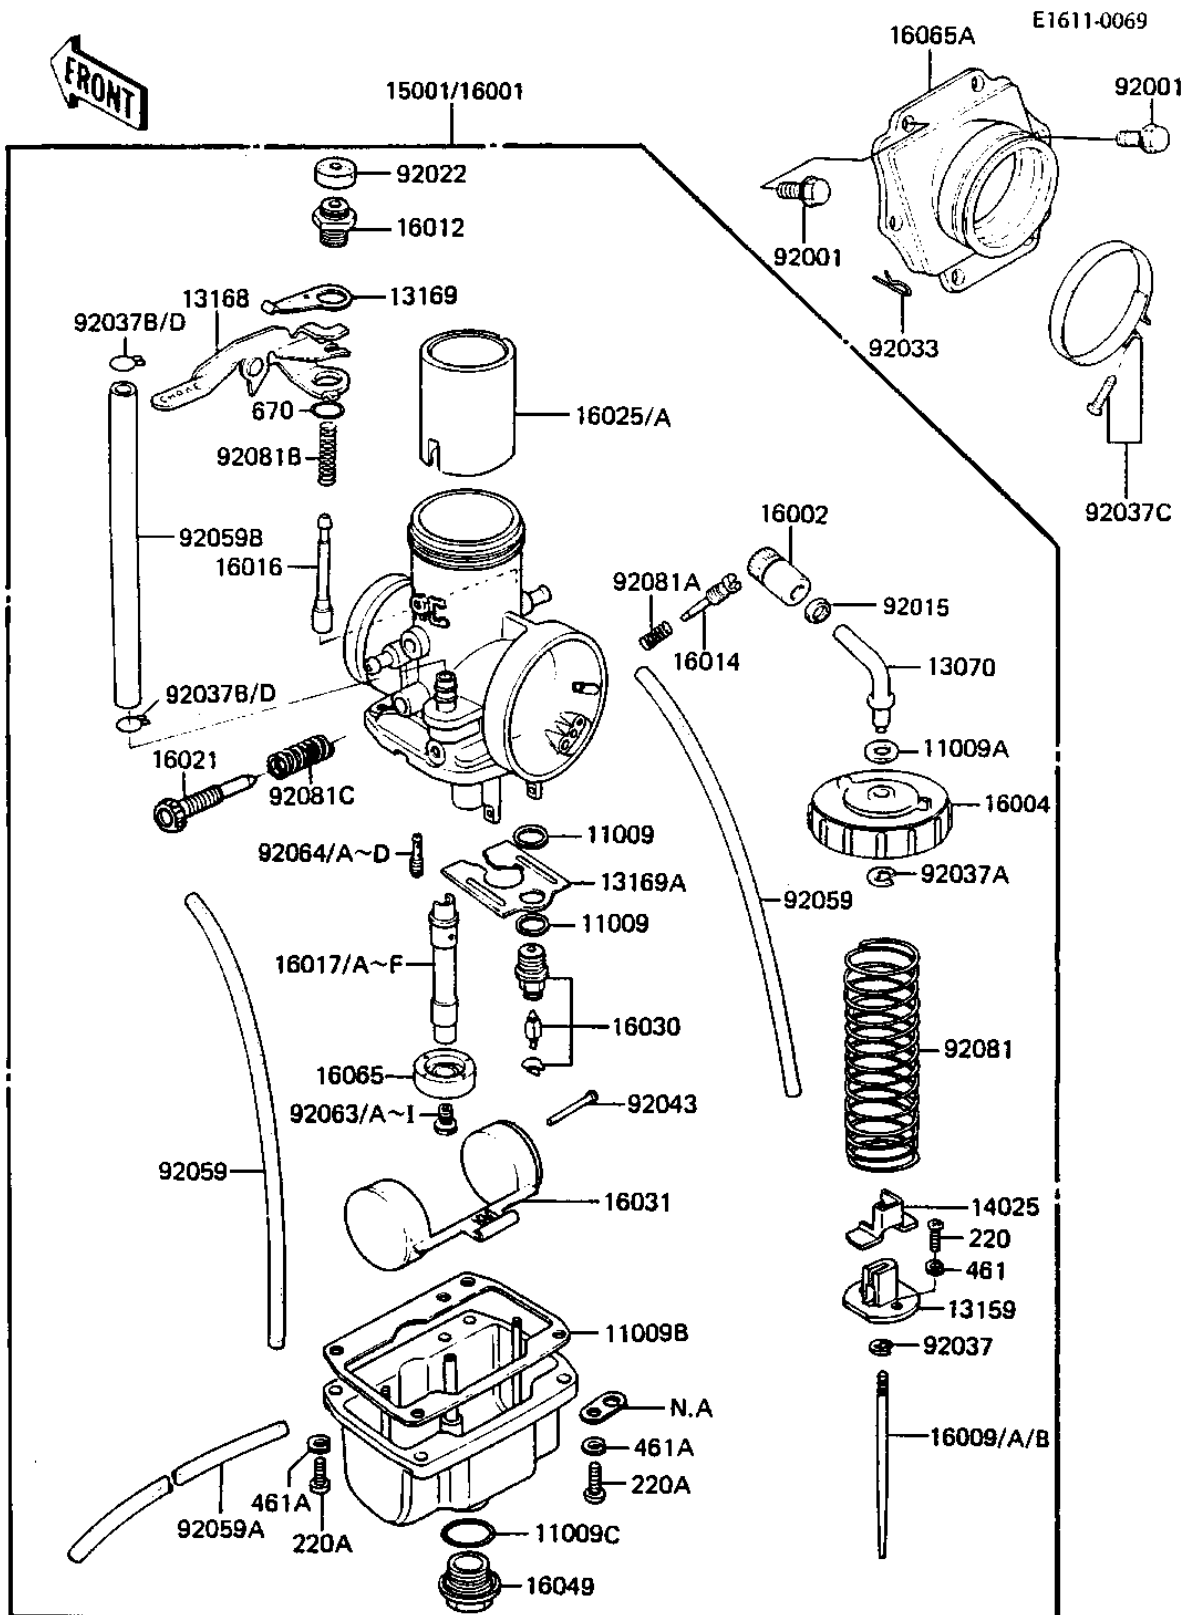

## 1983 KDX™250 PARTS DIAGRAM

CARBURETOR

### CARBURETOR

ITEM NAME	PART NUMBER	QUANTITY
GASKET,FLOAT VALVE (Ref # 11009)	11009-1076	1
GASKET,CABLE GUIDE (Ref # 11009A)	11009-1191	1
GASKET,FLOAT CHAMBER (Ref # 11009B)	16019-028	1
GASKET-COVER (Ref # 11009C)	16038-009	1
GUIDE,CABLE (Ref # 13070)	13070-1014	1
CONNECTOR,THROTTLE (Ref # 13159)	13159-1010	1
LEVER,STARTER PLUNGER (Ref # 13168)	13168-1048	1
SPRING PLATE,STARTER (Ref # 13169)	13169-1052	1
PLATE,FLOAT CHAMBER (Ref # 13169A)	13169-1520	1
COVER,THROTTLE (Ref # 14025)	14025-1478	1
CARBURETOR (Ref # 16001)	16001-1879	1
ADJUSTER,CABLE (Ref # 16002)	16002-1006	1
TOP,MIXING CHAMBER (Ref # 16004)	16004-1010	1
JET NEEDLE,6FJ43 (Ref # 16009)	16009-1117	1
JET NEEDLE,6FJ6 (Ref # 16009A)	16009-1123	1
CAP,STARTER PLUNGER (Ref # 16012)	16012-019	1
SCREW (Ref # 16014)	16014-006	1
PLUNGER ASSY,STARTER (Ref # 16016)	16016-1008	1
NEEDLE JET,R-0 (Ref # 16017)	16017-1039	1
NEEDLE JET,R-6 (Ref # 16017)	16017-1112	1
SCREW,THROTTLE STOP (Ref # 16021)	16021-1034	1
VALVE,THROTTLE CA3.0 (Ref # 16025)	16025-1072	1
VALVE,THROTTLE CA2.5 (Ref # 16025A)	16025-1075	1
VALVE-FLOAT (Ref # 16030)	16030-1015	1
FLOAT (Ref # 16031)	16031-030	1
COVER,MAIN JET (Ref # 16049)	16049-1005	1
HOLDER,NEEDLE JET (Ref # 16065)	16065-1045	1
HOLDER-CARBURETOR (Ref # 16065A)	16065-1048	1
BOLT-FLANGED-SMALL (Ref # 92001)	132G0620	1