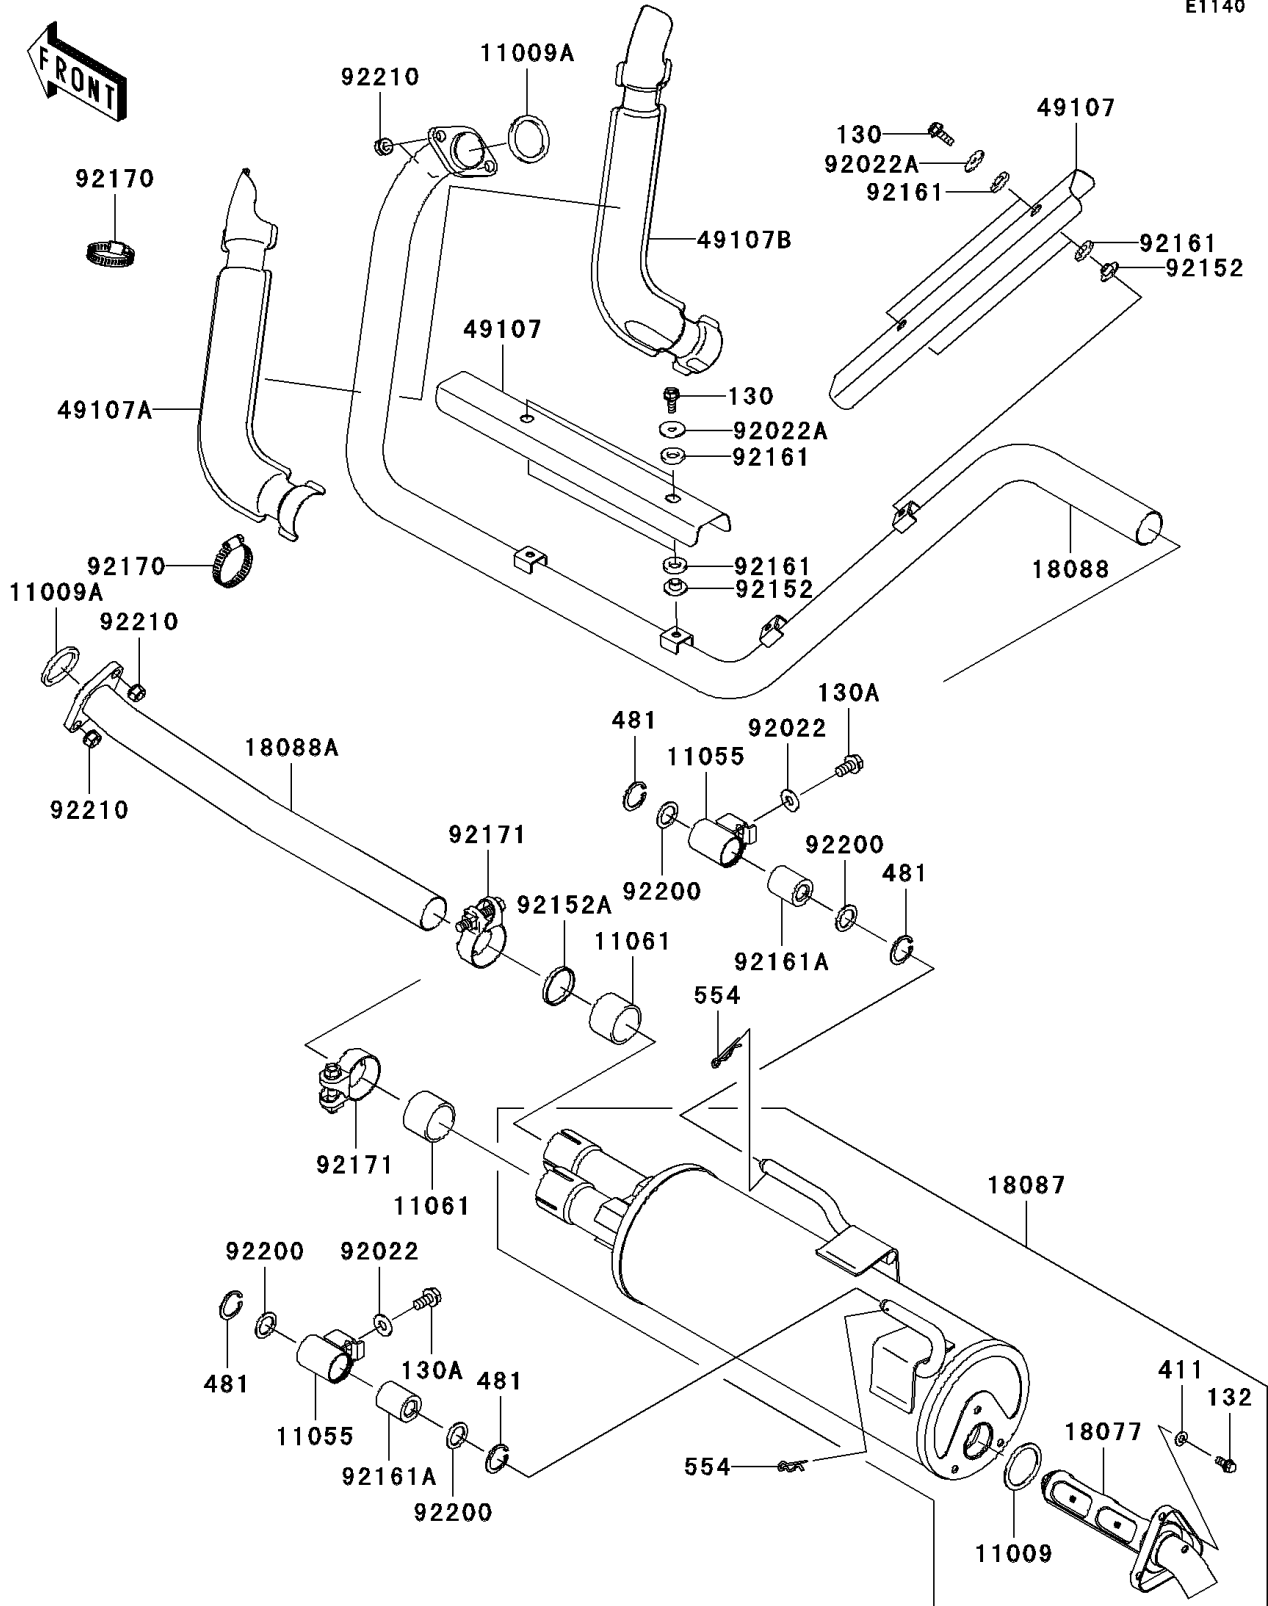

2008 Teryx® 750 4x4 NRA Outdoors™ PARTS DIAGRAM

Muffler(s)

E1140

2008 Teryx[®] 750 4x4 NRA Outdoors™ PARTS LIST

Muffler(s)

ITEM NAME	PART NUMBER	QUANTITY
BOLT-FLANGED,6X16 (Ref # 130)	130BD0616	1
BOLT-FLANGED,8X16 (Ref # 130A)	130CB0816	1
BOLT-FLANGED-SMALL,6X12 (Ref # 132)	132BD0612	1
WASHER-PLAIN,6MM (Ref # 411)	411S0600	1
CIRCLIP-TYPE-C,25MM (Ref # 481)	481J2500	1
PIN-SNAP,12MM (Ref # 554)	554DA1200	1
GASKET,EXHAUST PIPE HOLDER (Ref # 11009)	11009-1856	1
GASKET,EXHAUST HOLDER (Ref # 11009A)	11009-1894	1
BRACKET (Ref # 11055)	11055-0499	1
GASKET,MUFFLER CONNECTING (Ref # 11061)	11061-0360	1
ARRESTER-SPARK (Ref # 18077)	18077-0027	1
MUFFLER (Ref # 18087)	18087-0177	1
PIPE-EXHAUST,FR (Ref # 18088)	18088-0423	1
PIPE-EXHAUST,RR (Ref # 18088A)	18088-0430	1
COVER-EXHAUST PIPE,MIDDLE (Ref # 49107)	49107-0118	1
COVER-EXHAUST PIPE,FR,LH (Ref # 49107A)	49107-0130	1
COVER-EXHAUST PIPE,FR,RH (Ref # 49107B)	49107-0131	1
WASHER,8.5X20X1.6,BLACK (Ref # 92022)	92022-1317	1
WASHER,6.5X22X1.6 (Ref # 92022A)	92022-237	1
COLLAR (Ref # 92152)	92152-0423	1
COLLAR (Ref # 92152A)	92152-0741	1
DAMPER (Ref # 92161)	92161-0319	1
DAMPER (Ref # 92161A)	92161-0594	1
CLAMP (Ref # 92170)	92170-1036	1
CLAMP (Ref # 92171)	92171-1921	1
WASHER,17X24.5X1.2 (Ref # 92200)	92200-0421	1
NUT,8MM (Ref # 92210)	92210-1242	1