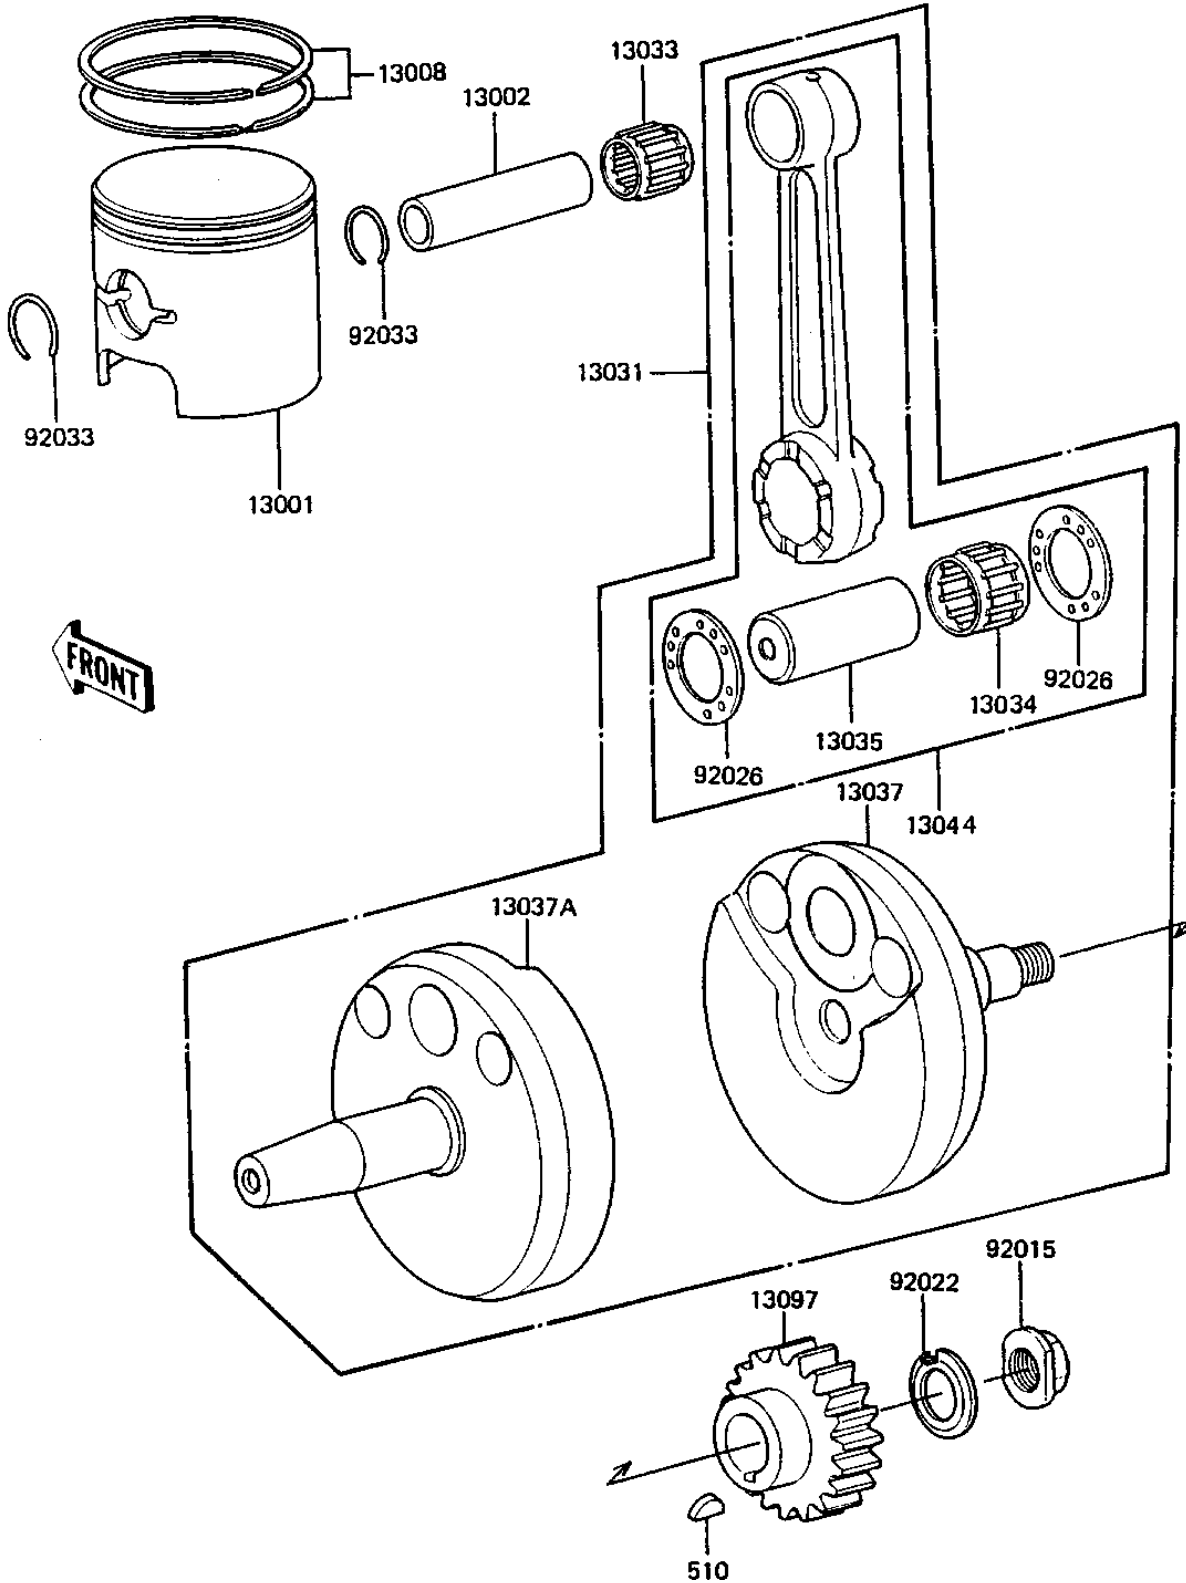

1983 KDX™250 PARTS DIAGRAM

CRANKSHAFT/PISTON

E1321-0030

1983 KDX™250 PARTS LIST

CRANKSHAFT/PISTON

ITEM NAME	PART NUMBER	QUANTITY
PISTON,STD (Ref # 13001)	13001-1039	1
PIN-PISTON (Ref # 13002)	13002-017	1
RING SET,STD (Ref # 13008)	13008-5026	1
CRANKSHAFT ASSY (Ref # 13031)	13031-1049	1
BEARING-SMALL END (Ref # 13033)	13033-1010	1
BEARING,BIG END NEEDL (Ref # 13034)	13034-049	1
PIN,CRANK (Ref # 13035)	13035-034	1
CRANKSHAFT,R.H (Ref # 13037)	13037-1069	1
CRANKSHAFT (Ref # 13037A)	13037-1097	1
CONNECTING ROD SET (Ref # 13044)	13044-5007	1
GEAR,PRIMARY (Ref # 13097)	13097-1028	1
NUT,CRANKSHAFT (Ref # 92015)	92015-069	1
WASHER,LOCK (Ref # 92022)	92024-061	1
SPACER (Ref # 92026)	92026-1241	1
CIRCLIP-PISTON PIN (Ref # 92033)	92036-015	1
WOODRUFF KEY (Ref # 510)	510A5100	1