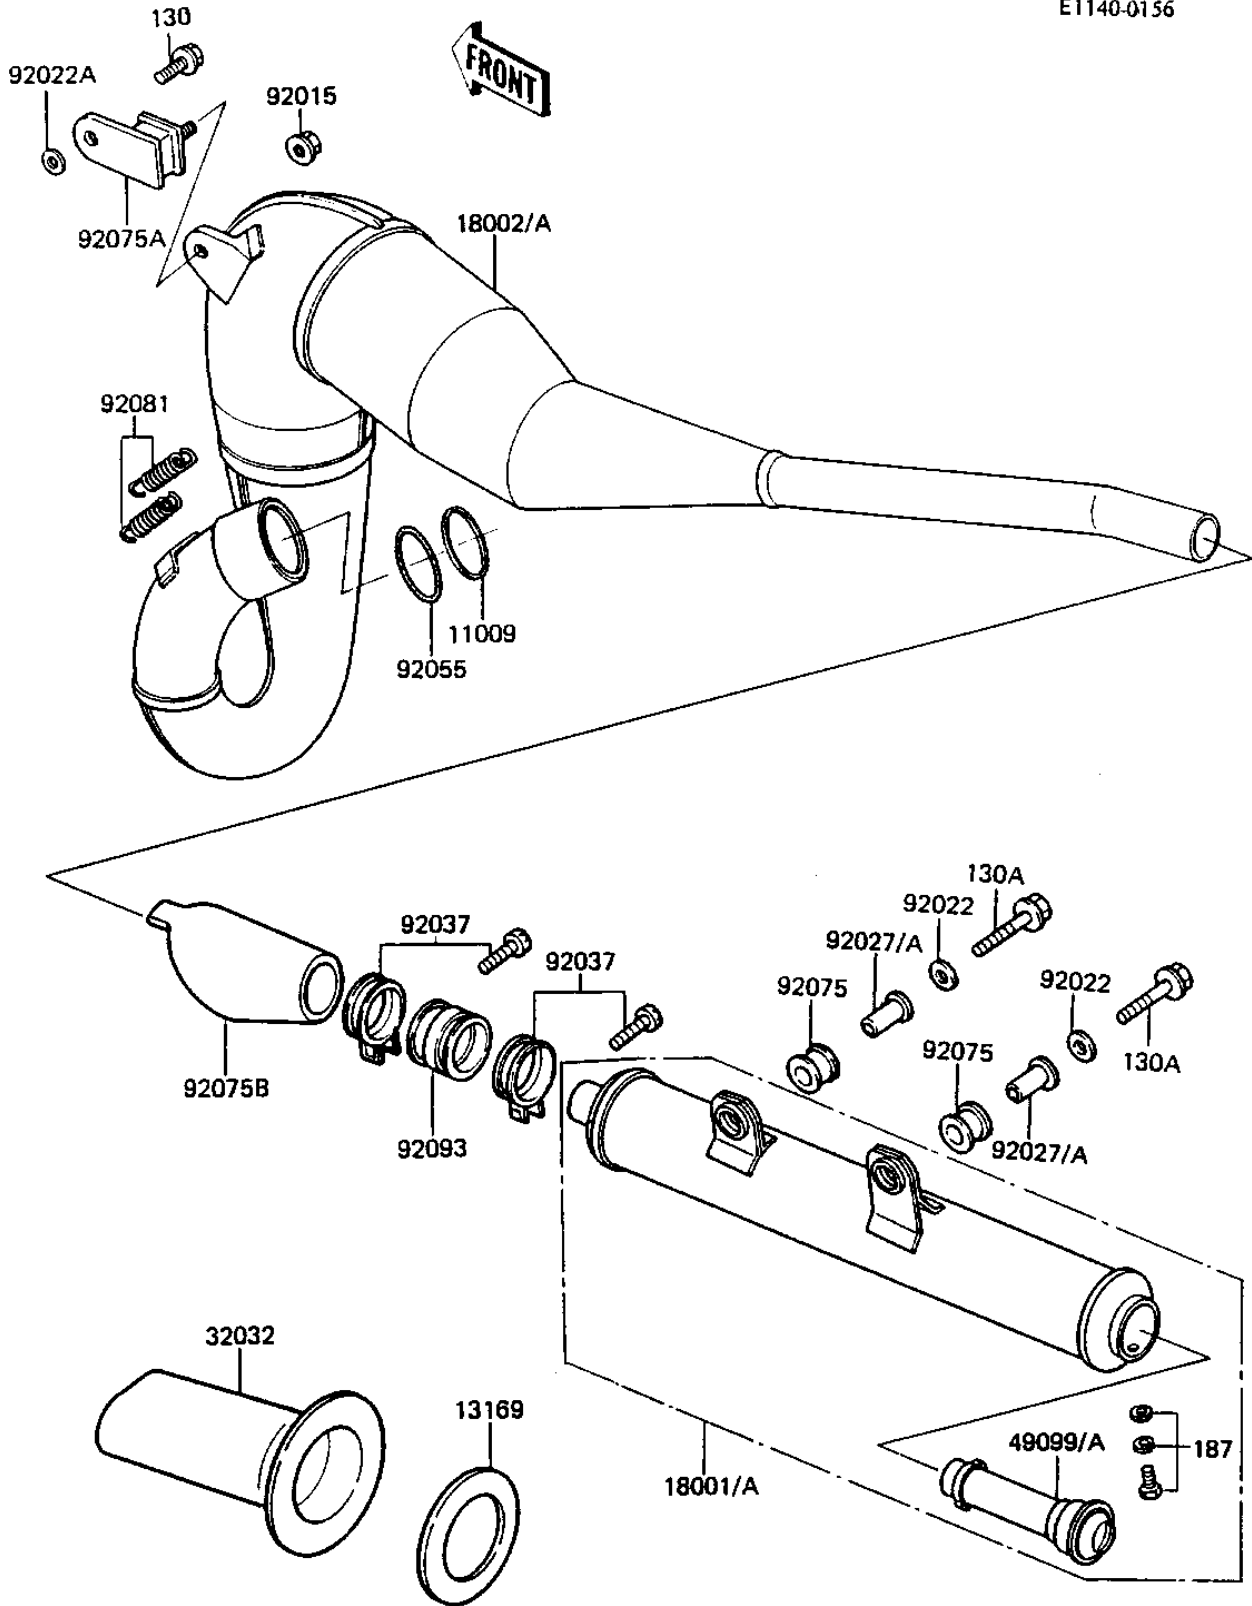

1983 KDX™250 PARTS DIAGRAM

MUFFLER

E1140-0156

1983 KDX™250 PARTS LIST

MUFFLER

ITEM NAME	PART NUMBER	QUANTITY
GASKET,EXHAUST PIPE (Ref # 11009)	11009-1253	1
CHOKE PLATE (Ref # 13169)	13169-4008	1
MUFFLER (Ref # 18001)	18001-1363	1
BODY-COMP-MUFFLER (Ref # 18002)	18002-1200	1
CHOKE PIPE (Ref # 32032)	32032-4015	1
BAFFLE-PIPE MUFFLER (Ref # 49099)	49099-1126	1
NUT-6MM (Ref # 92015)	92015-1078	1
WASHER,PLAIN (Ref # 92022)	92022-298	1
WASHER,PLAIN (Ref # 92022A)	92022-312	1
COLLAR,FUEL TANK FITT (Ref # 92027A)	92027-1134	1
CLAMP,MUFFLER (Ref # 92037)	92037-177	1
"O" RING,55MM,MUFFLER (Ref # 92055)	92055-1057	1
DAMPER,MUFFLER (Ref # 92075)	92075-1196	1
DAMPER,MUFFLER (Ref # 92075A)	92075-1891	1
DAMPER,MUFFLER (Ref # 92075B)	92075-1488	1
SPRING,MUFFLER (Ref # 92081)	92081-1452	1
DUST SHIELD,MUFFLER (Ref # 92093)	92093-1014	1
BOLT,FLANGED,6X12 (Ref # 130)	130G0612	1
BOLT,FLANGED,8X30 (Ref # 130A)	130G0830	1
BOLT 6X12 (Ref # 187)	187B0612	1