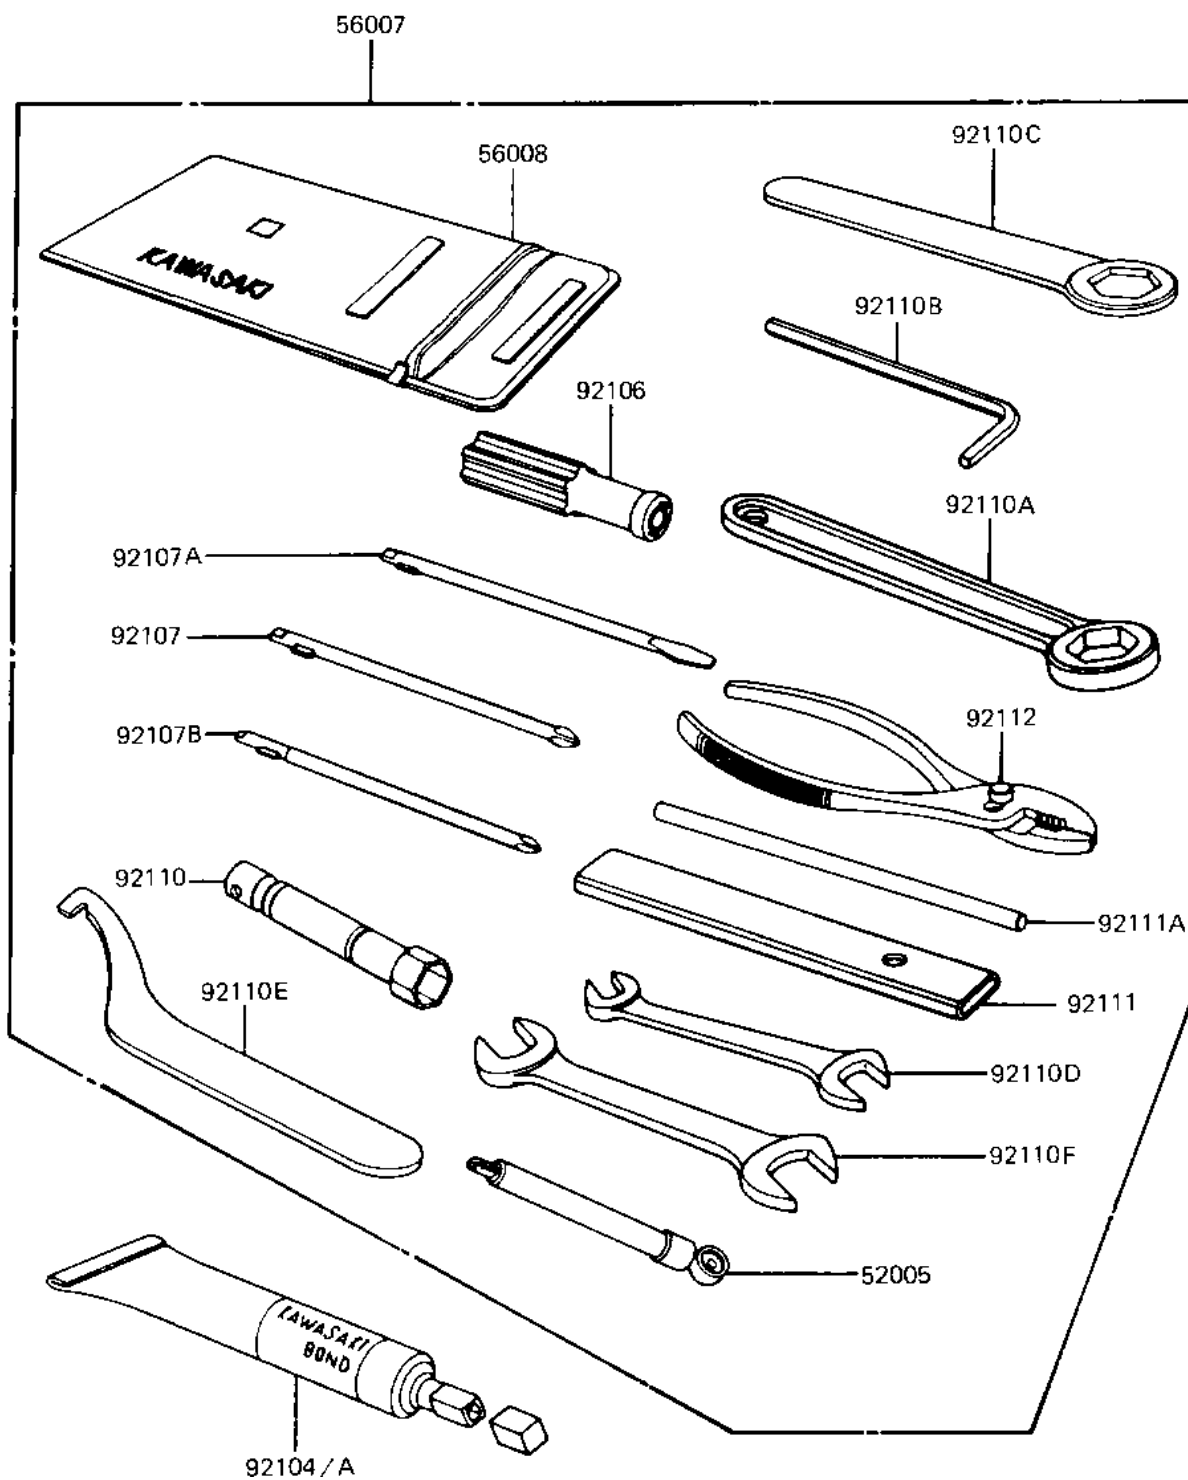

1982 Replica PARTS DIAGRAM

OWNER TOOLS (KZ1000-R1)

F2810-0080

1982 Replica PARTS LIST

OWNER TOOLS (KZ1000-R1)

ITEM NAME	PART NUMBER	QUANTITY
GAUGE,AIR (Ref # 52005)	52005-4002	1
TOOL KIT (Ref # 56007)	56007-1151	1
BAG,TOOL (Ref # 56008)	56008-006	1
LIQUID GASKET (Ref # 92104)	92104-002	1
GASKET-LIQUID,BLACK (Ref # 92104A)	92104-1003	1
GRIP,SCREW DRIVER (Ref # 92106)	92106-1001	1
92107-1052 (Canada) (Ref # 92107)	92107-007	2
92107-1002 (Canada) (Ref # 92107B)	92107-008	1
WRENCH,SPARK PLUG (Ref # 92110)	92108-008	1
TOOL-WRENCH,BOX END,2 (Ref # 92110A)	92110-1147	1
WRENCH,ALLEN (Ref # 92110B)	92110-1015	1
TOOL-WRENCH,BOX END,2 (Ref # 92110C)	92110-1148	1
TOOL-WRENCH,OPEN END (Ref # 92110D)	92110-1038	1
TOOL-WRENCH,HOOK (Ref # 92110E)	92110-1043	1
TOOL-WRENCH,OPEN END, (Ref # 92110F)	92110-1153	1
TOOL-WRENCH,OPEN END, (Ref # 92111)	92111-004	1
BAR,SPARK PLUG WRENCH (Ref # 92111A)	92111-005	1
PLIERS,160MM (Ref # 92112)	92112-003	1