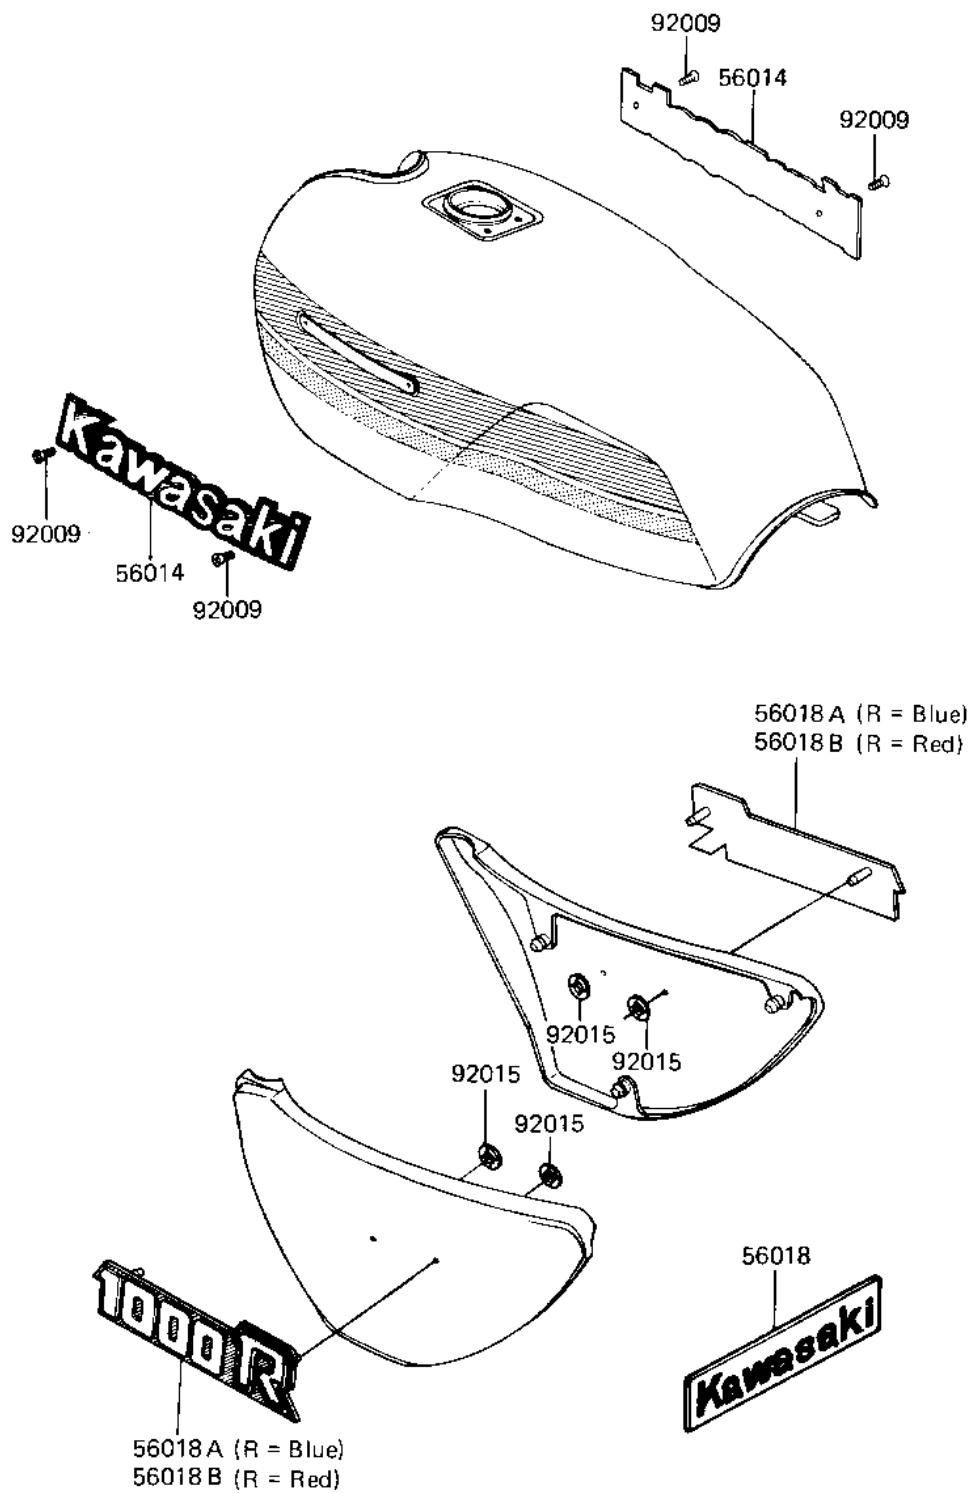

## 1982 Replica PARTS DIAGRAM

LABELS

F2860-0213

## 1982 Replica PARTS LIST

LABELS

ITEM NAME	PART NUMBER	QUANTITY
EMBLEM,FUEL TANK (Ref # 56014)	56014-1043	1
MARK,SEAT COVER (Ref # 56018)	56018-1208	1
MARK,SIDE COVER,1000R (Ref # 56018A)	56018-1314	1
SCREW-CSK-CROS (Ref # 92009)	221C0306	1
NUT,LOCK,3MM (Ref # 92015)	92018-005	1