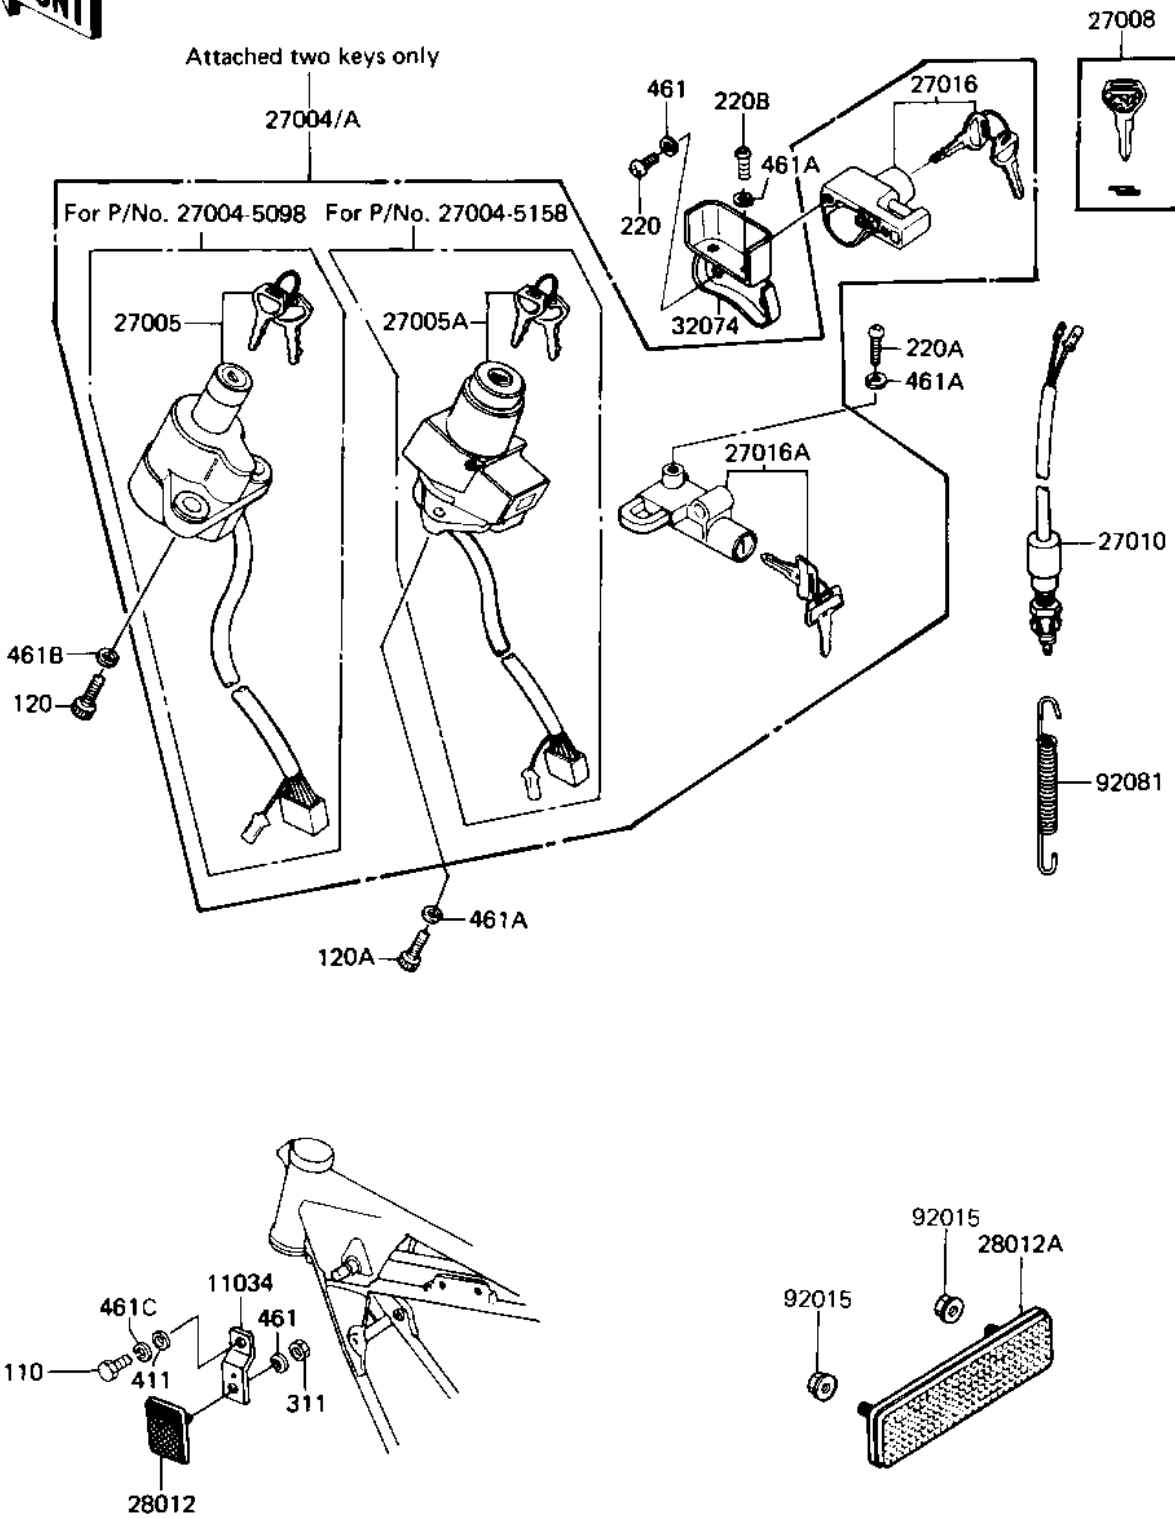

1982 Replica PARTS DIAGRAM

IGNITION SWITCH/LOCKS/REFLECTORS

F2770-0198

1982 Replica PARTS LIST

IGNITION SWITCH/LOCKS/REFLECTORS

ITEM NAME	PART NUMBER	QUANTITY
BRACKET (Ref # 11034)	11034-1929	1
SWITCH-ASSY (Ref # 27004)	27004-5098	1
SWITCH-ASSY-IGNITION (Ref # 27005)	27005-5019	1
KEY-LOCK,BLANK (Ref # 27008)	27008-1103	1
SWITCH,BRAKE LAMP (Ref # 27010)	27010-1019	1
LOCK-ASSY,HELMET (Ref # 27016)	27016-5070	1
LOCK-ASSY,SEAT (Ref # 27016A)	27016-5069	1
REFLECTOR,REFLEX(FRON (Ref # 28012)	28012-1003	1
REFLECTOR,REAR REFLEX (Ref # 28012A)	28012-1005	1
BRACKET-LOCK,HELMET L (Ref # 32074)	32074-1024	1
NUT,FLANGED,5MM (Ref # 92015)	92015-1259	1
SPRING,BRAKE SWITCH (Ref # 92081)	92081-1366	1
BOLT, 6X14, BLACK (Ref # 110)	112C0614	1
BOLT,SOCKET,8X22 (Ref # 120)	120P0822	1
SCREW PAN HEAD 5X8 (Ref # 220)	220B0508	1
SCREW PAN HEAD 6X10 (Ref # 220A)	220B0610	1
SCREW PAN HEAD 6X12 (Ref # 220B)	220B0612	1
NUT,5MM (Ref # 311)	311B0500	1
WASHER PLAIN (Ref # 411)	411F0600	1
WASHER SPRING 5MM (Ref # 461)	461F0500	1
WASHER SPRING 6MM (Ref # 461A)	461F0600	1
WASHER SPRING 8MM (Ref # 461B)	461F0800	1
WASHER-SPRING,6MM,BLA (Ref # 461C)	461K0600	1