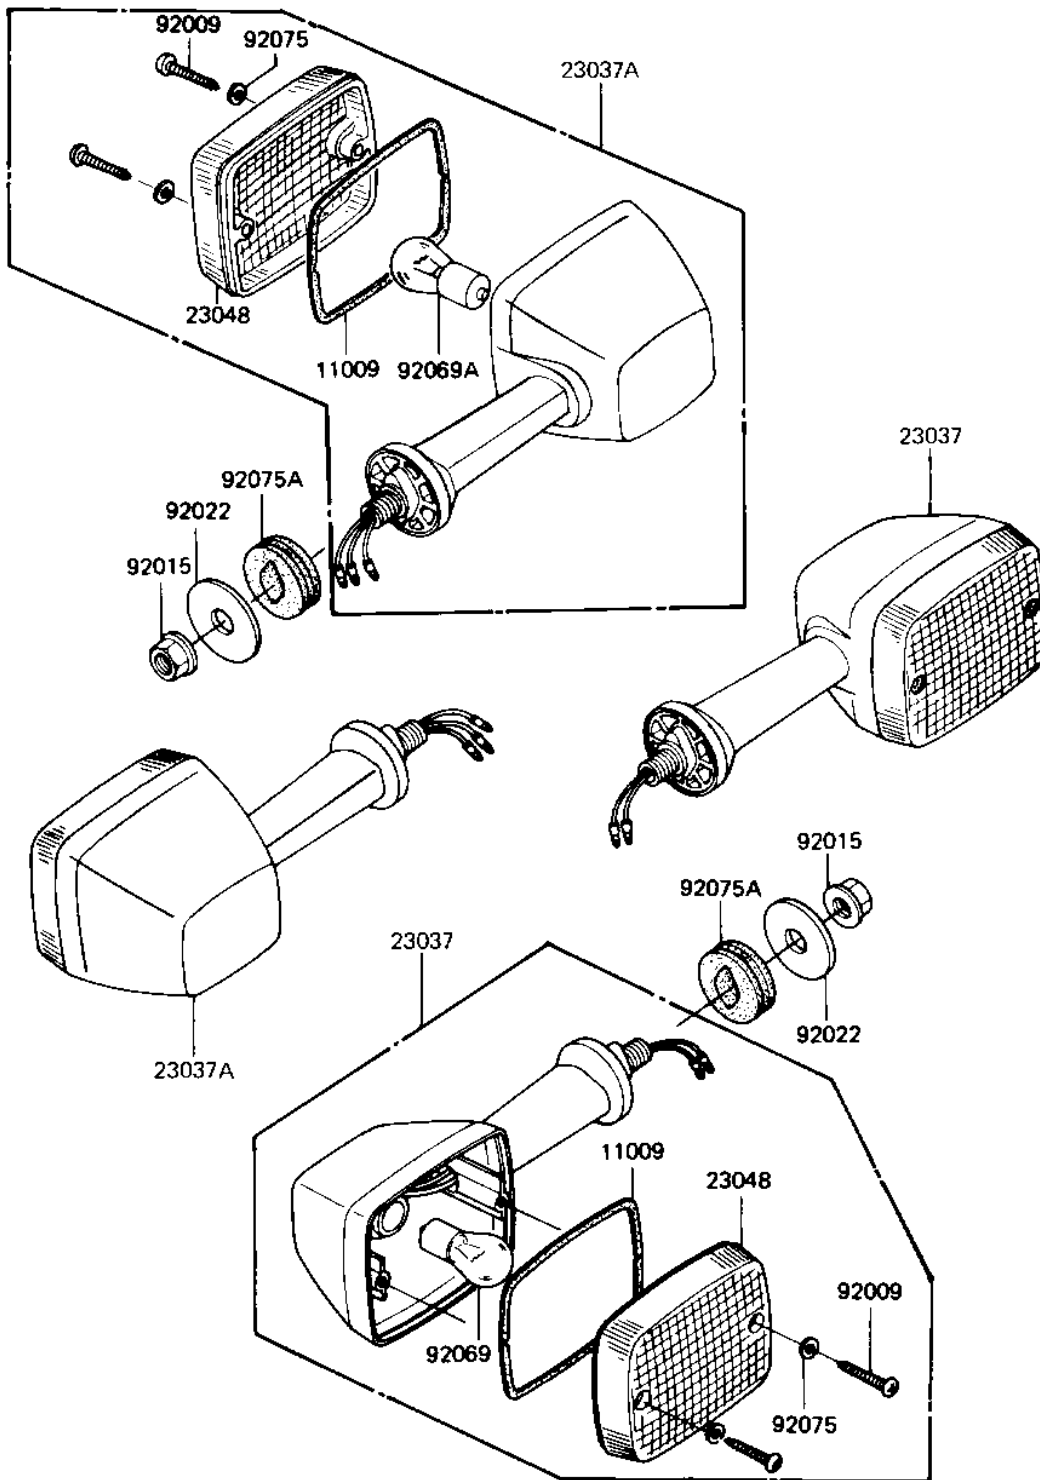

1982 Replica PARTS DIAGRAM

TURN SIGNALS

F2730-0120

1982 Replica PARTS LIST

TURN SIGNALS

ITEM NAME	PART NUMBER	QUANTITY
GASKET,SIGNAL LAMP (Ref # 11009)	11009-1150	1
LAMP-ASSY-SIGNAL (Ref # 23037)	23037-1104	1
LAMP-ASSY-SIGNAL,FR (Ref # 23037A)	23037-1131	1
LENS-SIGNAL LAMP (Ref # 23048)	23048-1019	1
SCREW,TAPPING,4X25 (Ref # 92009)	92009-1069	1
NUT,FLANGED,10MM (Ref # 92015)	92015-1428	1
WASHER,10.5X37X1.6 (Ref # 92022)	92022-1246	1
BULB 12V 32CP (Ref # 92069)	92069-055	1
BULB,12V 23/8W (Ref # 92069A)	92069-060	1
WASHER-PLAIN,4MM (Ref # 92075)	23058-002	1
DAMPER,SIGNAL LAMP (Ref # 92075A)	92075-1391	1