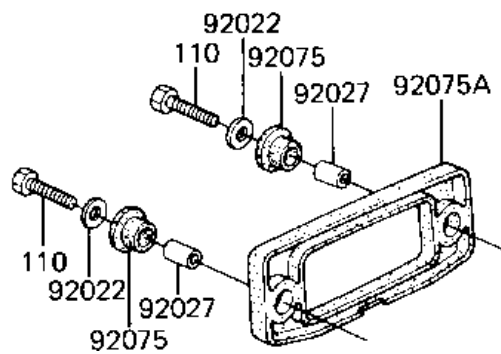

## 1982 Replica PARTS DIAGRAM

TAILLIGHT

F2720-0037

## 1982 Replica PARTS LIST

### TAILLIGHT

ITEM NAME	PART NUMBER	QUANTITY
GASKET,TAIL LAMP (Ref # 11009)	11009-1221	1
LAMP-TAIL (Ref # 23025)	23025-1025	1
LENS,TAIL LAMP (Ref # 23026)	23026-1021	1
BODY-COMP-TAIL LAMP (Ref # 23027)	23027-1013	1
WASHER 6.5X20X1.6T (Ref # 92022)	92022-125	1
COLLAR,6.8X10X17.6 (Ref # 92027)	92027-1316	1
BULB,12V 32/3CP (Ref # 92069)	92069-059	1
DAMPER RUBBER (Ref # 92075)	92075-1092	1
DAMPER (Ref # 92075A)	92075-1282	1
BOLT-UPSET (Ref # 110)	112G0625	1
SCREW-PAN-CROS (Ref # 220)	220C0465	1