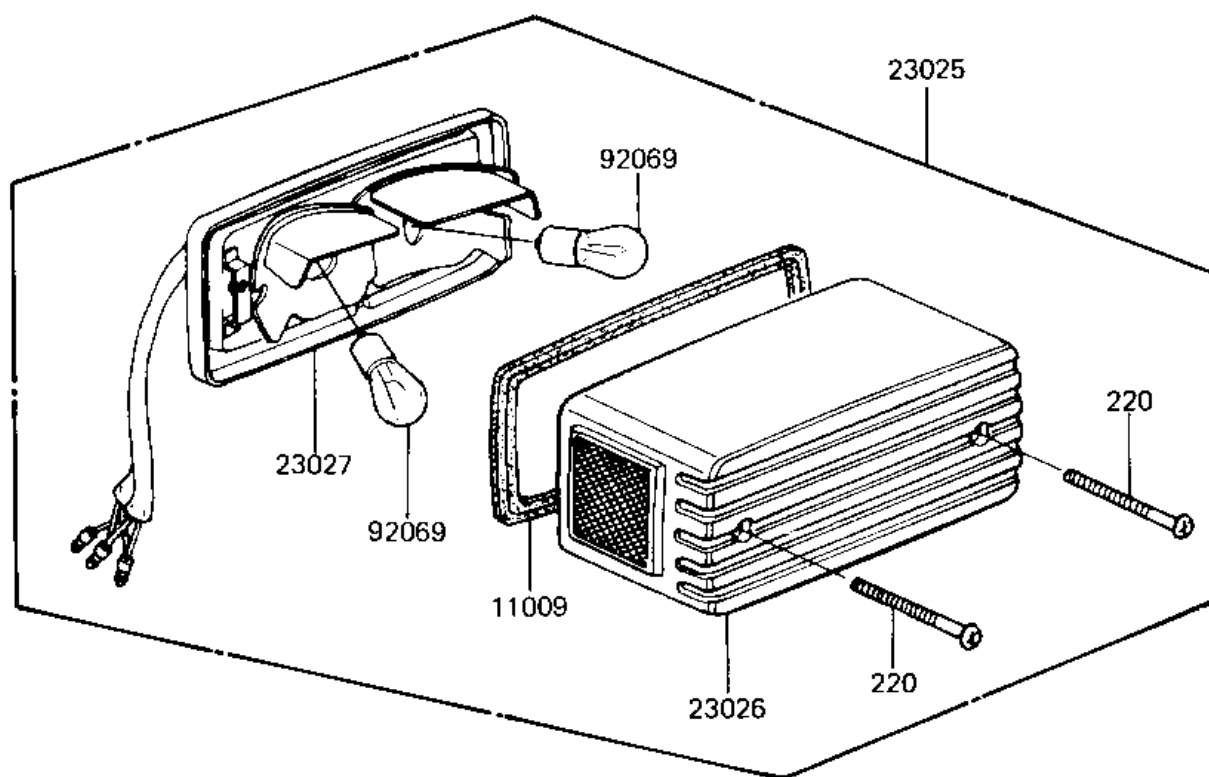

## 1982 Replica PARTS DIAGRAM

TAILLIGHT

F2720-0037

### TAILLIGHT

ITEM NAME	PART NUMBER	QUANTITY
GASKET,TAIL LAMP (Ref # 11009)	11009-1221	1
LAMP-TAIL (Ref # 23025)	23025-1025	1
LENS,TAIL LAMP (Ref # 23026)	23026-1021	1
BODY-COMP-TAIL LAMP (Ref # 23027)	23027-1013	1
WASHER 6.5X20X1.6T (Ref # 92022)	92022-125	1
COLLAR,6.8X10X17.6 (Ref # 92027)	92027-1316	1
BULB,12V 32/3CP (Ref # 92069)	92069-059	1
DAMPER RUBBER (Ref # 92075)	92075-1092	1
DAMPER (Ref # 92075A)	92075-1282	1
BOLT-UPSET (Ref # 110)	112G0625	1
SCREW-PAN-CROS (Ref # 220)	220C0465	1