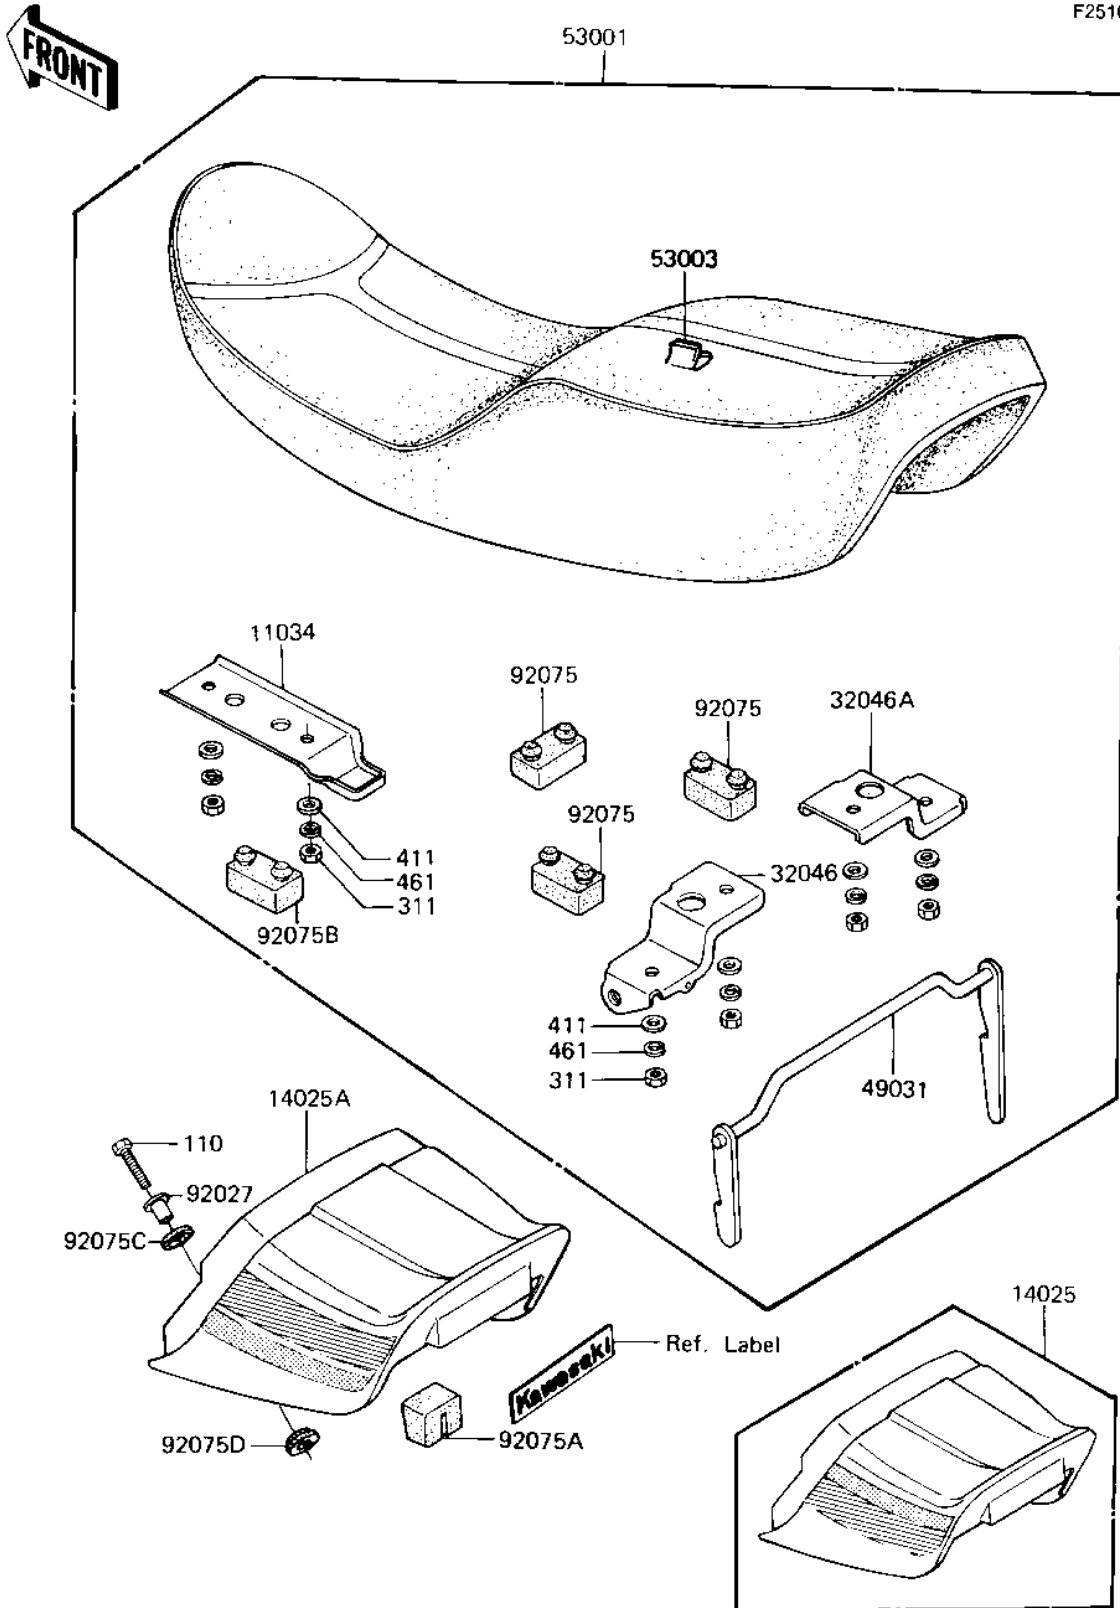

1982 Replica PARTS DIAGRAM

SEAT/SEAT COVER

F2510-0214

1982 Replica PARTS LIST

SEAT/SEAT COVER

ITEM NAME	PART NUMBER	QUANTITY
BRACKET,SEAT,FR (Ref # 11034)	11034-1868	1
UNAVAILABLE IN PRICE BOOK (Ref # 14025)	14025-1267	1
BRACKET-SEAT,LH (Ref # 32046)	32046-1089	1
BRACKET-SEAT,RH (Ref # 32046A)	32046-1090	1
LATCH,SEAT (Ref # 49031)	49031-1006	1
SEAT-ASSY (Ref # 53001)	53001-1234	1
LEATHER,SEAT (Ref # 53003)	53003-1040	1
COLLAR (Ref # 92027)	92027-251	1
DAMPER,SEAT,RR (Ref # 92075)	92075-1276	1
DAMPER,SEAT (Ref # 92075A)	92075-1313	1
DAMPER RUBBER,SEAT (Ref # 92075B)	92075-139	1
RUBBER,FENDER COVER (Ref # 92075C)	92075-174	1
DAMPER RUBBER (Ref # 92075D)	92075-175	1
BOLT-UPSET,6X20 (Ref # 110)	112G0620	1
NUT 6MM (Ref # 311)	311B0600	1
WASHER PLAIN 6MM (Ref # 411)	411B0600	1
WASHER SPRING 6MM (Ref # 461)	461F0600	1