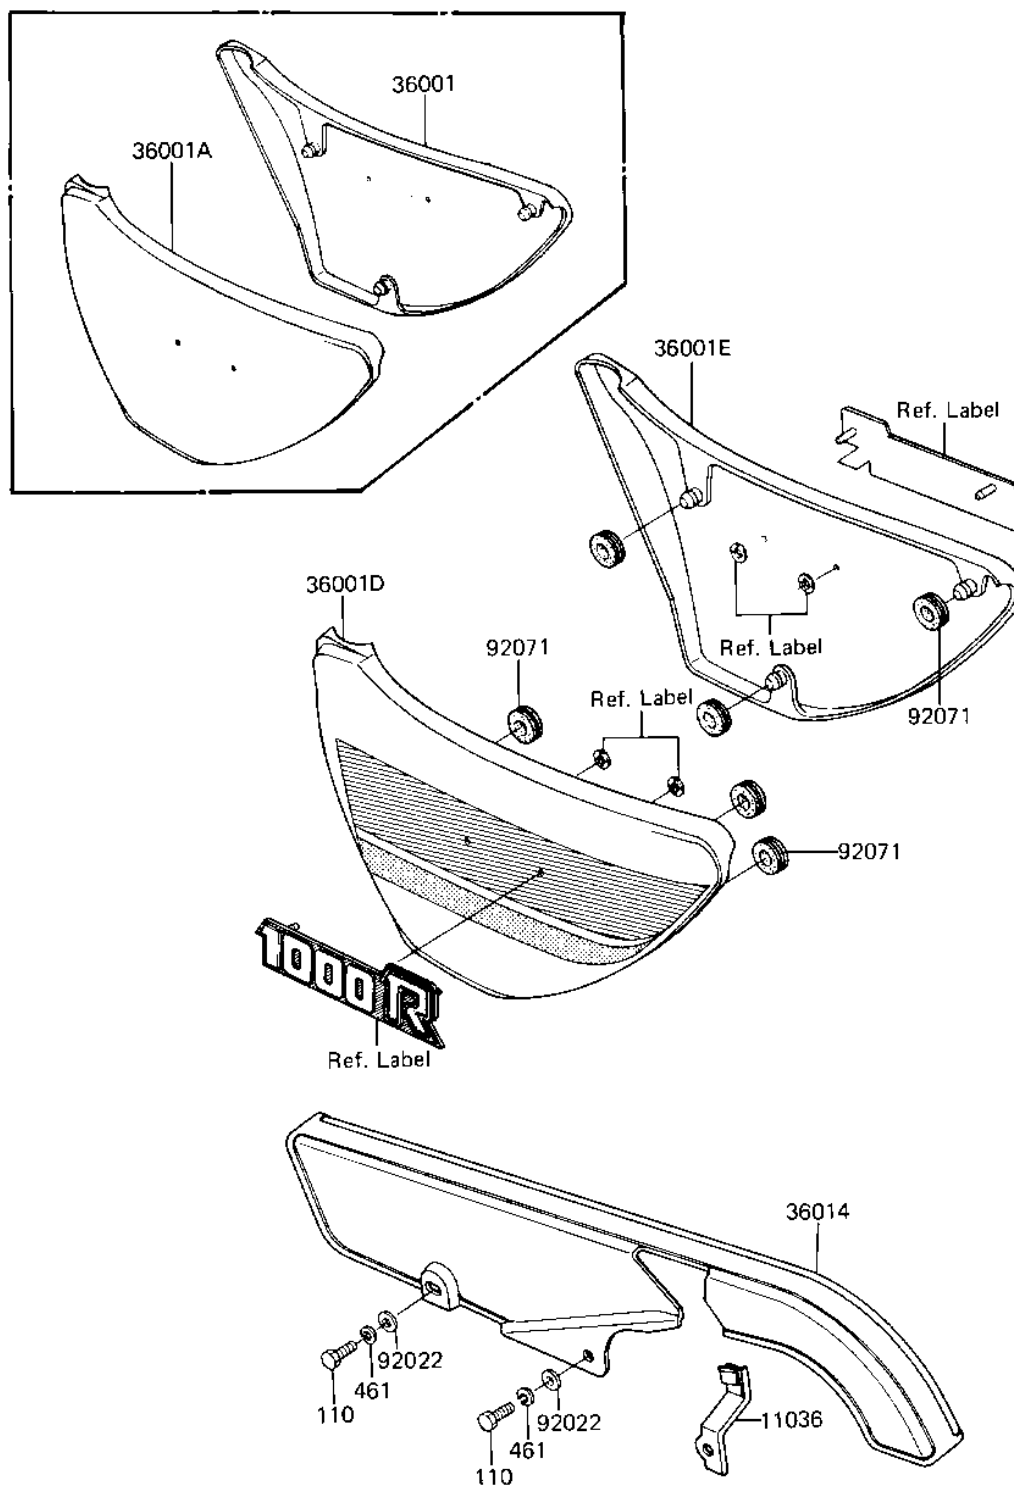

1982 Replica PARTS DIAGRAM

SIDE COVERS/CHAIN COVER

F2610-0209

1982 Replica PARTS LIST

SIDE COVERS/CHAIN COVER

ITEM NAME	PART NUMBER	QUANTITY
BRACKET-A,CHAIN CASE (Ref # 11036)	11036-1615	1
COVER-SIDE,RH,L.GREEN (Ref # 36001)	36001-1108-7F	1
COVER-SIDE,LH,L.GREEN (Ref # 36001A)	36001-1109-7F	1
CASE-CHAIN (Ref # 36014)	36014-1062	1
WASHER,6.5X20X1.6.BLA (Ref # 92022)	92022-1346	1
GROMMET (Ref # 92071)	92071-056	1
BOLT-UPSET,6X16 (Ref # 110)	112C0616	1
WASHER-SPRING,6MM,BLA (Ref # 461)	461K0600	1