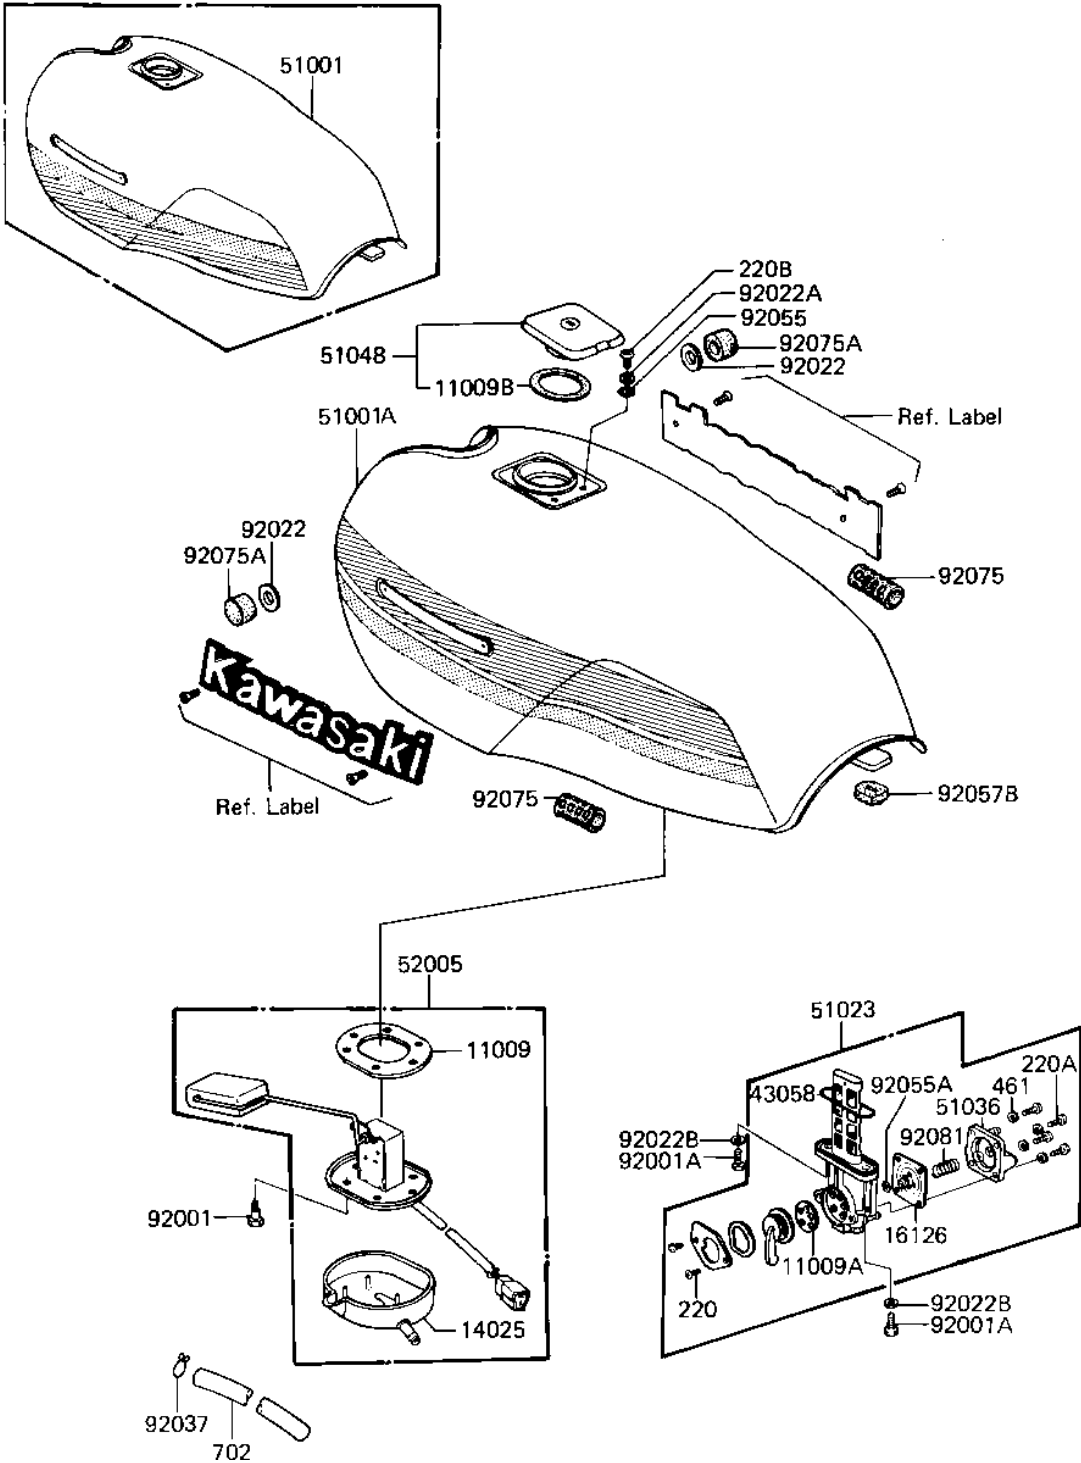

1982 Replica PARTS DIAGRAM

FUEL TANK

FRONT

F2410-0190

1982 Replica PARTS LIST

FUEL TANK

ITEM NAME	PART NUMBER	QUANTITY
GASKET (Ref # 11009)	11009-1037	1
GASKET,FUEL TAP (Ref # 11009A)	11009-1044	1
GASKET,FUEL TANK CAP (Ref # 11009B)	11009-1051	1
COVER,FUEL GAUGE (Ref # 14025)	14024-1434	1
VALVE,DIAPHRAM (Ref # 16126)	16126-1038	1
"O" RING (Ref # 43058)	43058-1001	1
TANK-FUEL,L.GREEN (Ref # 51001)	51001-1092-7F	1
TAP-ASSY,FUEL (Ref # 51023)	51023-1174	1
COVER ASSY,FUEL TAP (Ref # 51036)	51036-1001	1
CAP-ASSY-TANK,FUEL (Ref # 51048)	51048-1015	1
GAUGE,FUEL (Ref # 52005)	52005-1026	1
BOLT,FUEL GAUGE FIT (Ref # 92001)	92001-1069	1
BOLT,6X20,FUEL TAP (Ref # 92001A)	92001-1091	1
WASHER-PL-10.5X26X2.3 (Ref # 92022)	92022-044	1
WASHER,PLAIN (Ref # 92022A)	92022-1038	1
WASHER-PLAIN (Ref # 92022B)	92022-183	1
CLAMP,CHAIN OILER (Ref # 92037)	92037-147	1
"O" RING (Ref # 92055)	92055-1023	1
"O" RING,DIAPHRAGM (Ref # 92055A)	92055-1068	1
DAMPER RUBBER (Ref # 92075)	92075-084	1
DAMPER RUBBER,FL TANK (Ref # 92075A)	92075-125	1
DAMPER RUBBER FUEL TA (Ref # 92075B)	92075-295	1
SPRING,DIAPHRAGM (Ref # 92081)	92081-1054	1
SCREW PAN HEAD 4X8 (Ref # 220)	220B0408	1
SCREW-PAN-CRROSS,4X12 (Ref # 220A)	220B0412	1
SCREW PAN HEAD 5X10 (Ref # 220B)	220B0510	1
WASHER SPRING 4MM (Ref # 461)	461F0400	1
TUBE-BREATHER (BULK) (Ref # 702)	702A071000	1