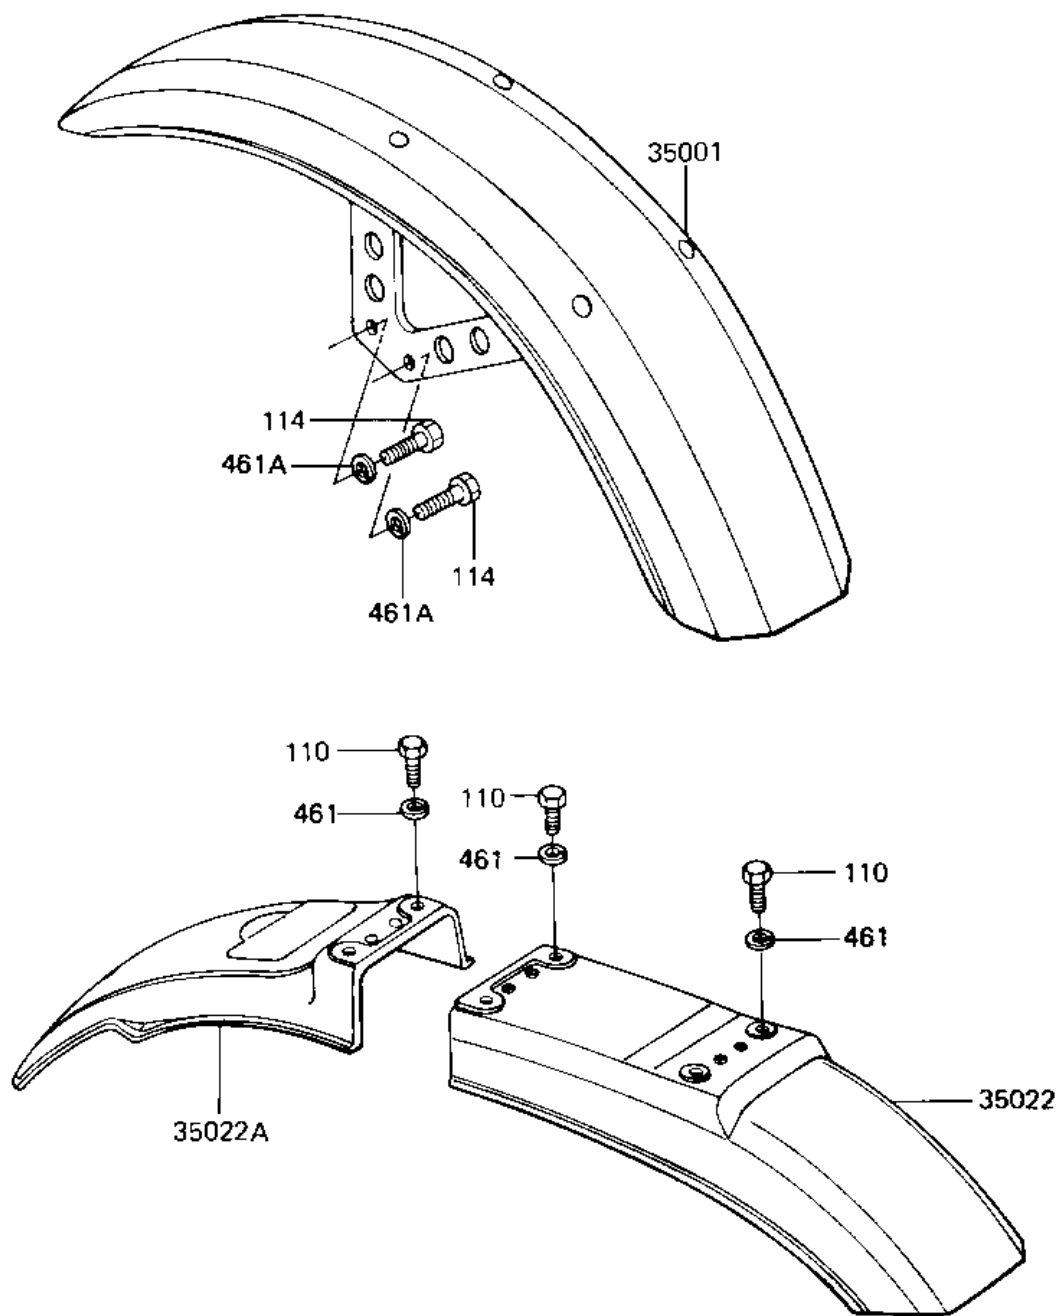

1982 Replica PARTS DIAGRAM

FENDERS

F2170-0038

1982 Replica PARTS LIST

FENDERS

ITEM NAME	PART NUMBER	QUANTITY
FENDER-FR, GREEN (Ref # 35001)	35001-1030-7F	1
FENDER-RR, BLACK (Ref # 35022)	35022-1069-6Z	1
FENDER-RR (Ref # 35022A)	35022-1071	1
BOLT-UPSET, 6X20 (Ref # 110)	112G0620	1
BOLT-SMALL-UPSET, 8X16 (Ref # 114)	115G0816	1
WASHER SPRING 6MM (Ref # 461)	461F0600	1
WASHER SPRING 8MM (Ref # 461A)	461F0800	1