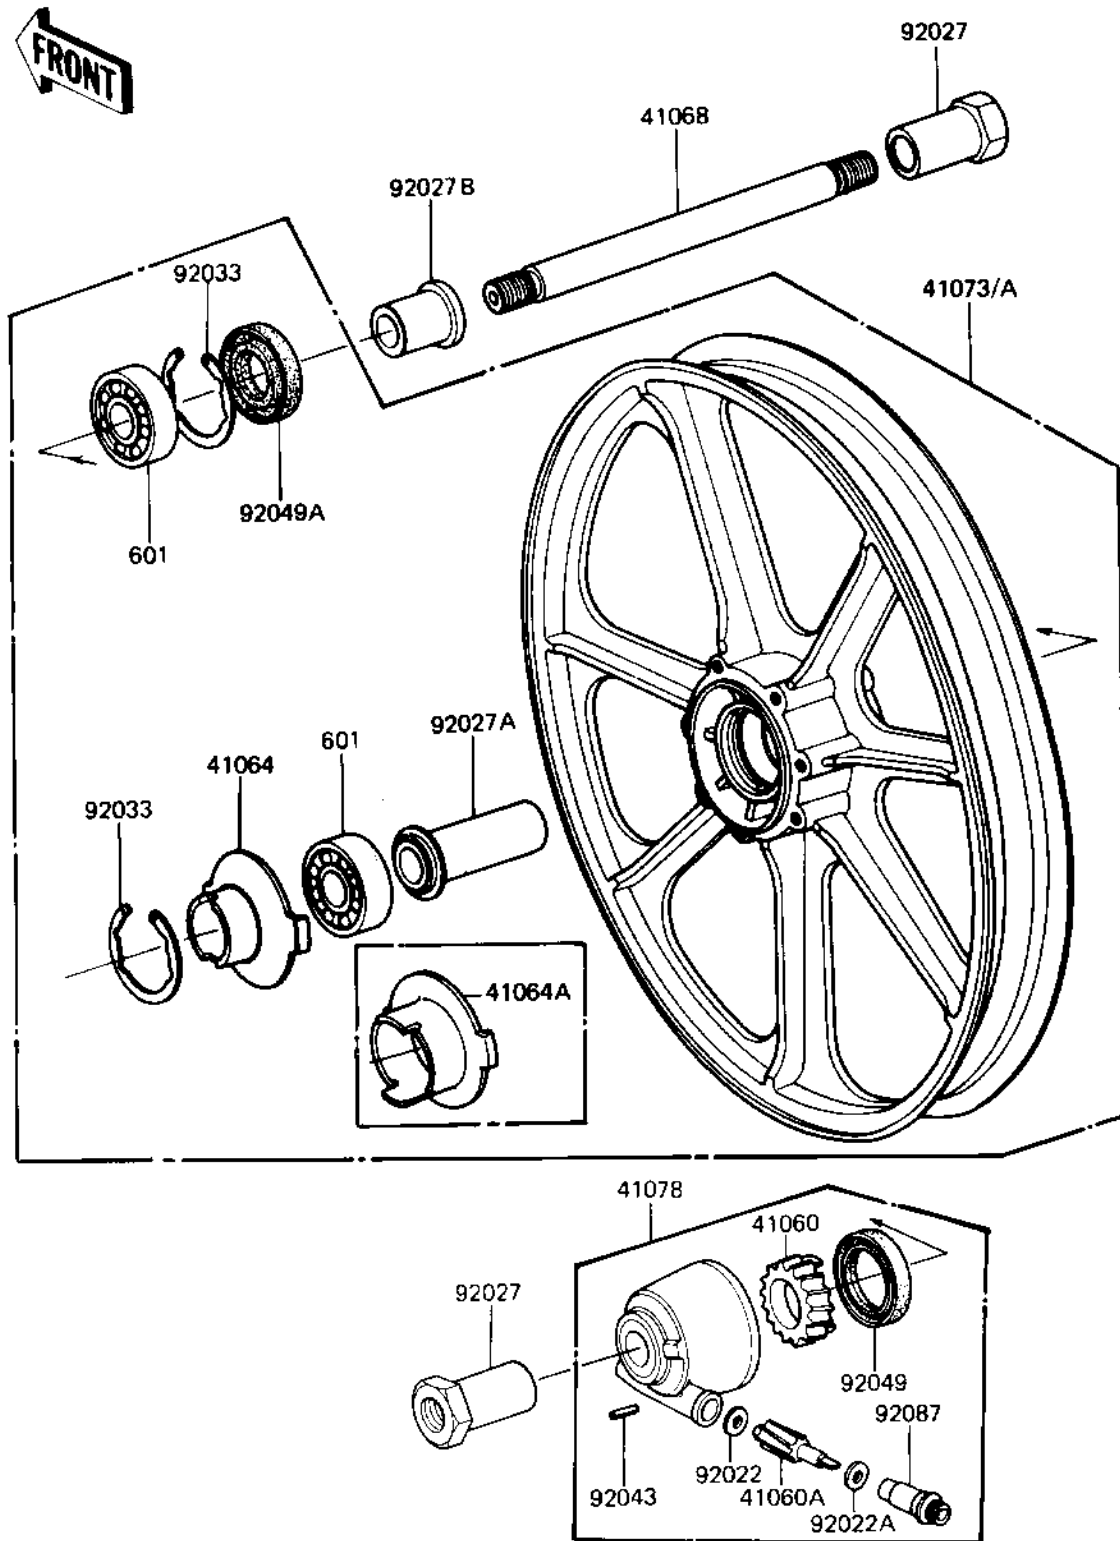

1982 Replica PARTS DIAGRAM

FRONT WHEEL/HUB

F2230-0054

1982 Replica PARTS LIST

FRONT WHEEL/HUB

ITEM NAME	PART NUMBER	QUANTITY
RECEIVER-SPEEDOMETER (Ref # 41064A)	41064-1008	1
AXLE,FRONT (Ref # 41068)	41068-1031	1
WHEEL-ASSY,FR,SOLID,G (Ref # 41073A)	41073-1129-F6	1
COLLAR,FRONT AXLE (Ref # 92027)	41069-031	1
COLLAR,FR HUB L=55M/M (Ref # 92027A)	92027-1223	1
COLLAR,FR AXLE L=30MM (Ref # 92027B)	92027-1225	1
CIRCLIP,42MM (Ref # 92033)	92033-1041	1
OIL SEAL,AG1144AO (Ref # 92049A)	92049-1058	1
BEARING BALL #6302Z (Ref # 601)	601B6302Z	1