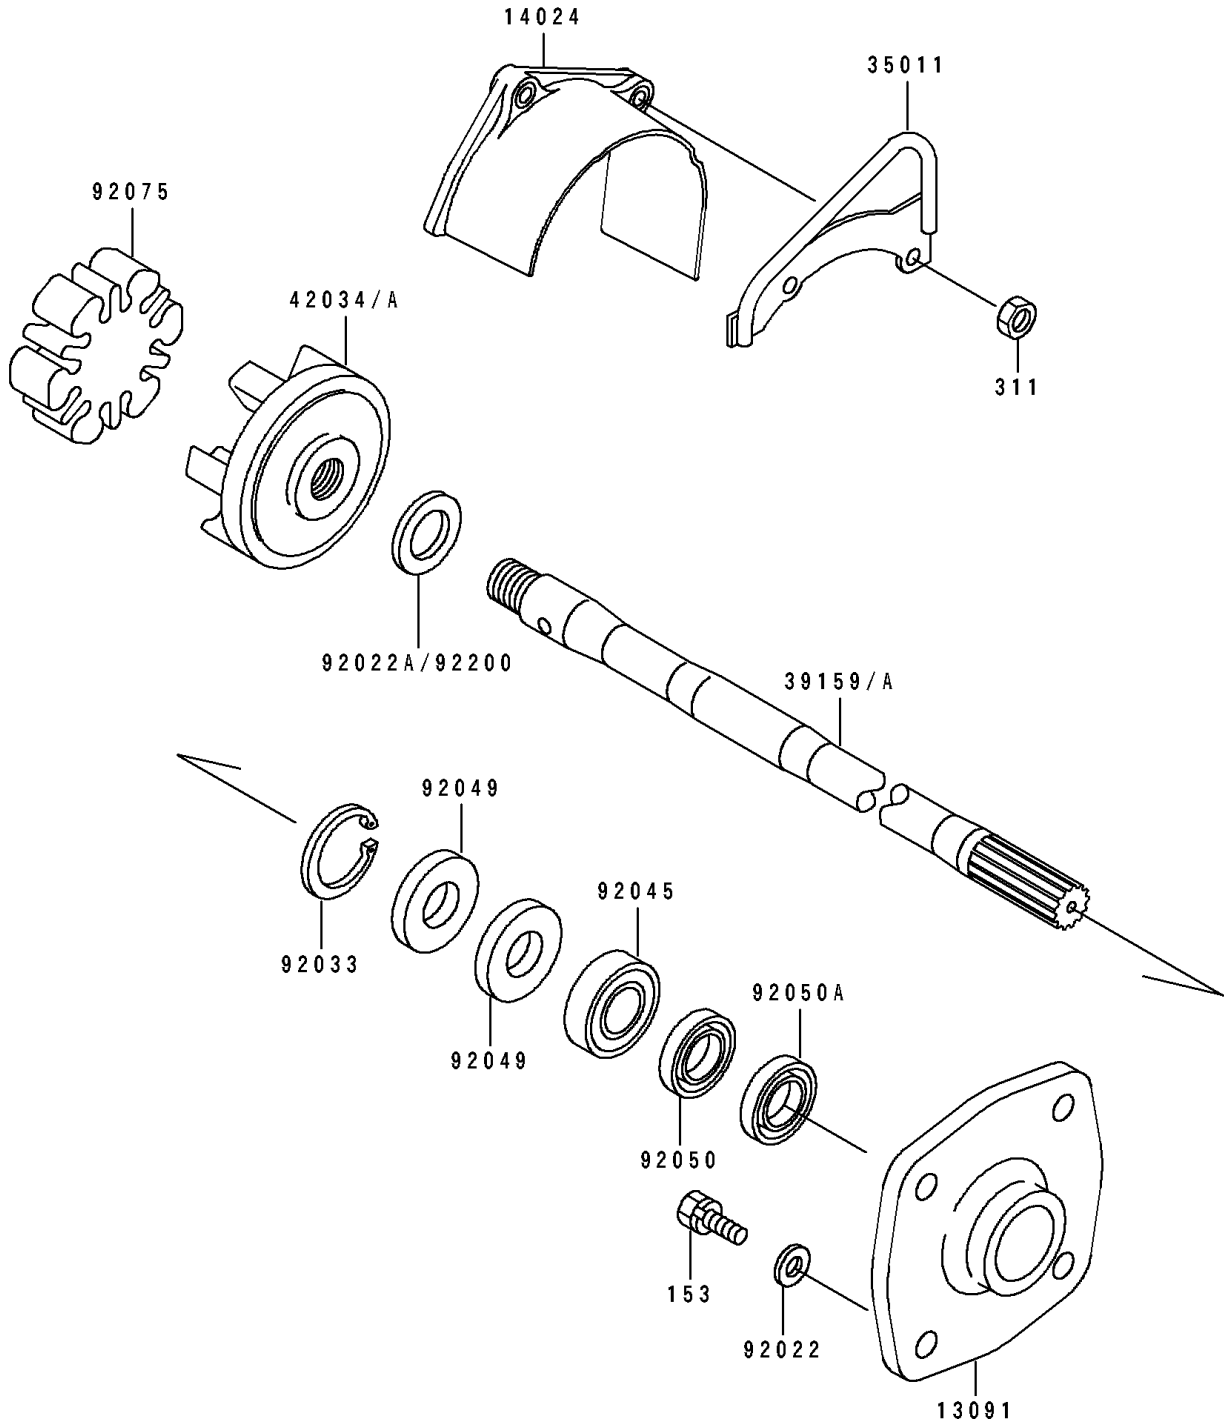

1992 JET SKI® 750 SS PARTS DIAGRAM

Drive Shaft

E3134

1992 JET SKI® 750 SS PARTS LIST

Drive Shaft

ITEM NAME	PART NUMBER	QUANTITY
HOLDER (Ref # 13091)	13091-3730	1
COVER,COUPLING (Ref # 14024)	14024-3728	1
STAY (Ref # 35011)	35011-3704	1
SHAFT-DRIVE (Ref # 39159)	39159-3715	1
COUPLING (Ref # 42034)	42034-3705	1
WASHER,8.2X18X1.5 (Ref # 92022)	92022-1964	1
WASHER,18X26X2.0 (Ref # 92022A)	92022-3728	1
RING-SNAP,42MM (Ref # 92033)	92033-3713	1
BEARING-BALL,60042RD (Ref # 92045)	92045-3705	1
SEAL-OIL,S620426 (Ref # 92049)	92049-3707	1
SEAL-OIL,SCY20368 (Ref # 92050)	92050-502	1
SEAL-OIL,SC20367 (Ref # 92050A)	92050-503	1
DAMPER,COUPLING (Ref # 92075)	92075-520	1
BOLT-WS-SMALL (Ref # 153)	153R0825	1
NUT-HEX,6MM (Ref # 311)	311R0600	1