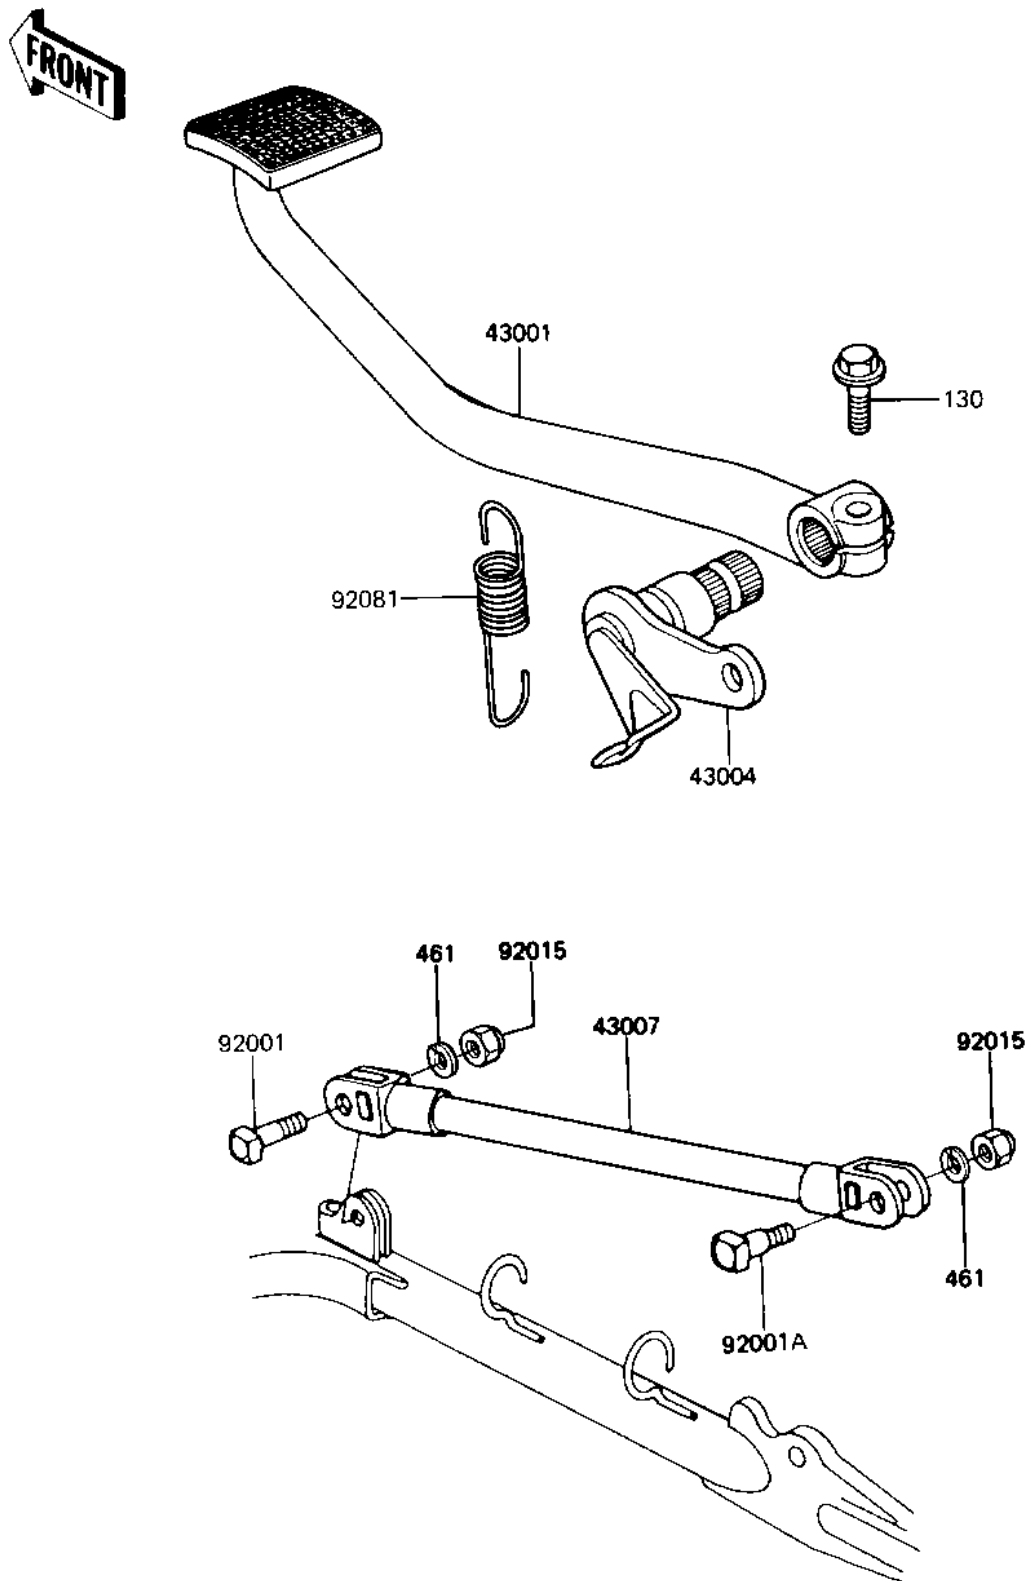

1982 Replica PARTS DIAGRAM

BRAKE PEDAL/TORQUE LINK

F2260-0089

1982 Replica PARTS LIST

BRAKE PEDAL/TORQUE LINK

ITEM NAME	PART NUMBER	QUANTITY
LEVER-BRAKE,PEDAL (Ref # 43001)	43001-1071	1
SHAFT-BRAKE (Ref # 43004)	43004-1026	1
TORQUE ROD,REAR BRAKE (Ref # 43007)	43007-1015	1
BOLT,TORQUE ROD FRONT (Ref # 92001)	92001-1208	1
BOLT,10X37 (Ref # 92001A)	92001-1646	1
NUT,LOCK,10MM,BLACK (Ref # 92015)	92015-1189	1
SPRING (Ref # 92081)	92081-1296	1
BOLT-FLANGED,8X25,BLA (Ref # 130)	130J0825	1
WASHER-SPRING,10MM (Ref # 461)	461K1000	1