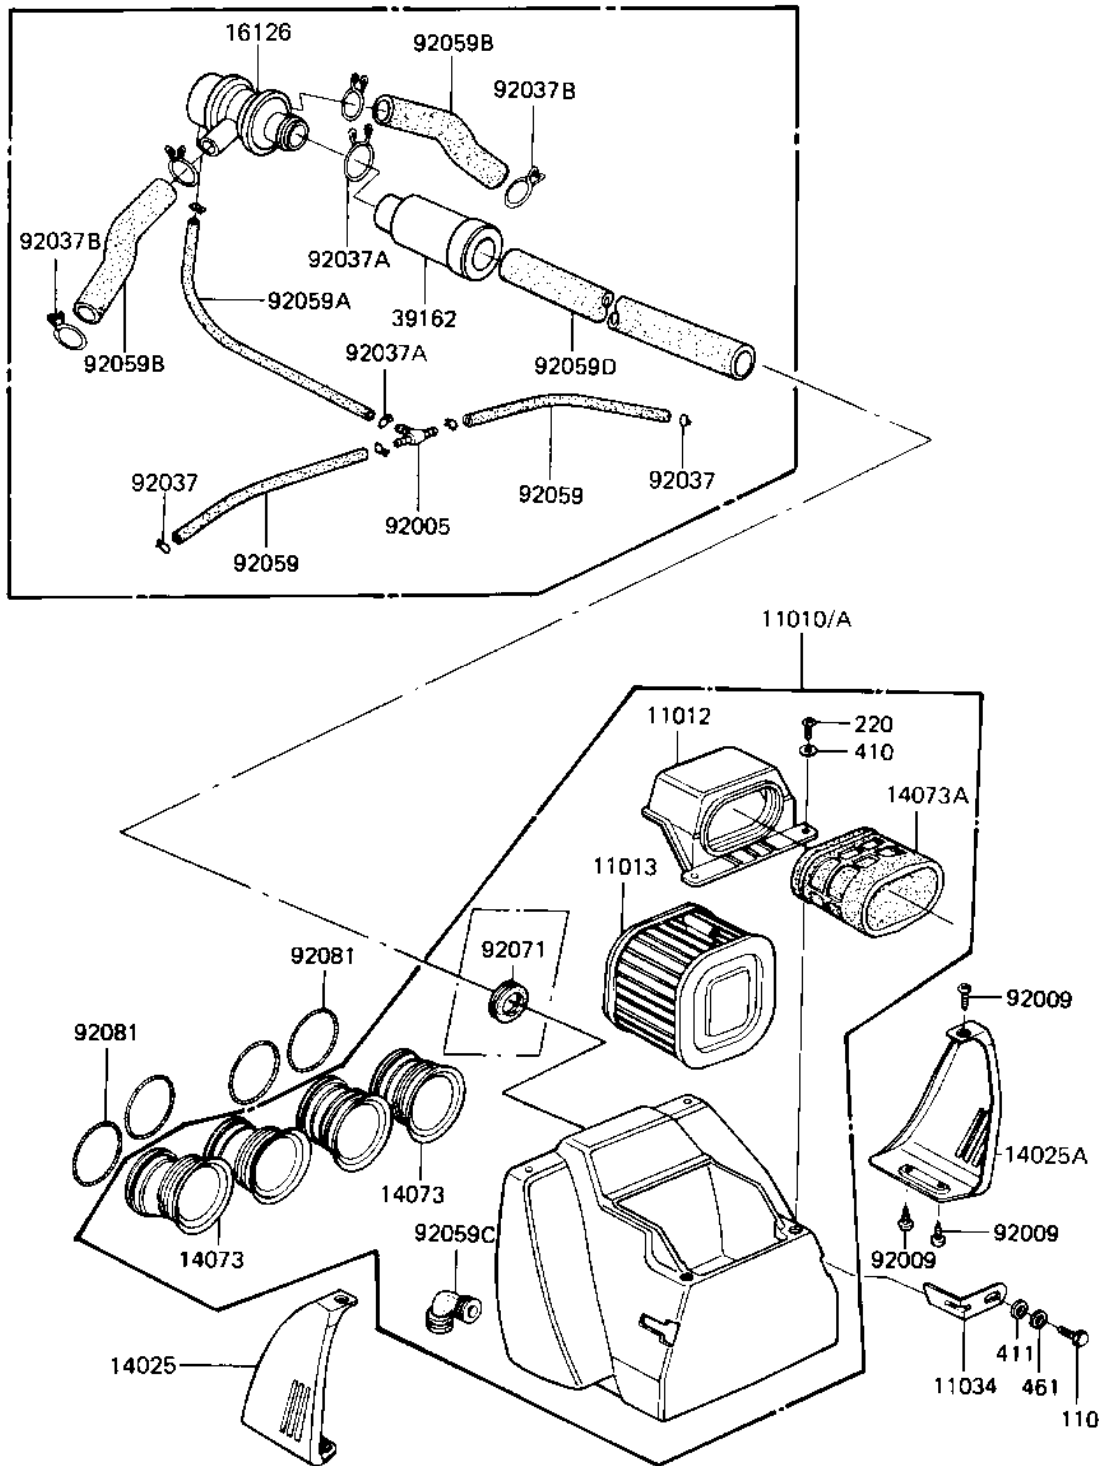

## 1982 Replica PARTS DIAGRAM

AIR CLEANER

E1130-0124

## 1982 Replica PARTS LIST

### AIR CLEANER

ITEM NAME	PART NUMBER	QUANTITY
FILTER-ASSY-AIR (Ref # 11010A)	11010-1142	1
CAP,AIR FILTER (Ref # 11012)	11012-1167	1
ELEMENT,AIR CLNR (Ref # 11013)	11013-1037	1
BRACKET,AIR CLEANER (Ref # 11034)	32070-038	1
COVER,AIR FILTER,LH,B (Ref # 14025)	14025-1539	1
COVER,AIR FILTER,RH,B (Ref # 14025A)	14025-1540	1
DUCT,AIR FILTER,OUTLE (Ref # 14073)	14073-1048	1
DUCT,AIR FILTER,INTAK (Ref # 14073A)	14073-1049	1
VALVE ASSY,AIR SWITCH (Ref # 16126)	16126-1014	1
SILENCER (Ref # 39162)	39162-1003	1
FITTING,TUBE (Ref # 92005)	92005-1017	1
SCREW,TAPPING,5X12,BL (Ref # 92009)	92009-1138	1
CLAMP-PIPE (Ref # 92037)	92037-072	1
CLAMP (Ref # 92037A)	92037-1076	1
CLAMP,BREATHER TUBE (Ref # 92037B)	92037-213	1
TUBE,VACUUM,LONG (Ref # 92059)	92059-1162	2
TUBE,14X20X89 (Ref # 92059B)	92059-1155	1
TUBE,AIR FILTER (Ref # 92059C)	92059-1156	1
TUBE,14X20X320 (Ref # 92059D)	92059-1161	1
GROMMET,AIR FILTER (Ref # 92071)	92071-1042	1
SPRING,COIL,BLACK (Ref # 92081)	92081-1457	1
BOLT-UPSET,6X12 (Ref # 110)	112G0612	1
SCREW PAN HEAD 6X12 (Ref # 220)	220B0612	1
WASHER PLAIN 6MM (Ref # 410)	410B0600	1
WASHER PLAIN 6MM (Ref # 411)	411B0600	1
WASHER SPRING 6MM (Ref # 461)	461F0600	1