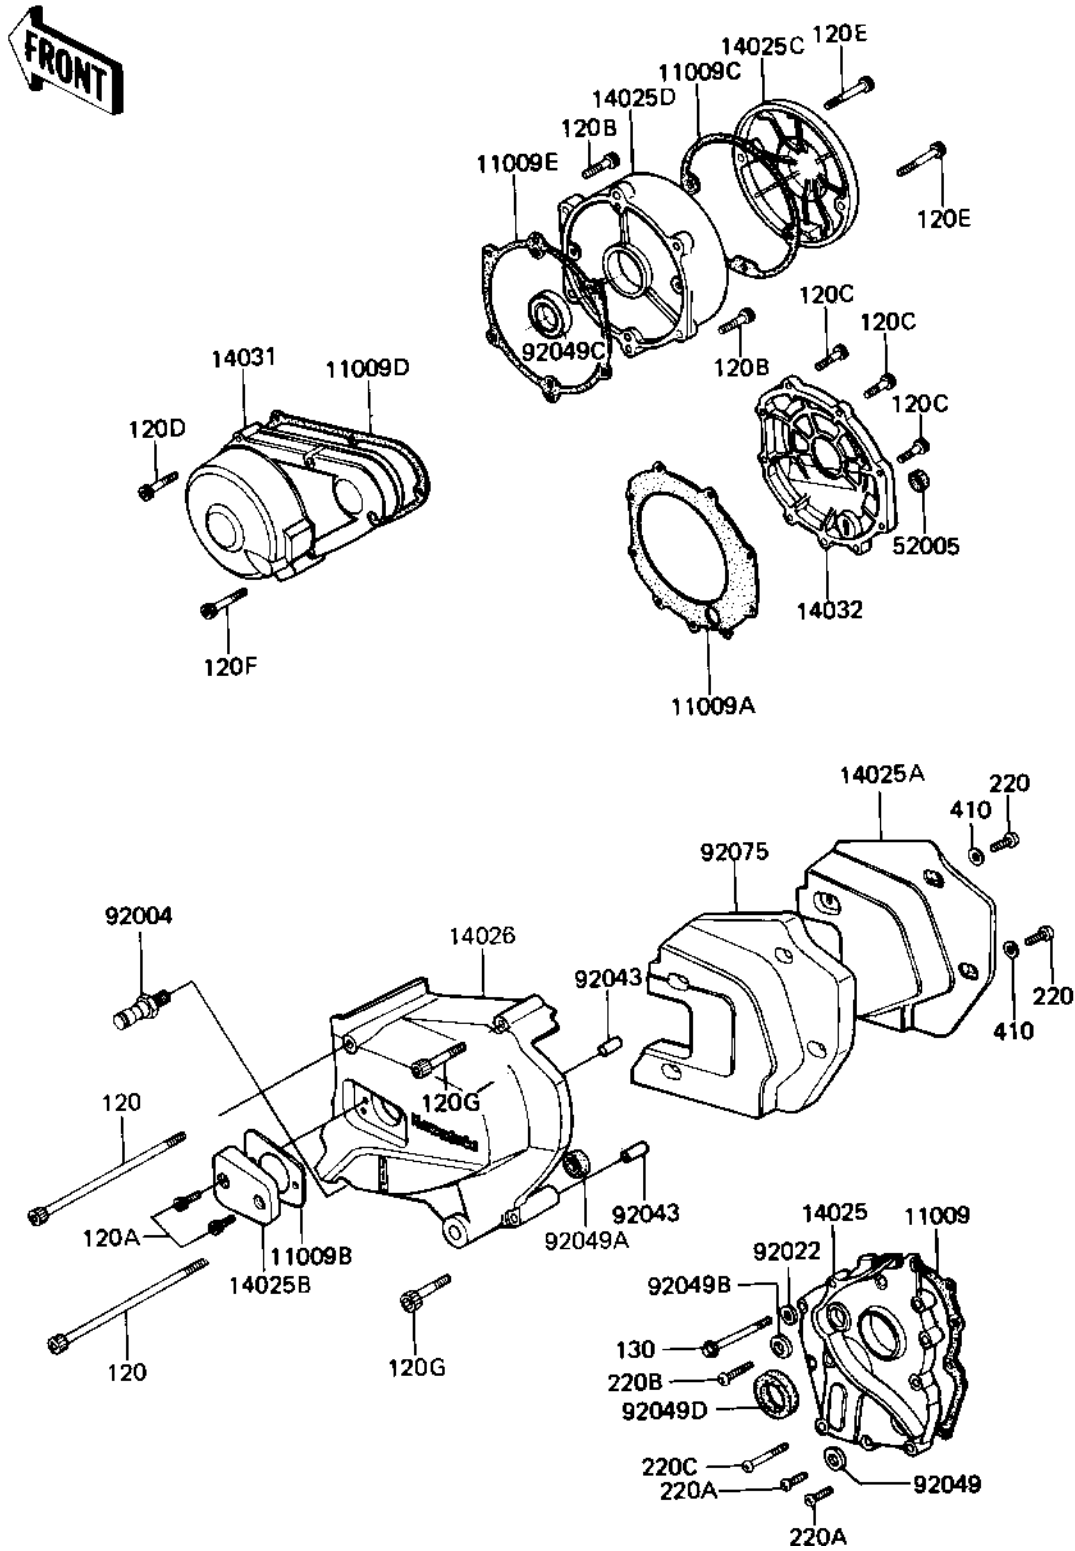

## 1982 Replica PARTS DIAGRAM

ENGINE COVERS

E1431-0124

## 1982 Replica PARTS LIST

### ENGINE COVERS

ITEM NAME	PART NUMBER	QUANTITY
GASKET,TRANSMISSION C (Ref # 11009)	11060-1069	1
GASKET,CLUTCH COVER (Ref # 11009A)	11060-1070	1
GASKET,CLUTCH ADJUSTI (Ref # 11009B)	11060-1073	1
GASKET,PULSING COIL C (Ref # 11009C)	11060-1072	1
GASKET,GENERATOR COVE (Ref # 11009D)	11060-1075	1
GASKET,RH ENGINE COVE (Ref # 11009E)	11060-1071	1
COVER,TRANSMISSION (Ref # 14025)	14025-1240	1
COVER,SOUND ARRESTER (Ref # 14025A)	14025-1252	1
COVER,CLUTCH RELEASES (Ref # 14025B)	14025-1409	1
COVER (Ref # 14025C)	14025-1610	1
COVER,ENGINE,RH,BLACK (Ref # 14025D)	14025-1426	1
COVER-CHAIN,BLACK (Ref # 14026)	14026-1066	1
COVER-GENERATOR,BLACK (Ref # 14031)	14031-1082	1
COVER-CLUTCH,BLACK (Ref # 14032)	14032-1075	1
GAUGE,OIL LEVEL (Ref # 52005)	52005-1009	1
STUD,CHANGE PEDAL PIV (Ref # 92004)	92004-1034	1
WASHER OIL PUMP BANJO (Ref # 92022)	92022-077	1
PIN-DOWEL (Ref # 92043)	92042-007	1
OIL SEAL SB12205 (Ref # 92049)	92049-004	1
OIL SEAL,CLUTCH RELES (Ref # 92049A)	92049-1003	1
OIL SEAL,SC32487 (Ref # 92049B)	92049-1033	2
SEAL-OIL (Ref # 92049D)	92049-1070	1
BOLT-SOCKET,6X125,BLA (Ref # 120)	120S06125	1
BOLT-SOCKET,6X14,BLAC (Ref # 120A)	120S0614	1
BOLT,SOCKET,6X22 (Ref # 120B)	92002-1326	1
BOLT,SOCKET,6X25,BLAC (Ref # 120C)	120S0625	1
BOLT,SOCKET,6X30,BLAC (Ref # 120D)	120S0630	1
BOLT-SOCKET,6X35,BLAC (Ref # 120E)	120S0635	1
BOLT-SOCKET,6X40 (Ref # 120F)	120S0640	1

### ENGINE COVERS

ITEM NAME	PART NUMBER	QUANTITY
BOLT-SOCKET,6X70,BLAC (Ref # 120G)	120S0670	1
BOLT,FLANGED,6X55 (Ref # 130)	130G0655	1
SCREW PAN HEAD 6X20 (Ref # 220A)	220B0620	1
SCREW PAN HEAD 6X28 (Ref # 220B)	220B0628	1
SCREW PAN HEAD 6X40 (Ref # 220C)	220B0640	1